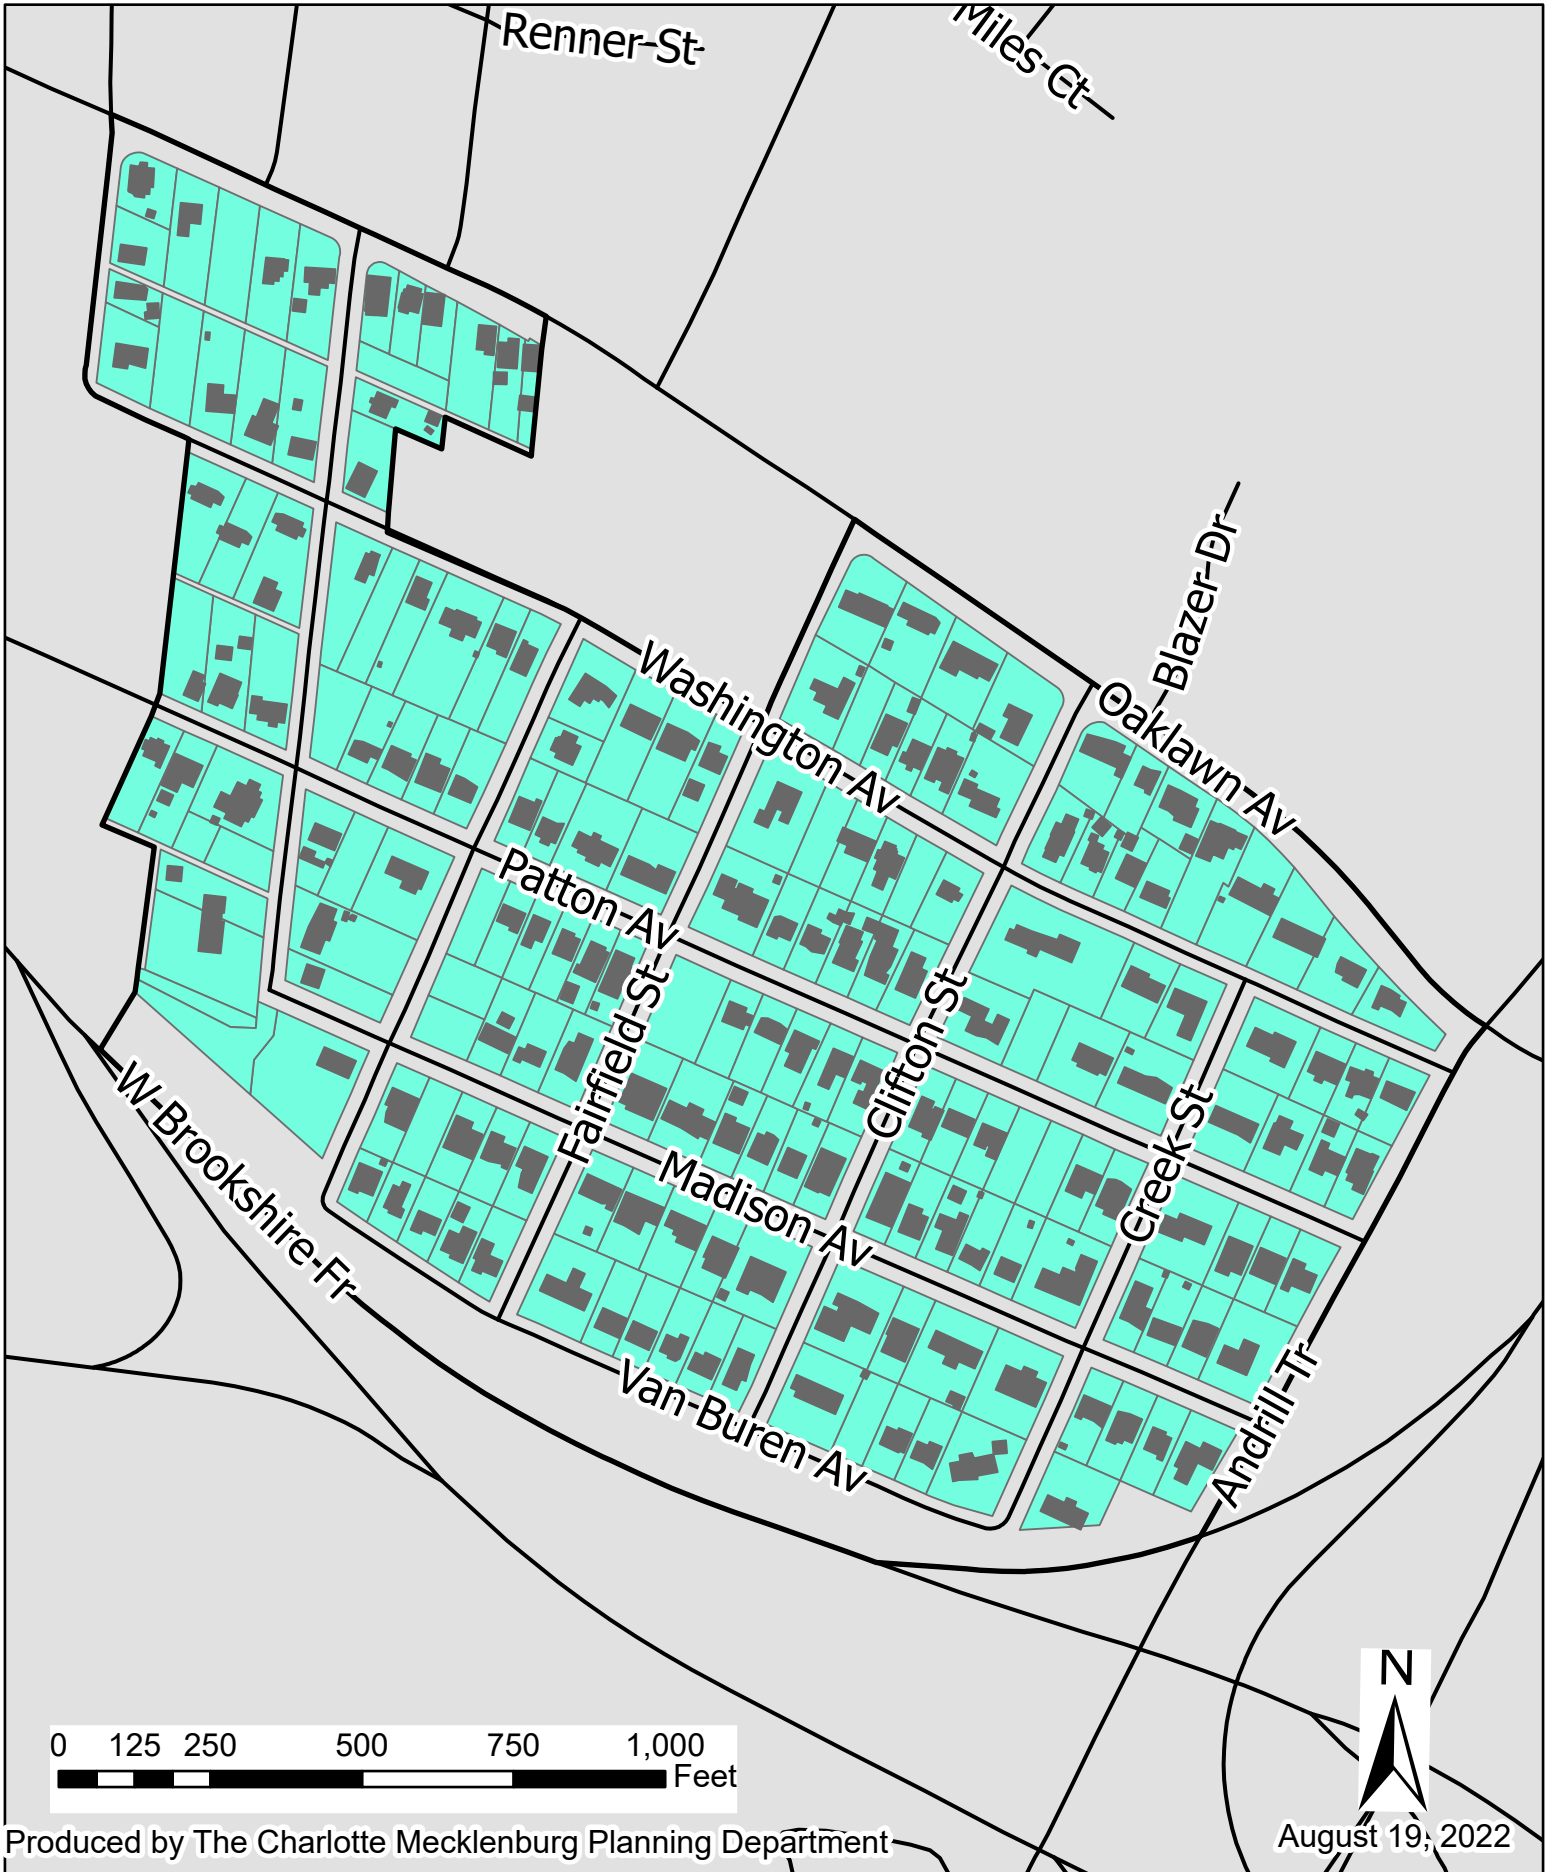

McCrorey Heights Local Historic District

0 125 250 500 750 1,000 Feet

August 19, 2022