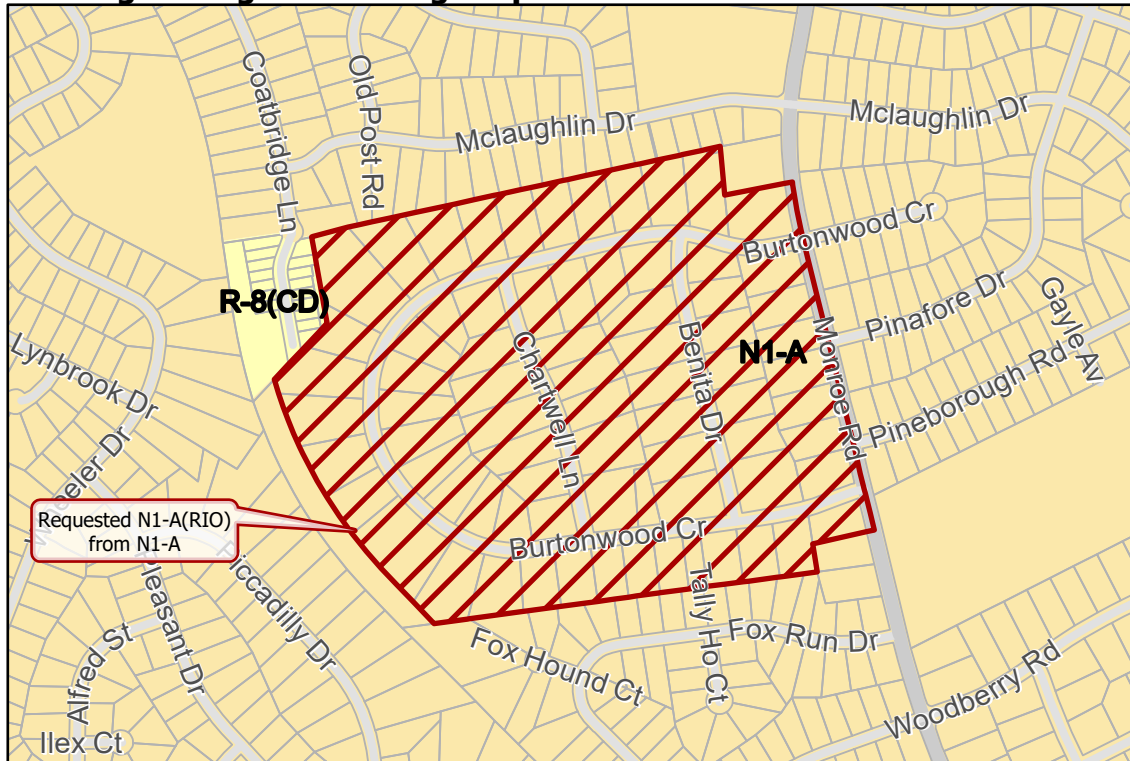

2024-109: City of Charlotte

Parcel(s) 18909128, entire Burtonwood neighborhood including 75 parcels as included in the RIO petition

Current Zoning N1-A (Neighborhood 1-A)

Requested Zoning N1-A(RIO) (Neighborhood 1-A, Residential Infill Overlay)

Approximately 69.24 acres

Location of Requested Rezoning

Rezoning Map

- 2024-109
- Inside City Limits
- Parcel
- Streams

City Council District

- 5-Marjorie Molina

Existing Zoning & Rezoning Request

- Requested N1-A(RIO) from N1-A

Zoning Classification

- Neighborhood 1
- Single Family

Map Created 9/30/2024