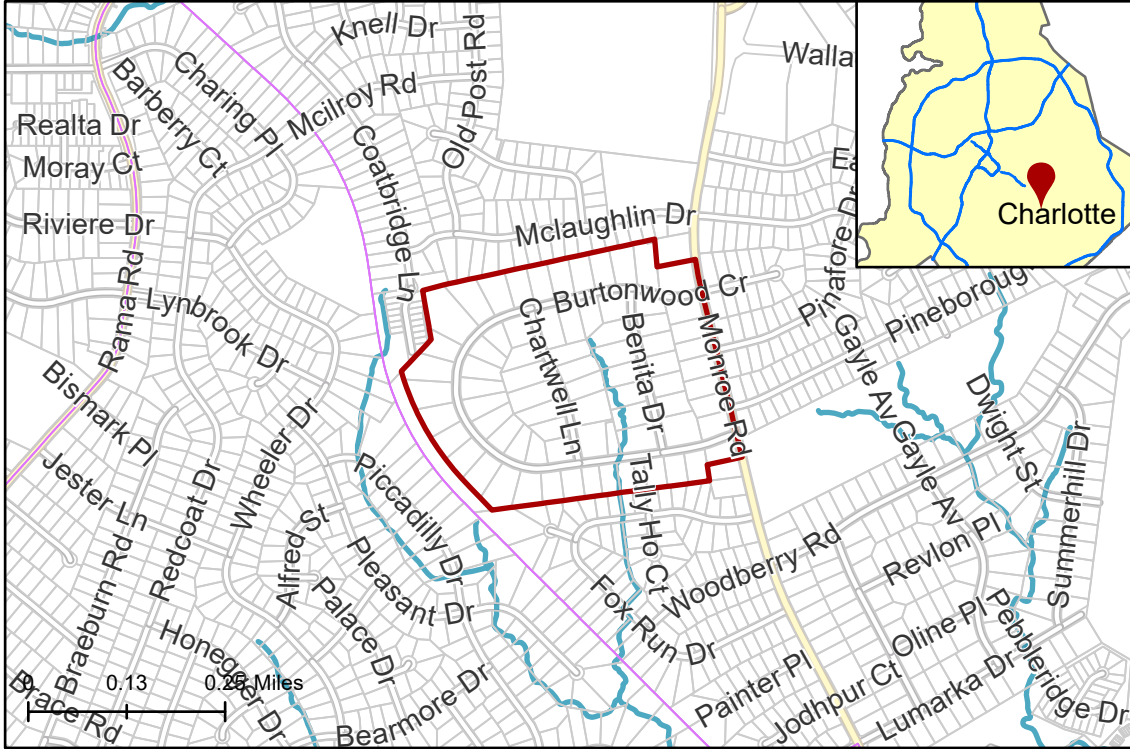

2024-109: City of Charlotte

Parcel(s) 18909128, entire Burtonwood neighborhood including 75 parcels as included in the RIO petition

Current Zoning N1-A (Neighborhood 1-A)

Requested Zoning N1-A(RIO) (Neighborhood 1-A, Residential Infill Overlay)

Approximately 69.24 acres

Location of Requested Rezoning

Rezoning Map

- 2024-109
- Inside City Limits
- Parcel
- Streams

City Council District

- 5-Marjorie Molina

Existing Zoning & Rezoning Request

- Requested N1-A(RIO) from N1-A

Zoning Classification

- Neighborhood 1
- Single Family

Map Created 9/30/2024