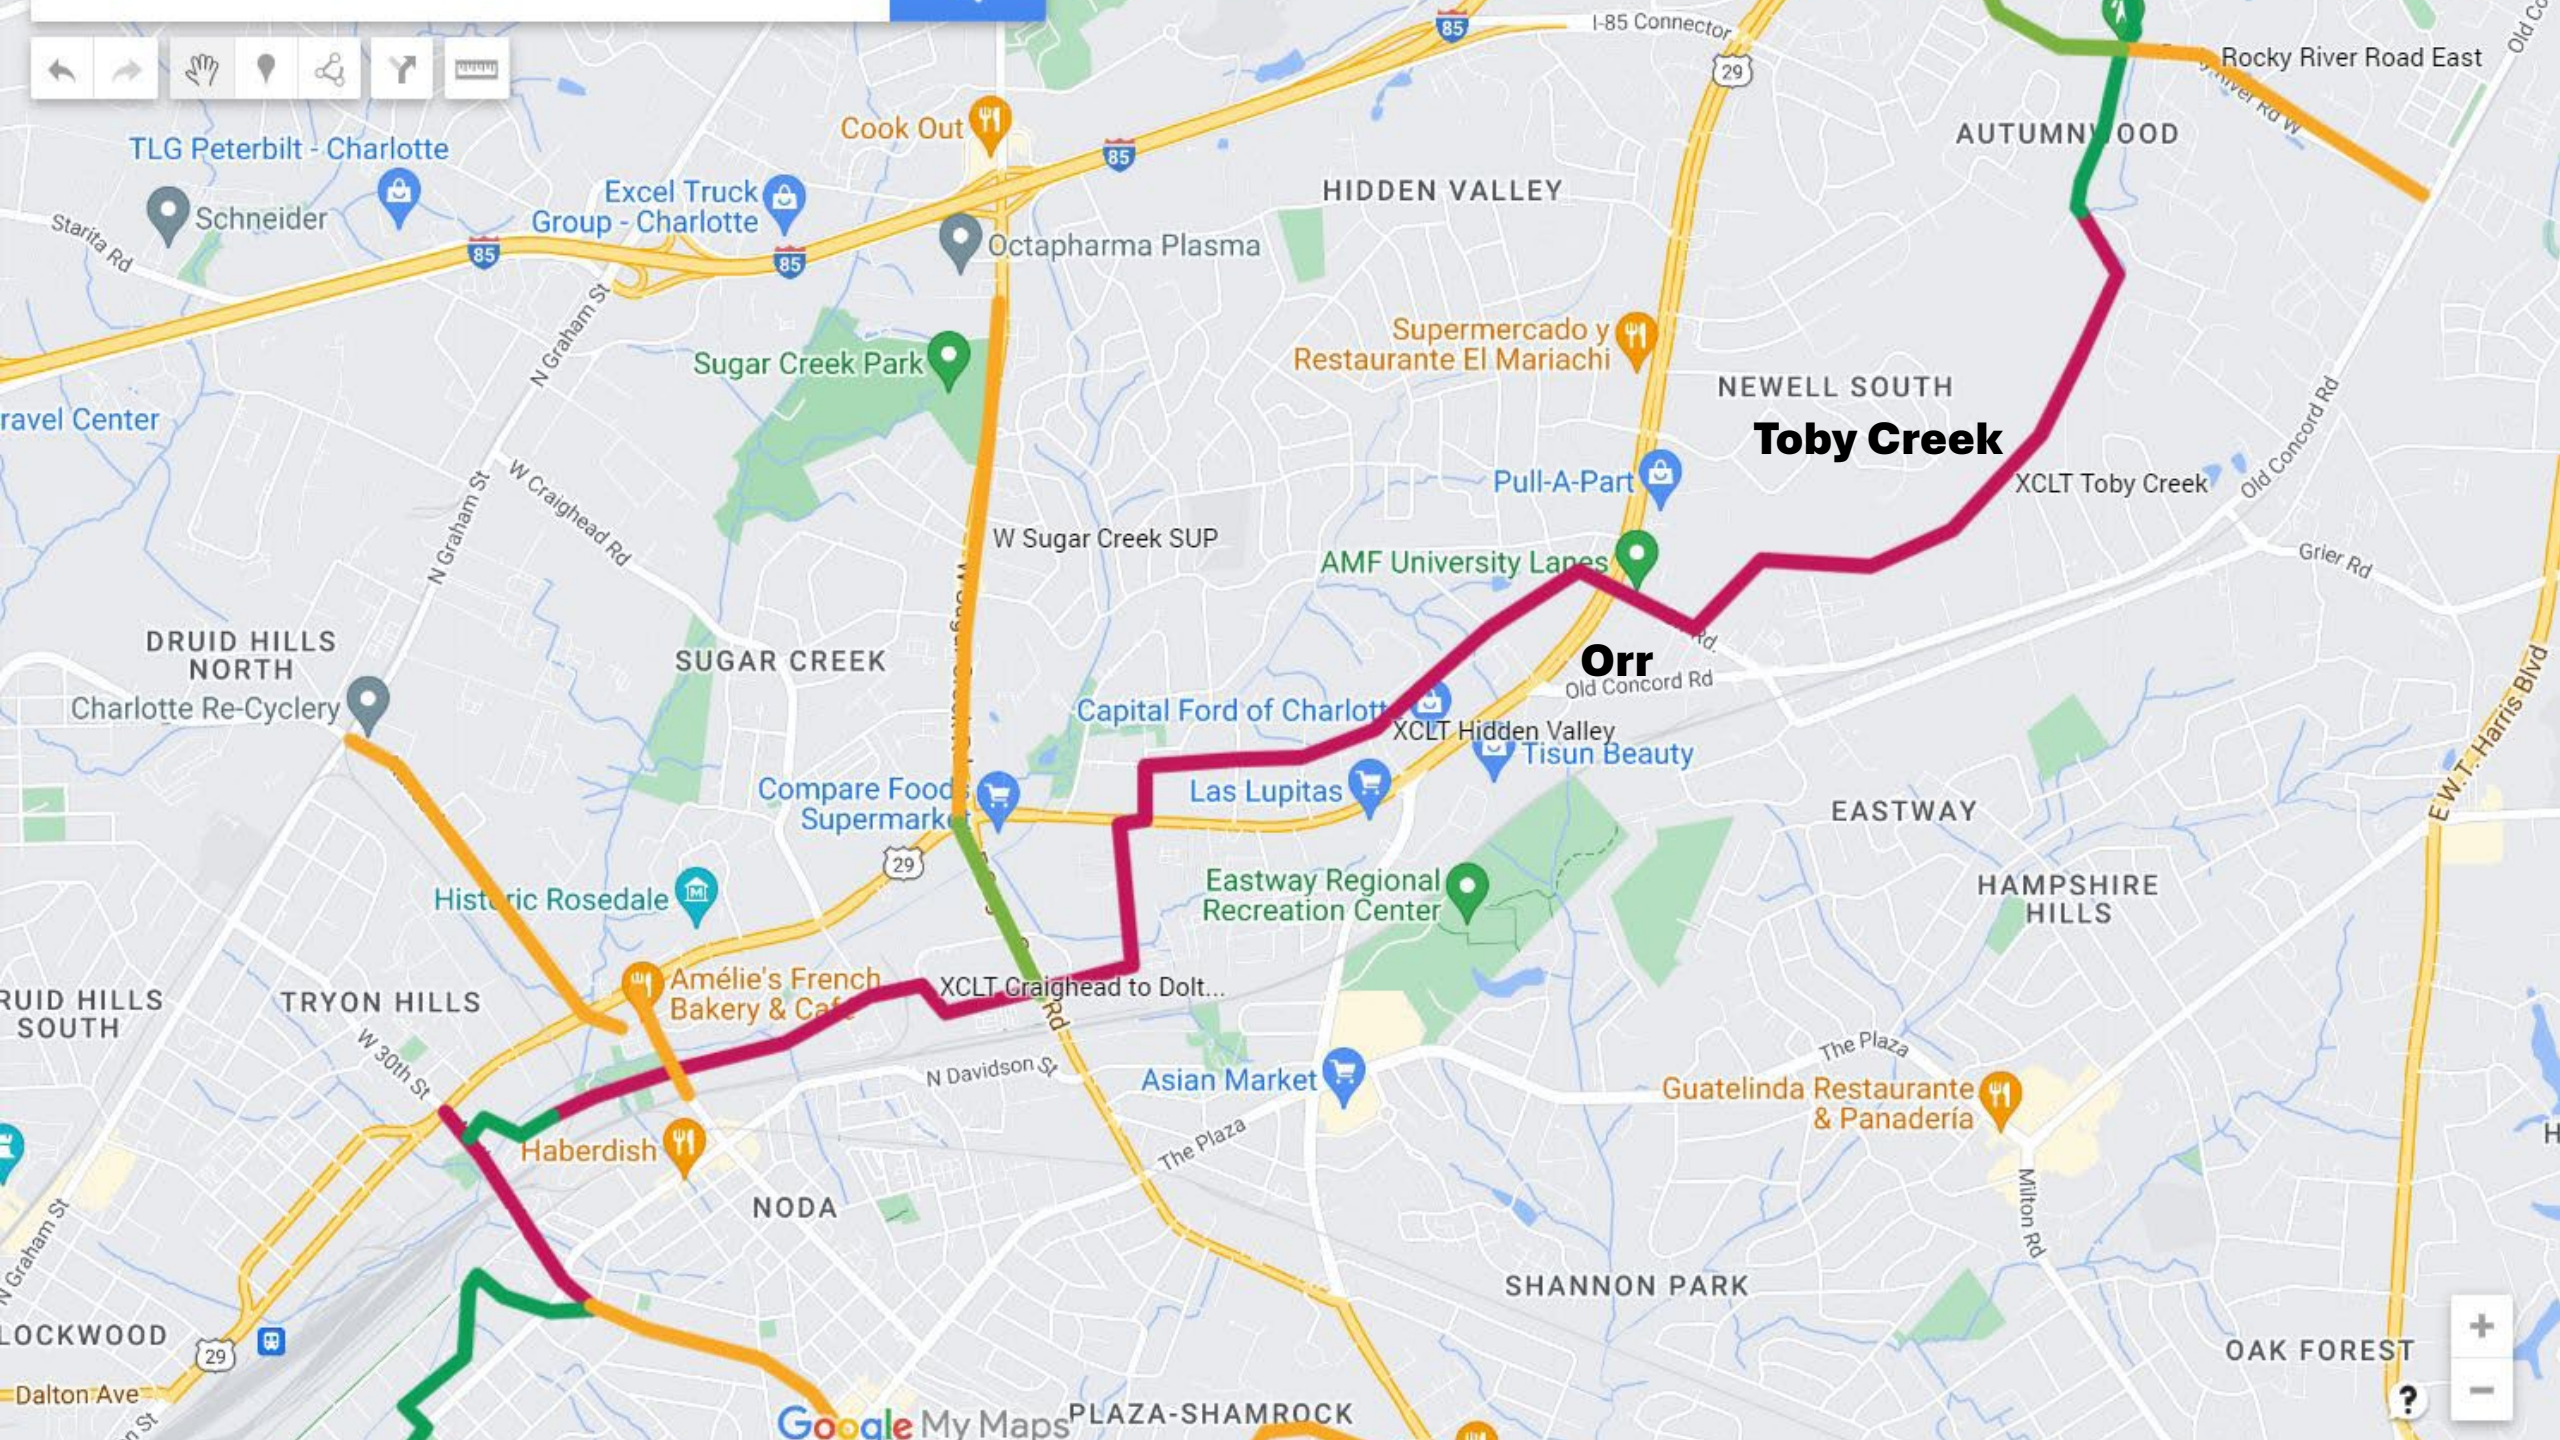

Charlotte, North Carolina

Google Street View

2023

See more dates

New SUP behind Sundale Flats Apts

Google

Martin Luther King Jr. Middle School

Path Connection to Dawn Circle