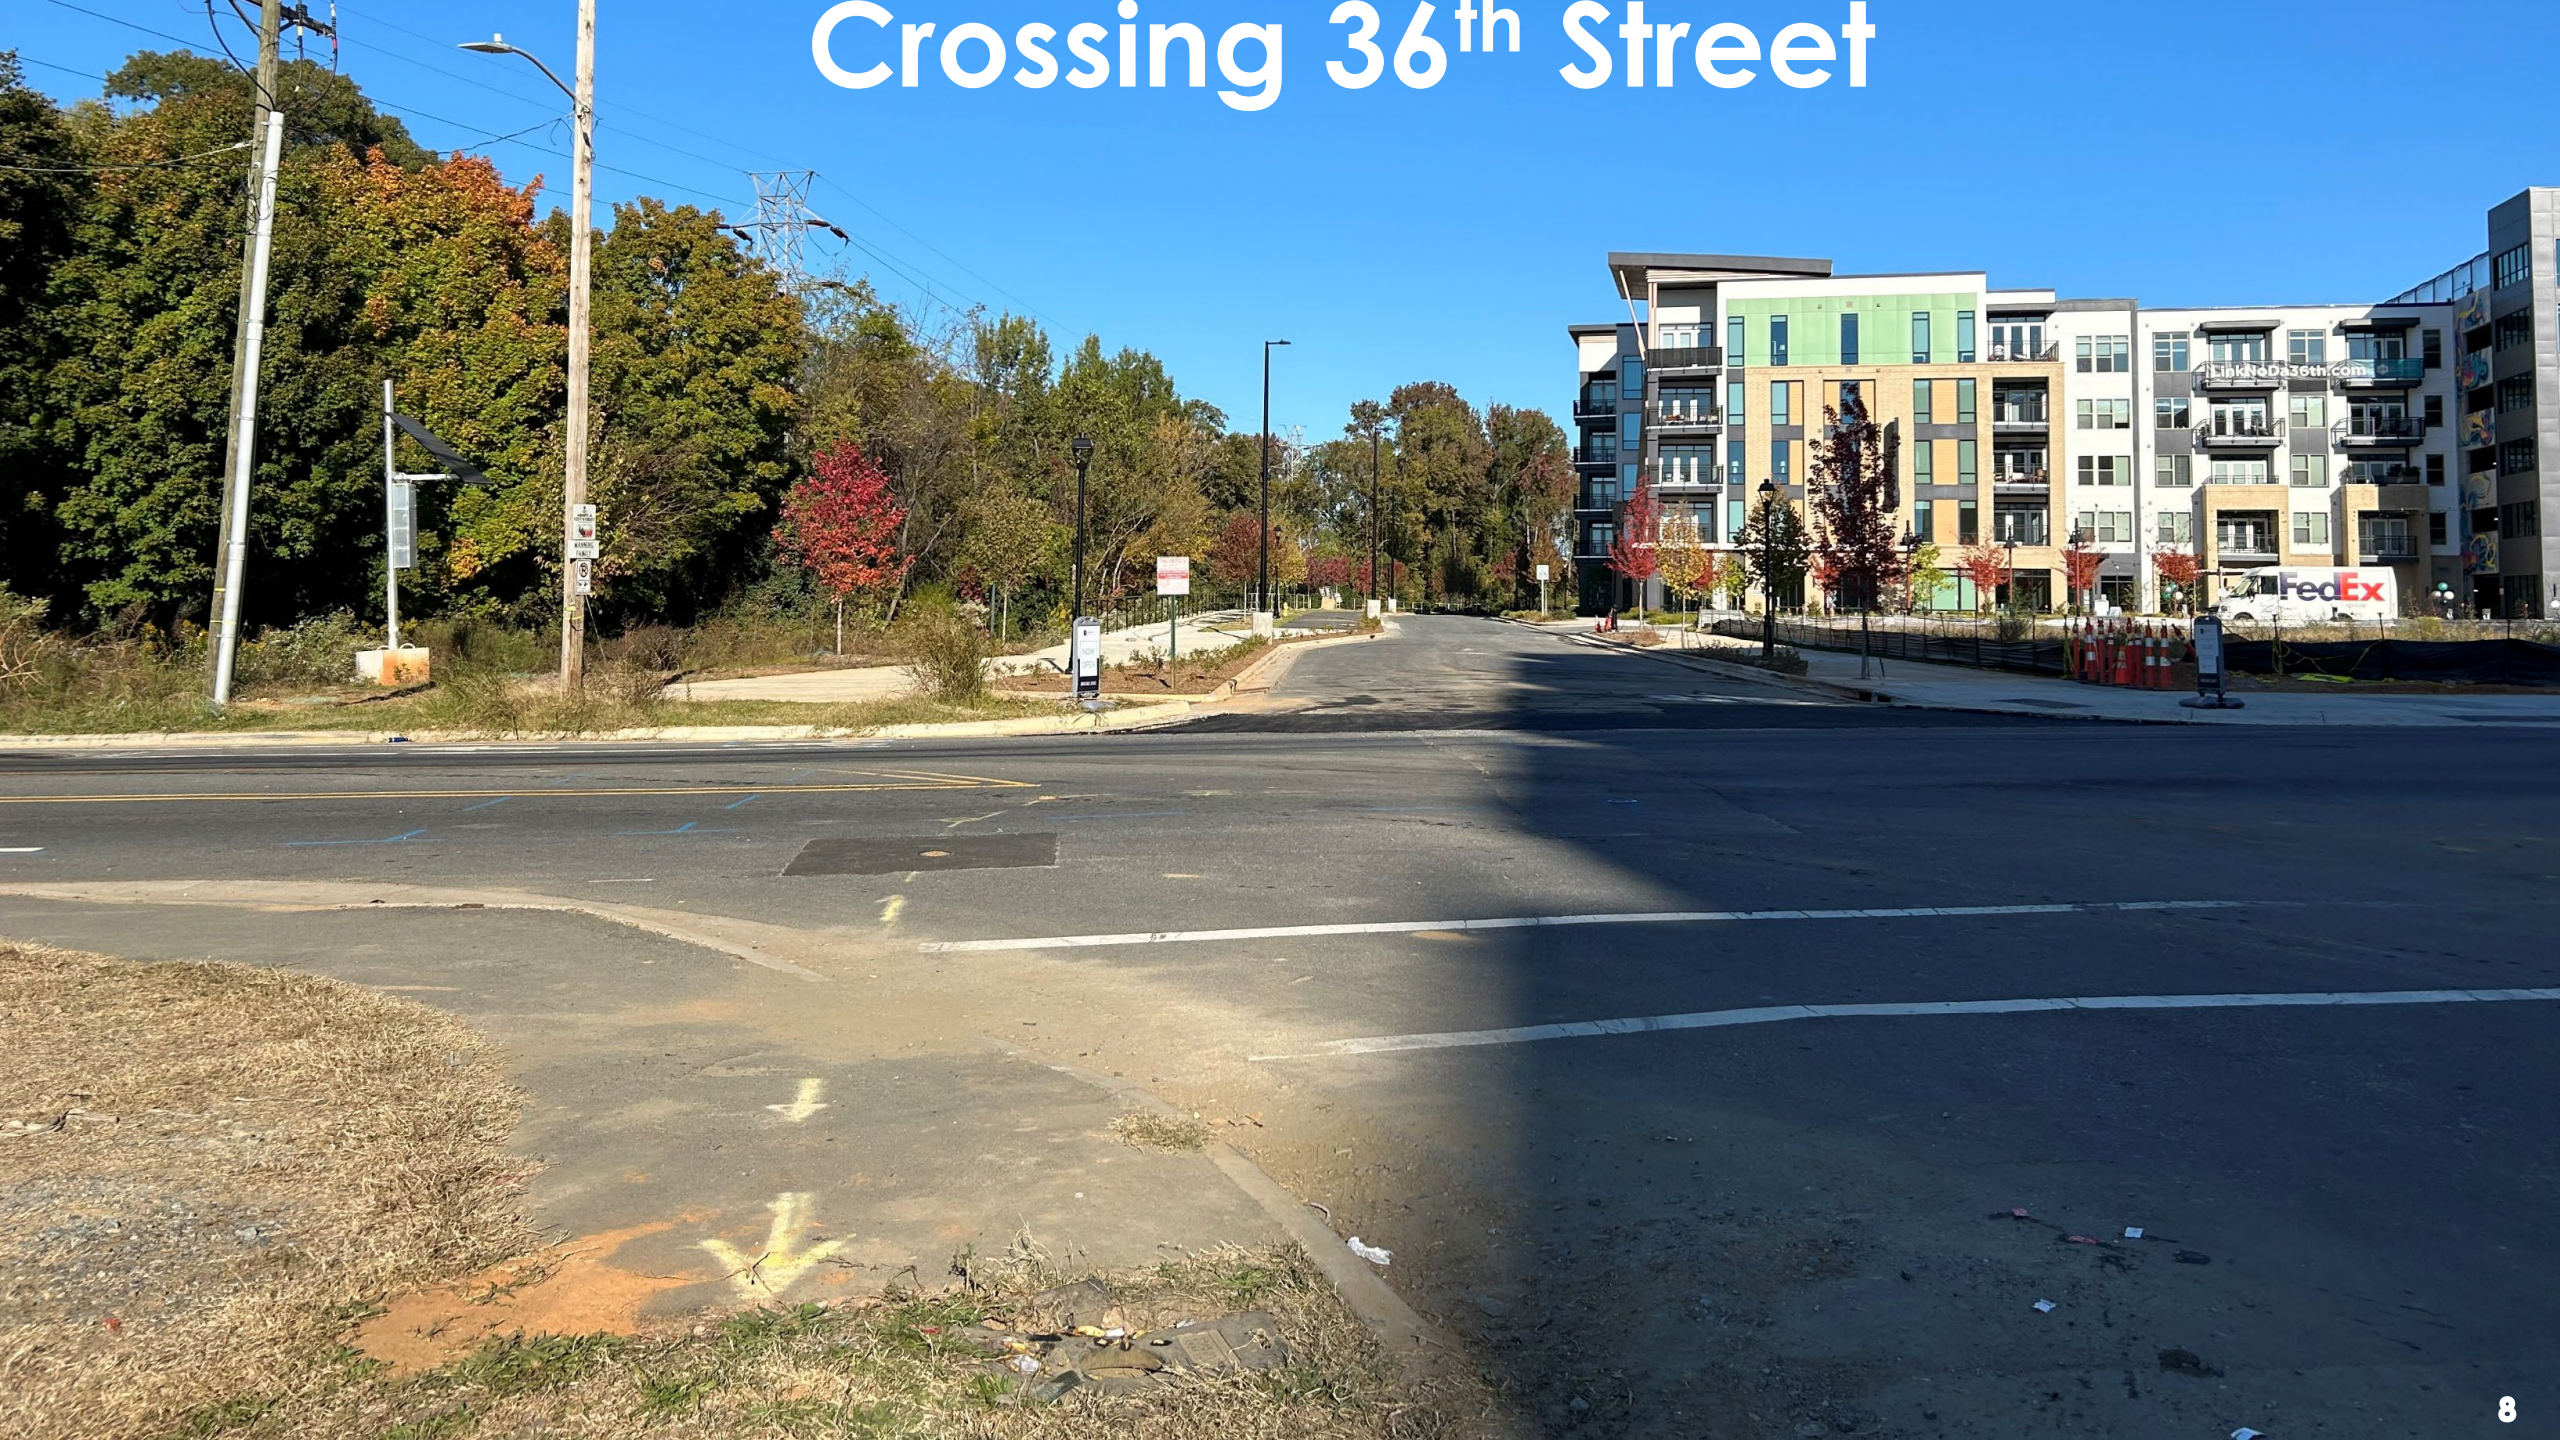

Crossing 36th Street