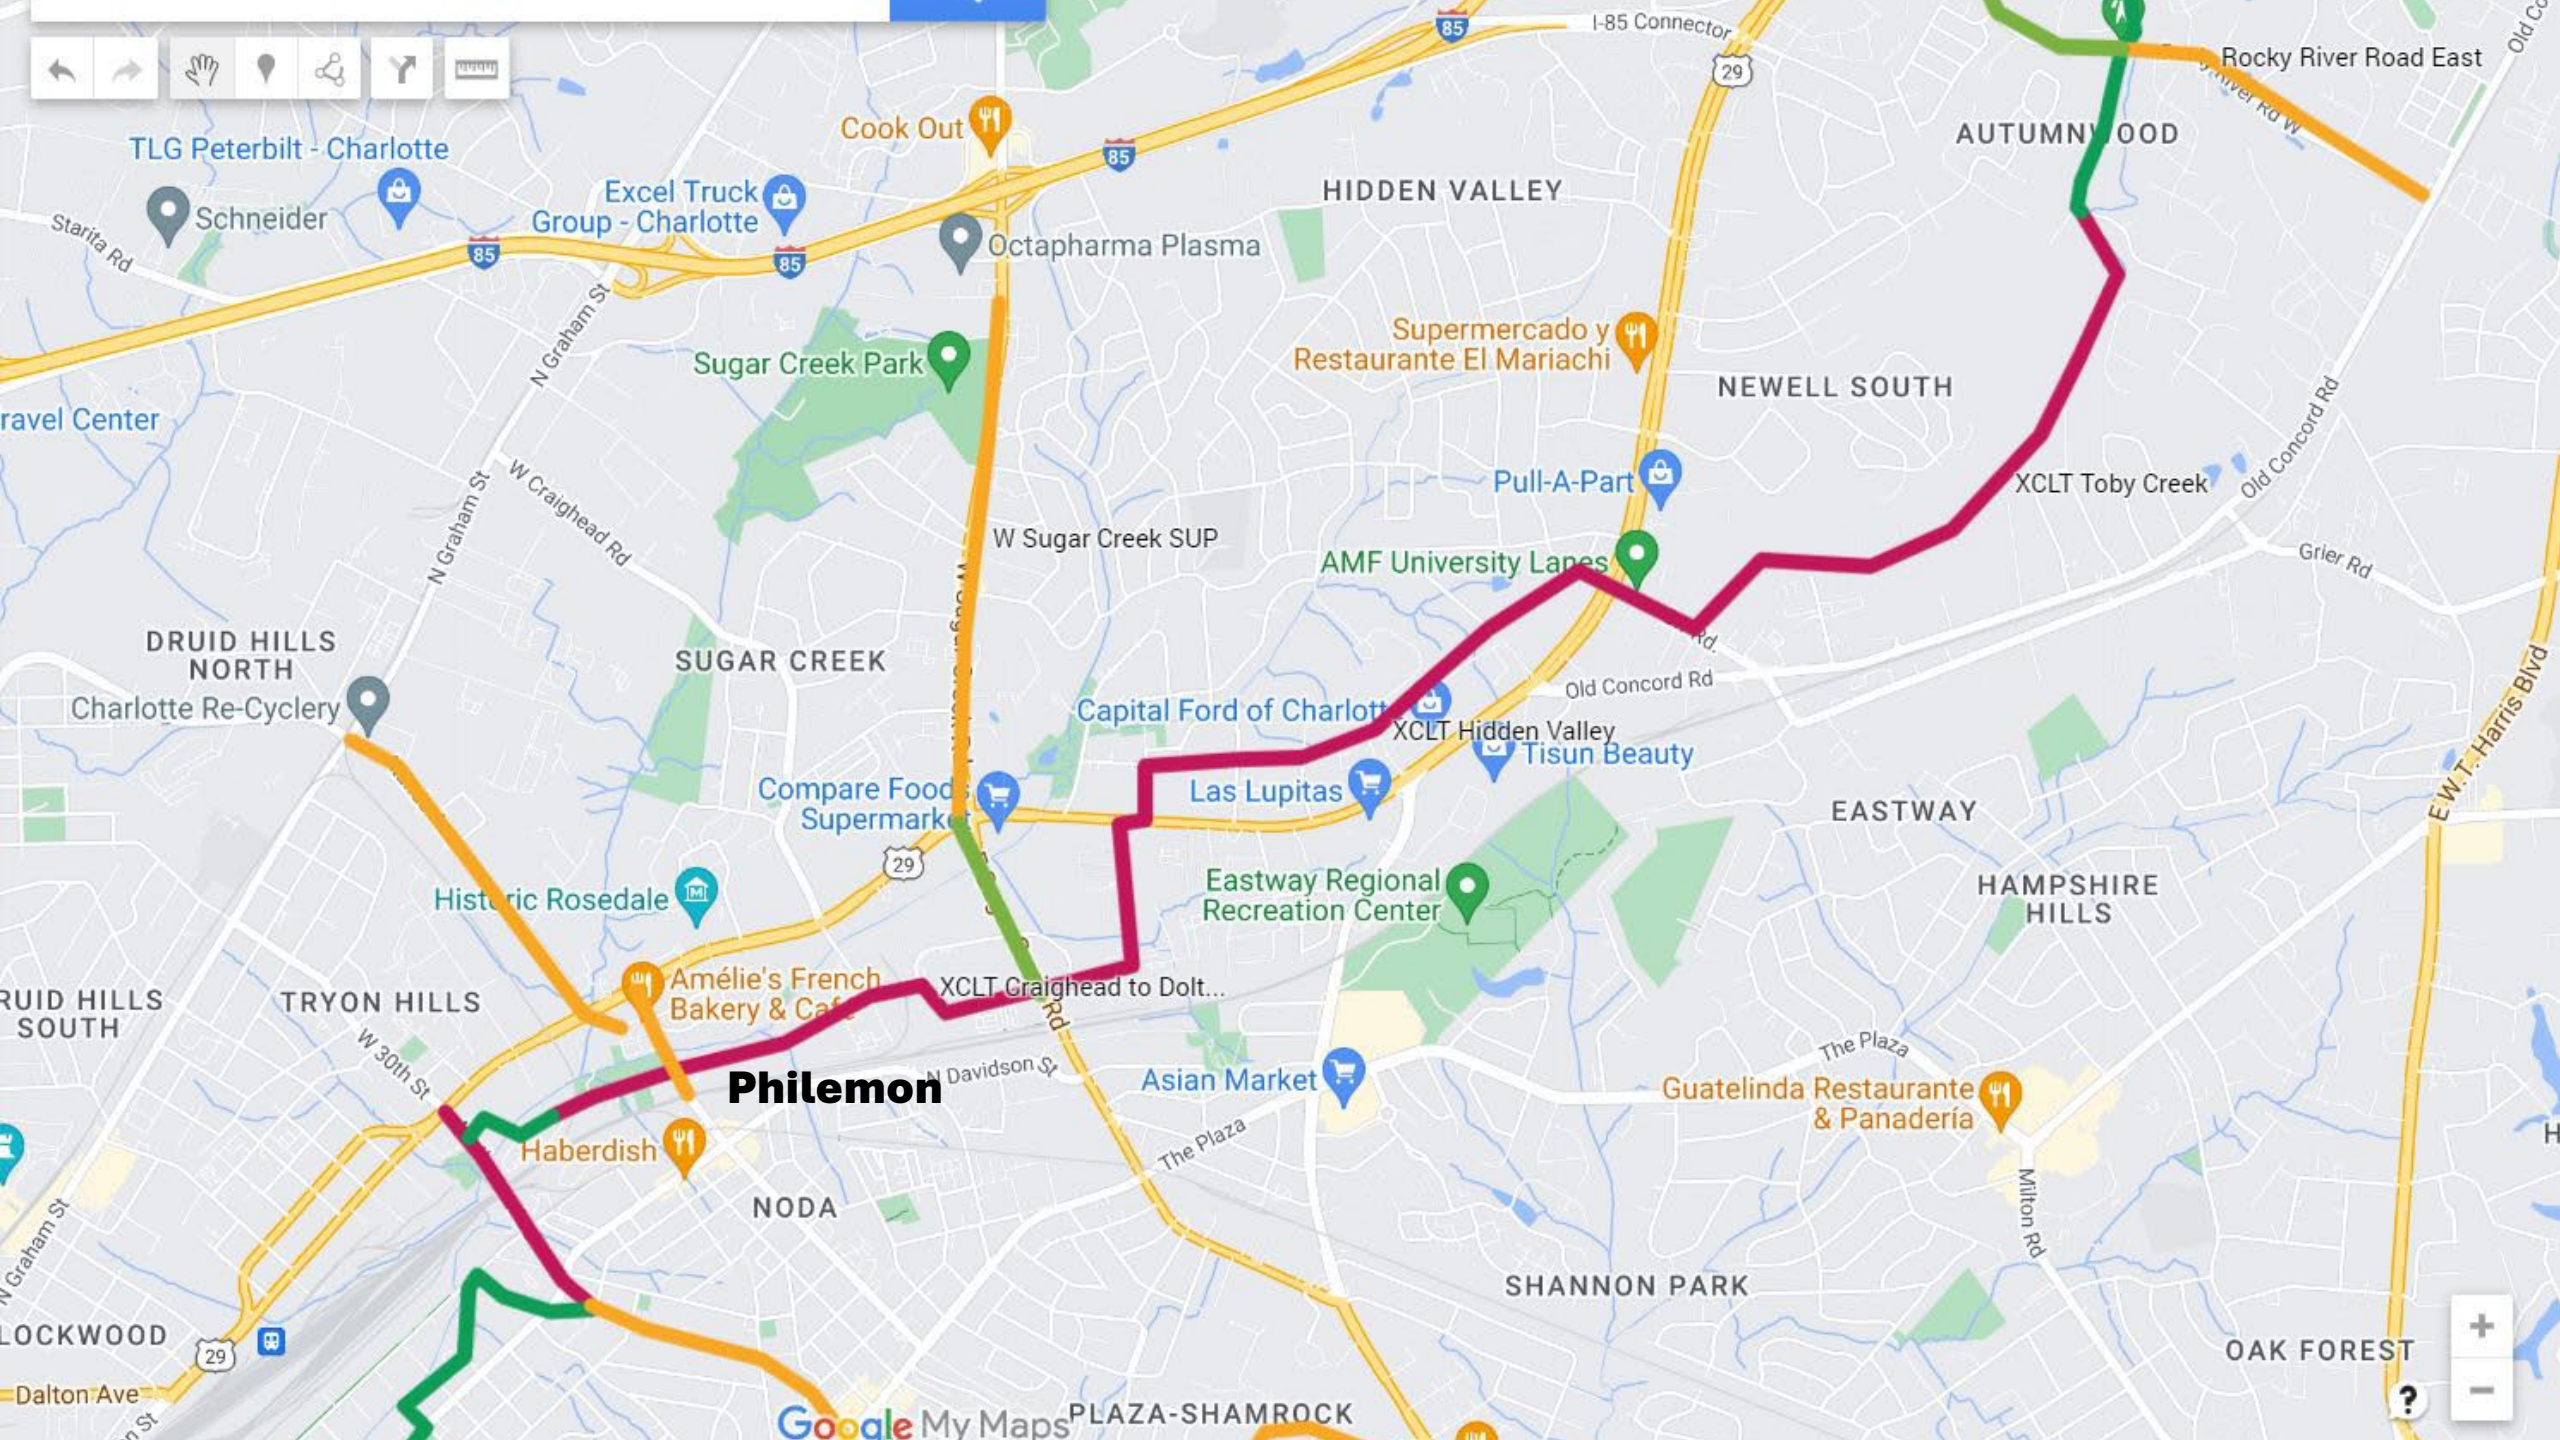

Philemon

Asian Market

Cullman

NODA

SHANNON PARK

OAK FOREST

Matheson Bridge

LOCKWOOD

Google My Maps

PLAZA-SHAMROCK

Protected Intersection at Jordan/N. Davidson

Carolina
Street View
more dates

Matheson Street Bridge

Google

North End of Kaleido Apartments

Cullman Ave at RR tracks

Crossing 36th Street

Philemon

At Link Apartments, north of 36th Street

Philemon Avenue

Philemon Avenue to Craighead

TLG Peterbilt - Charlotte

Schneider

Excel Truck Group - Charlotte