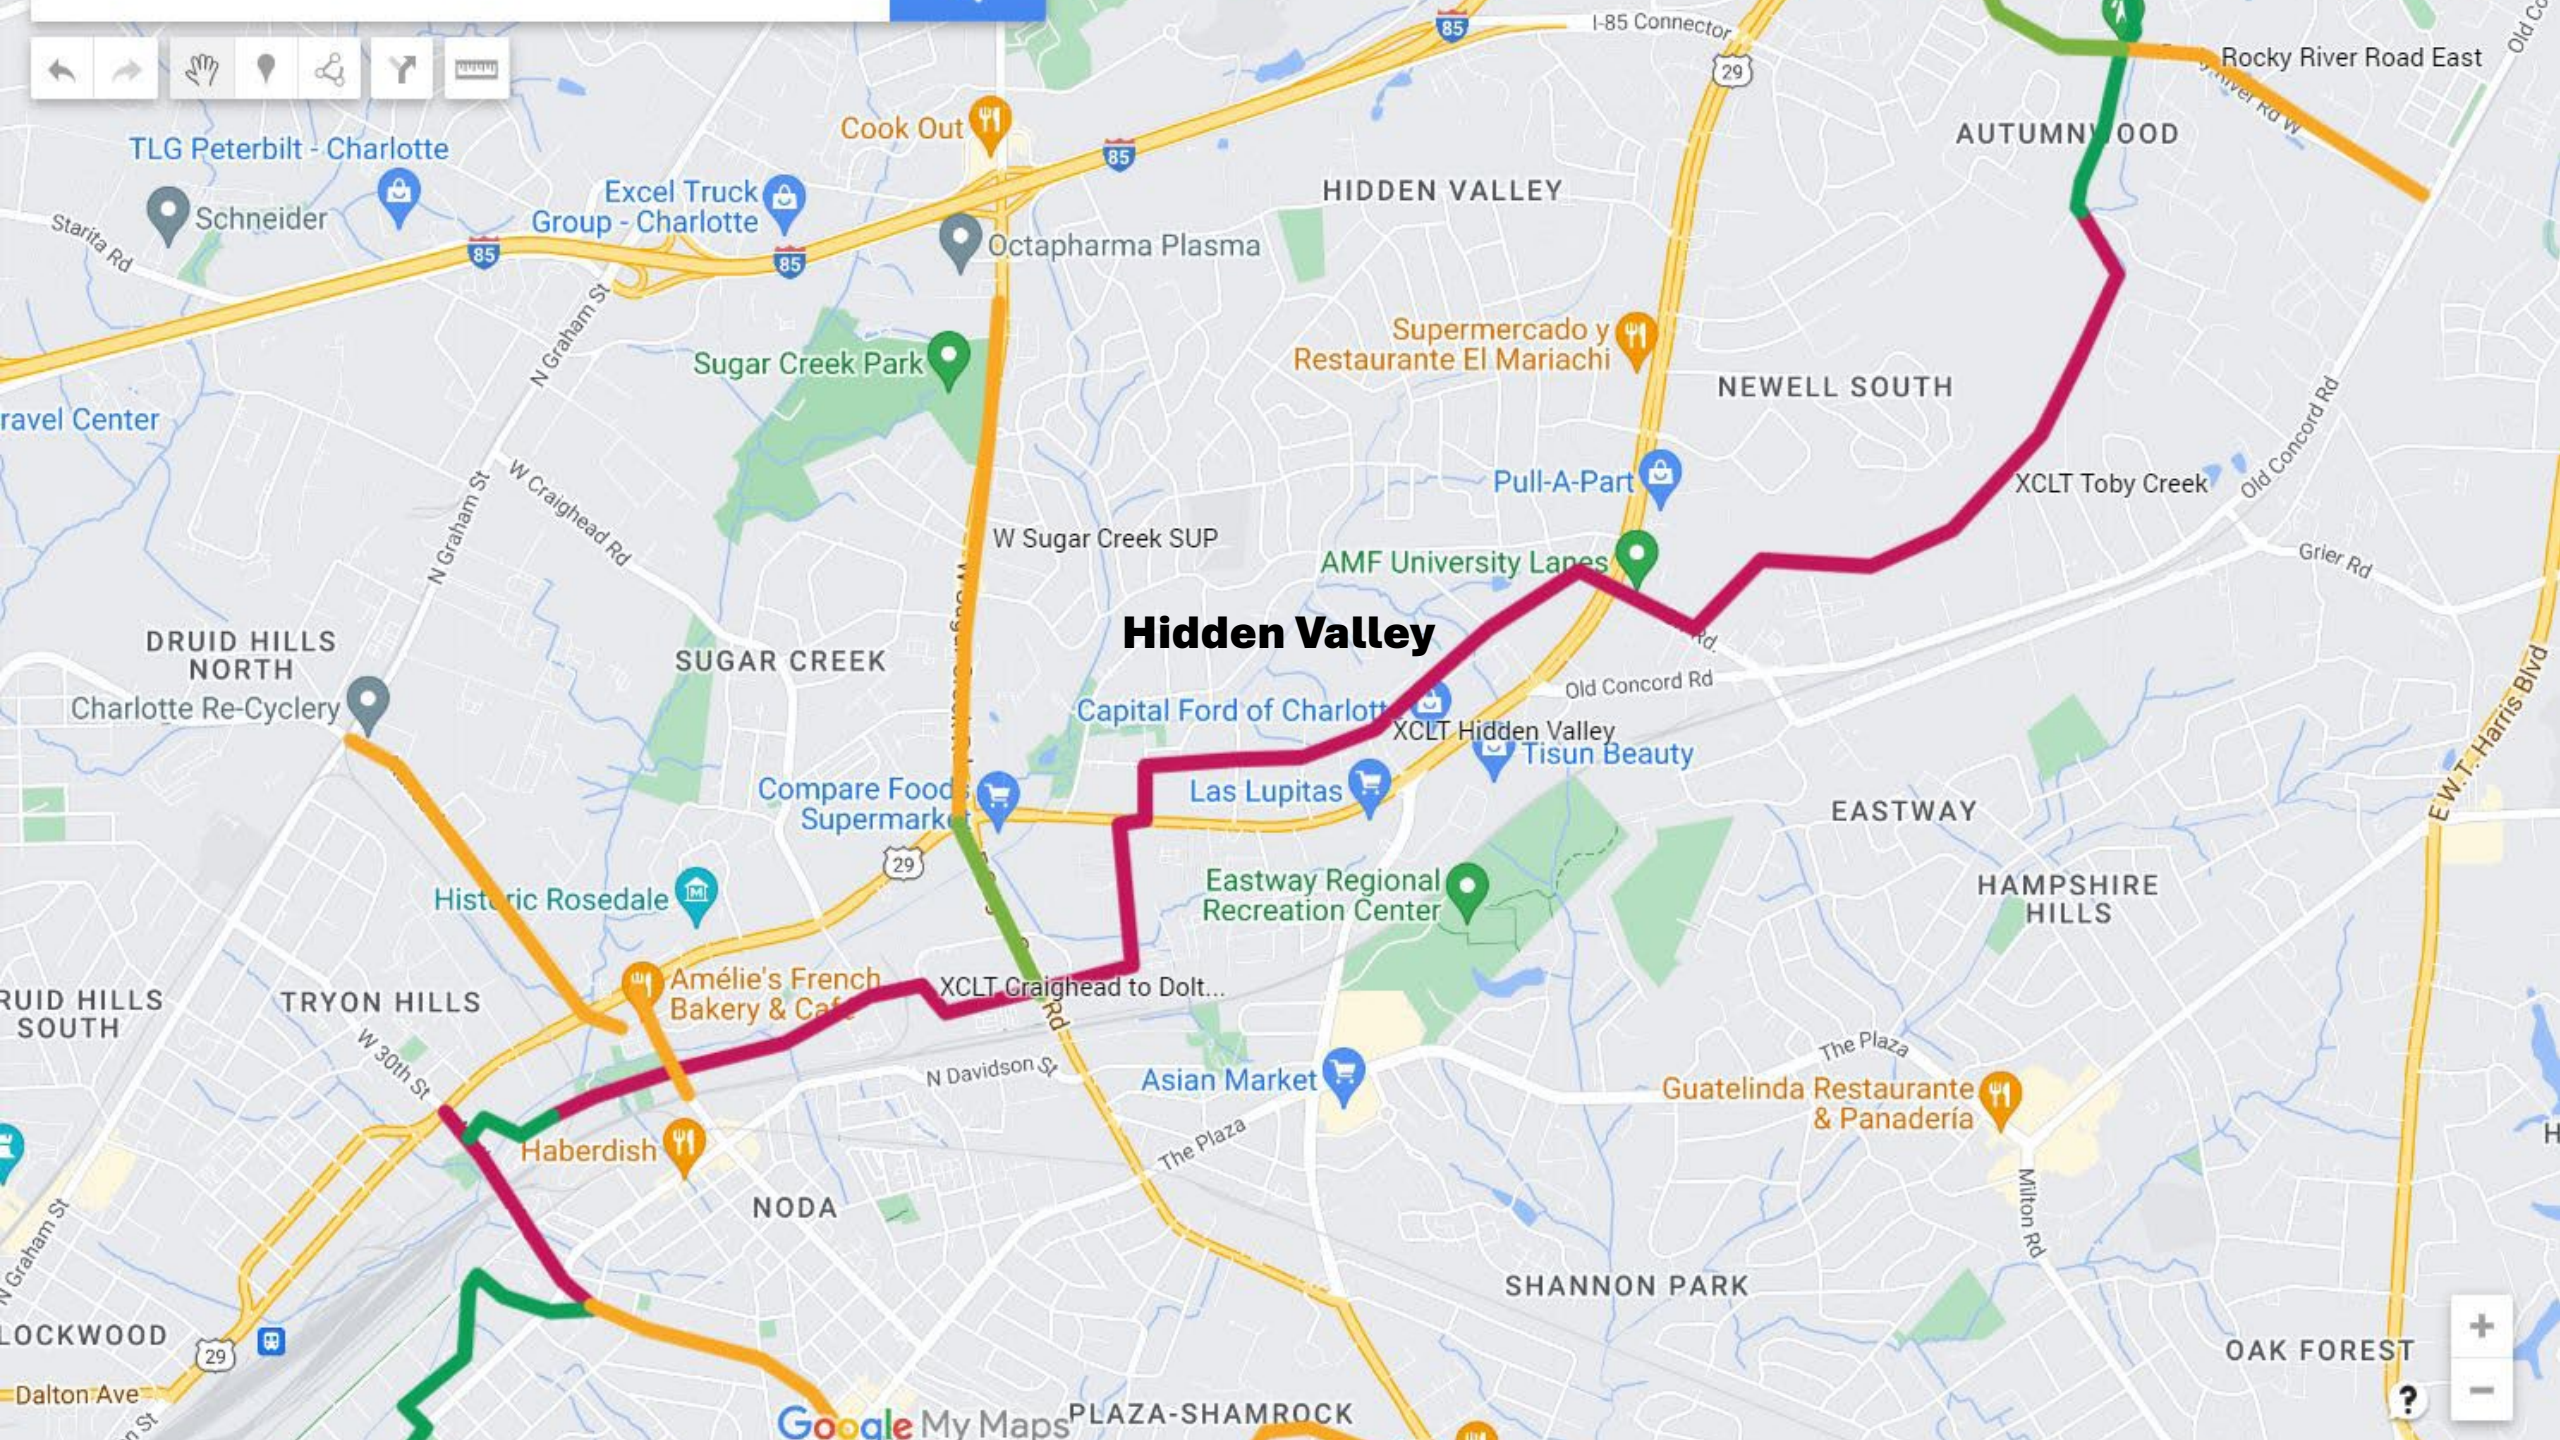

Haberdish

NODA

SHANNON PARK

LOCKWOOD

OAK FOREST

Google My Maps

PLAZA-SHAMROCK

Raleigh Street approaching Sugar Creek Road

At Independent Theater

From Raleigh to N. Tryon

Crossing of N. Tryon

Hidden Valley

SUGAR CREEK

HIDDEN VALLEY

NEWELL SOUTH

AUTUMN WOOD