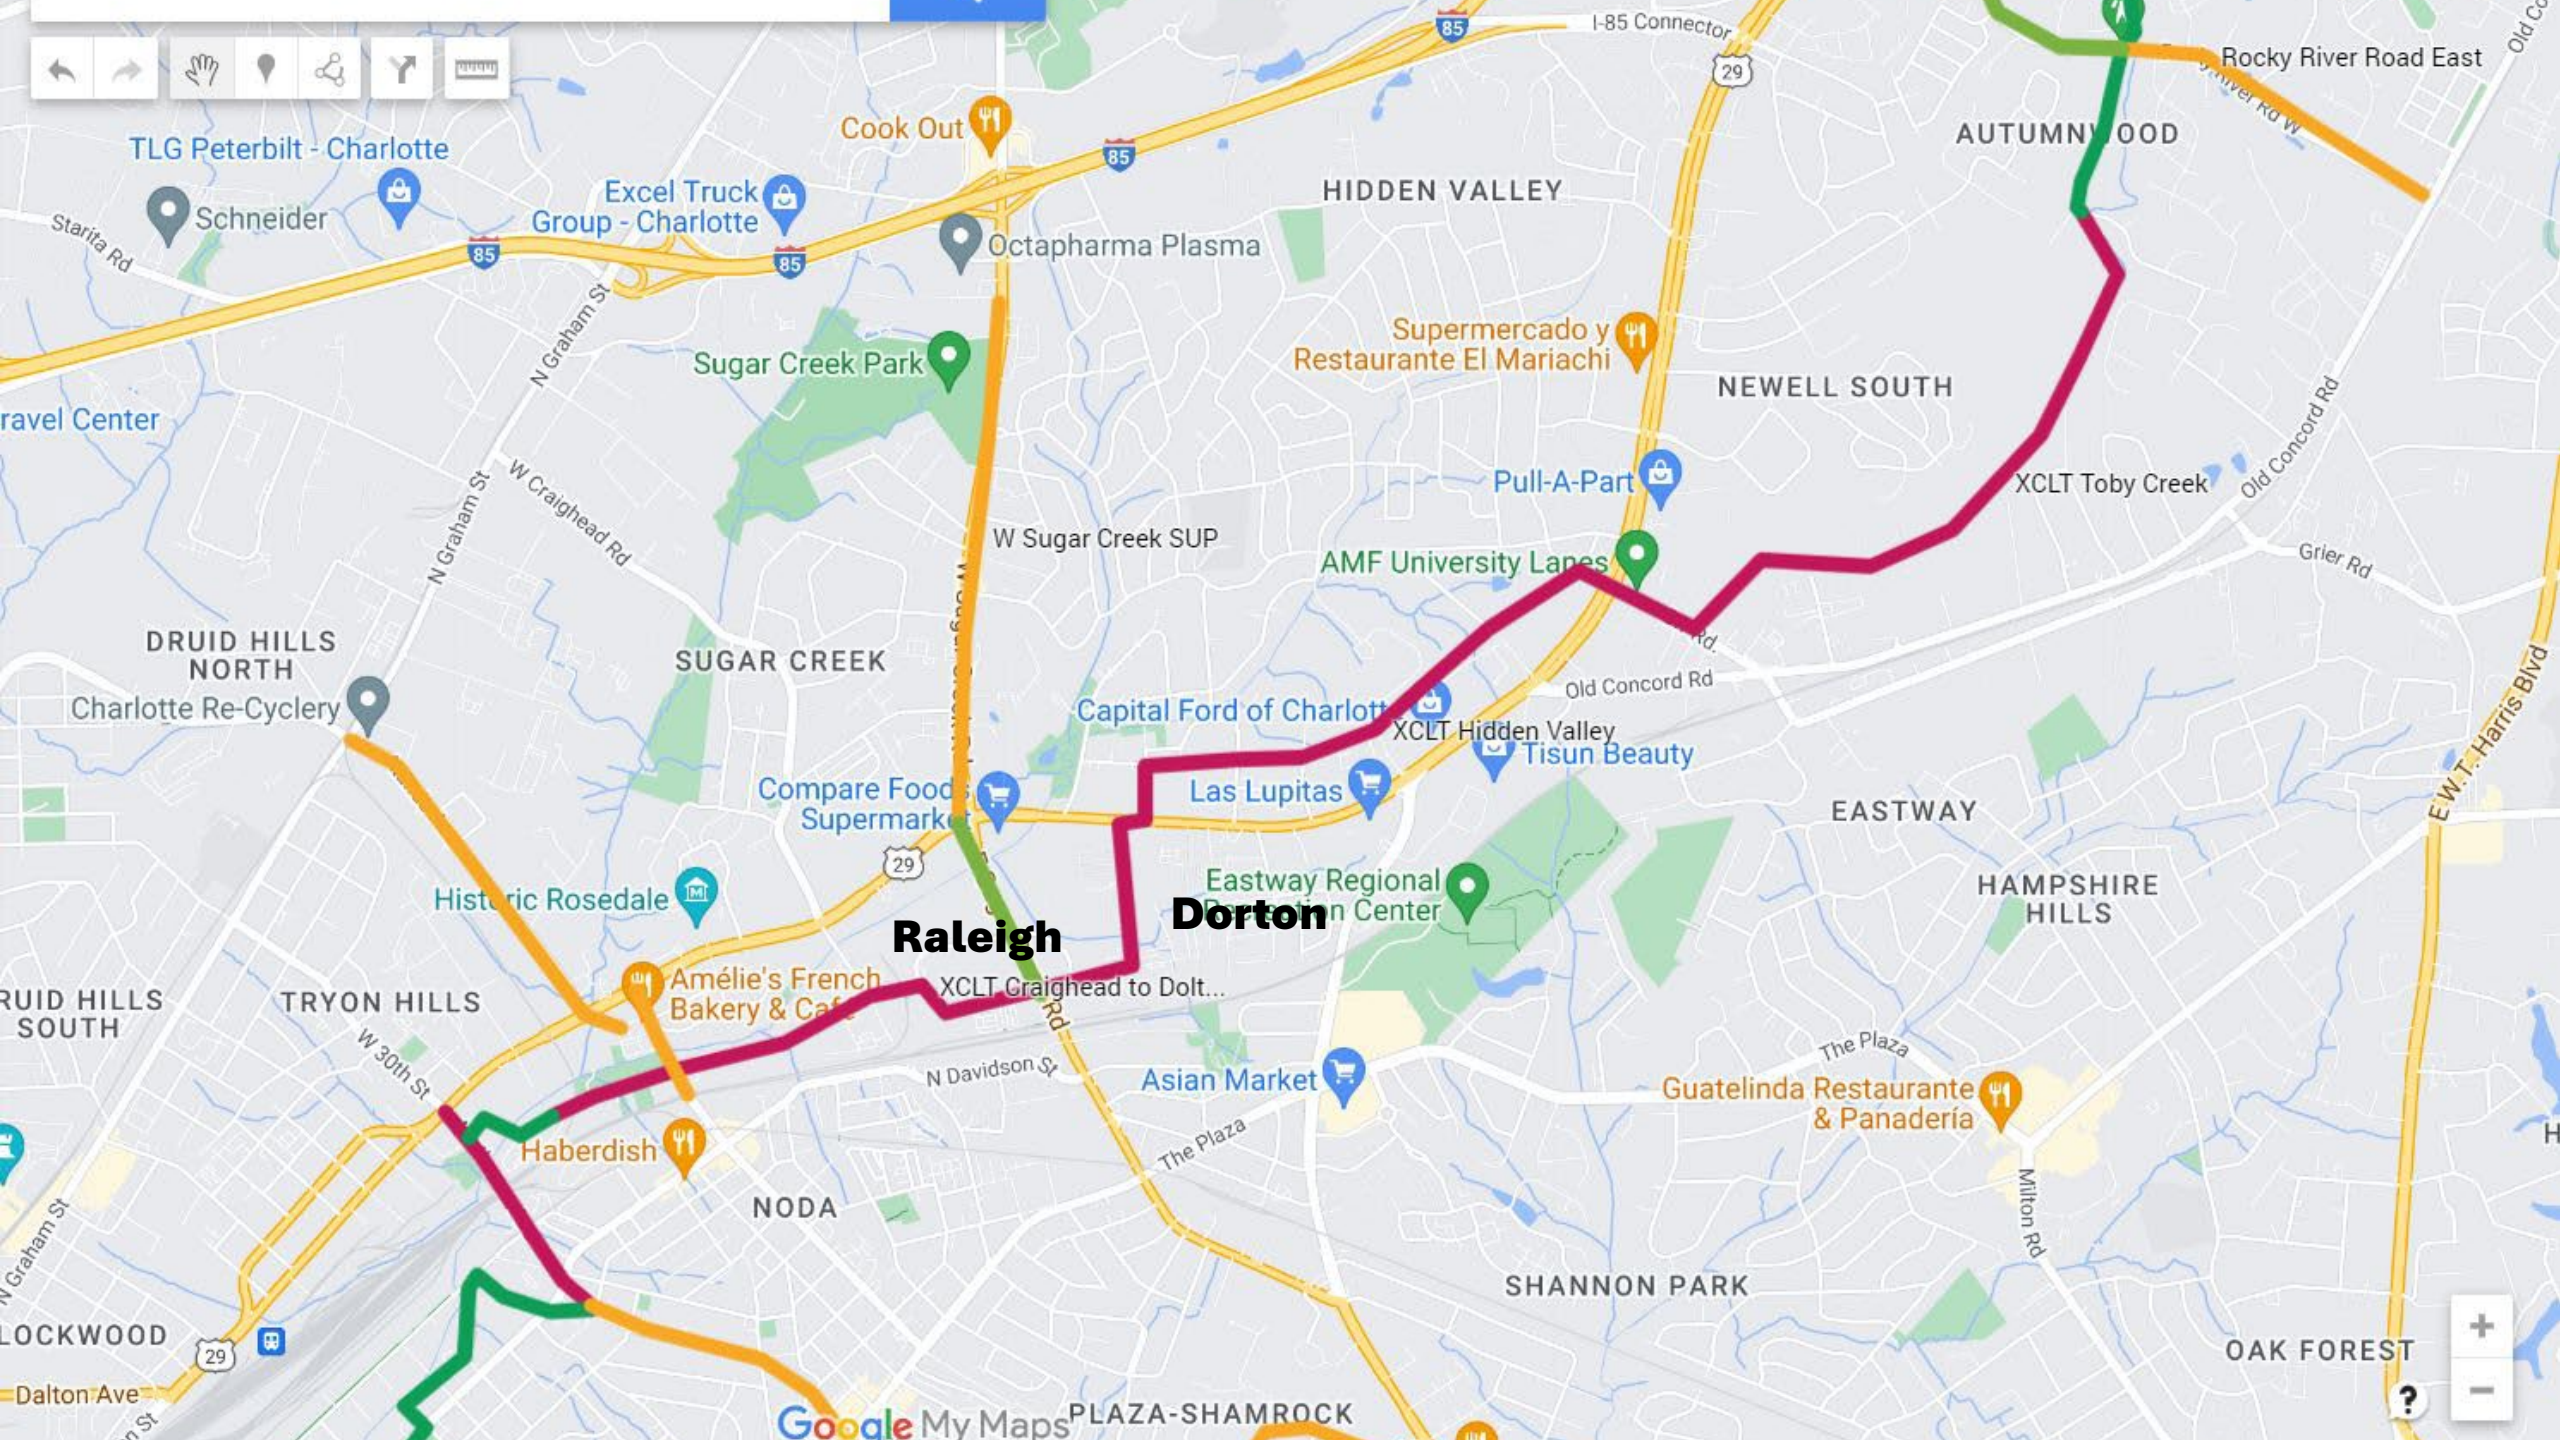

Philemon

Asian Market

Cullman

NODA

SHANNON PARK

OAK FOREST

Matheson Bridge

LOCKWOOD

Crossing 36th Street

Philemon

At Link Apartments, north of 36th Street

Philemon Avenue

Philemon Avenue to Craighead

TLG Peterbilt - Charlotte

Schneider

Excel Truck Group - Charlotte

Cook Out

Octapharma Plasma

HIDDEN VALLEY

AUTUMN WOOD

Rocky River Road East

Sugar Creek Park

Supermercado y Restaurante El Mariachi

NEWELL SOUTH