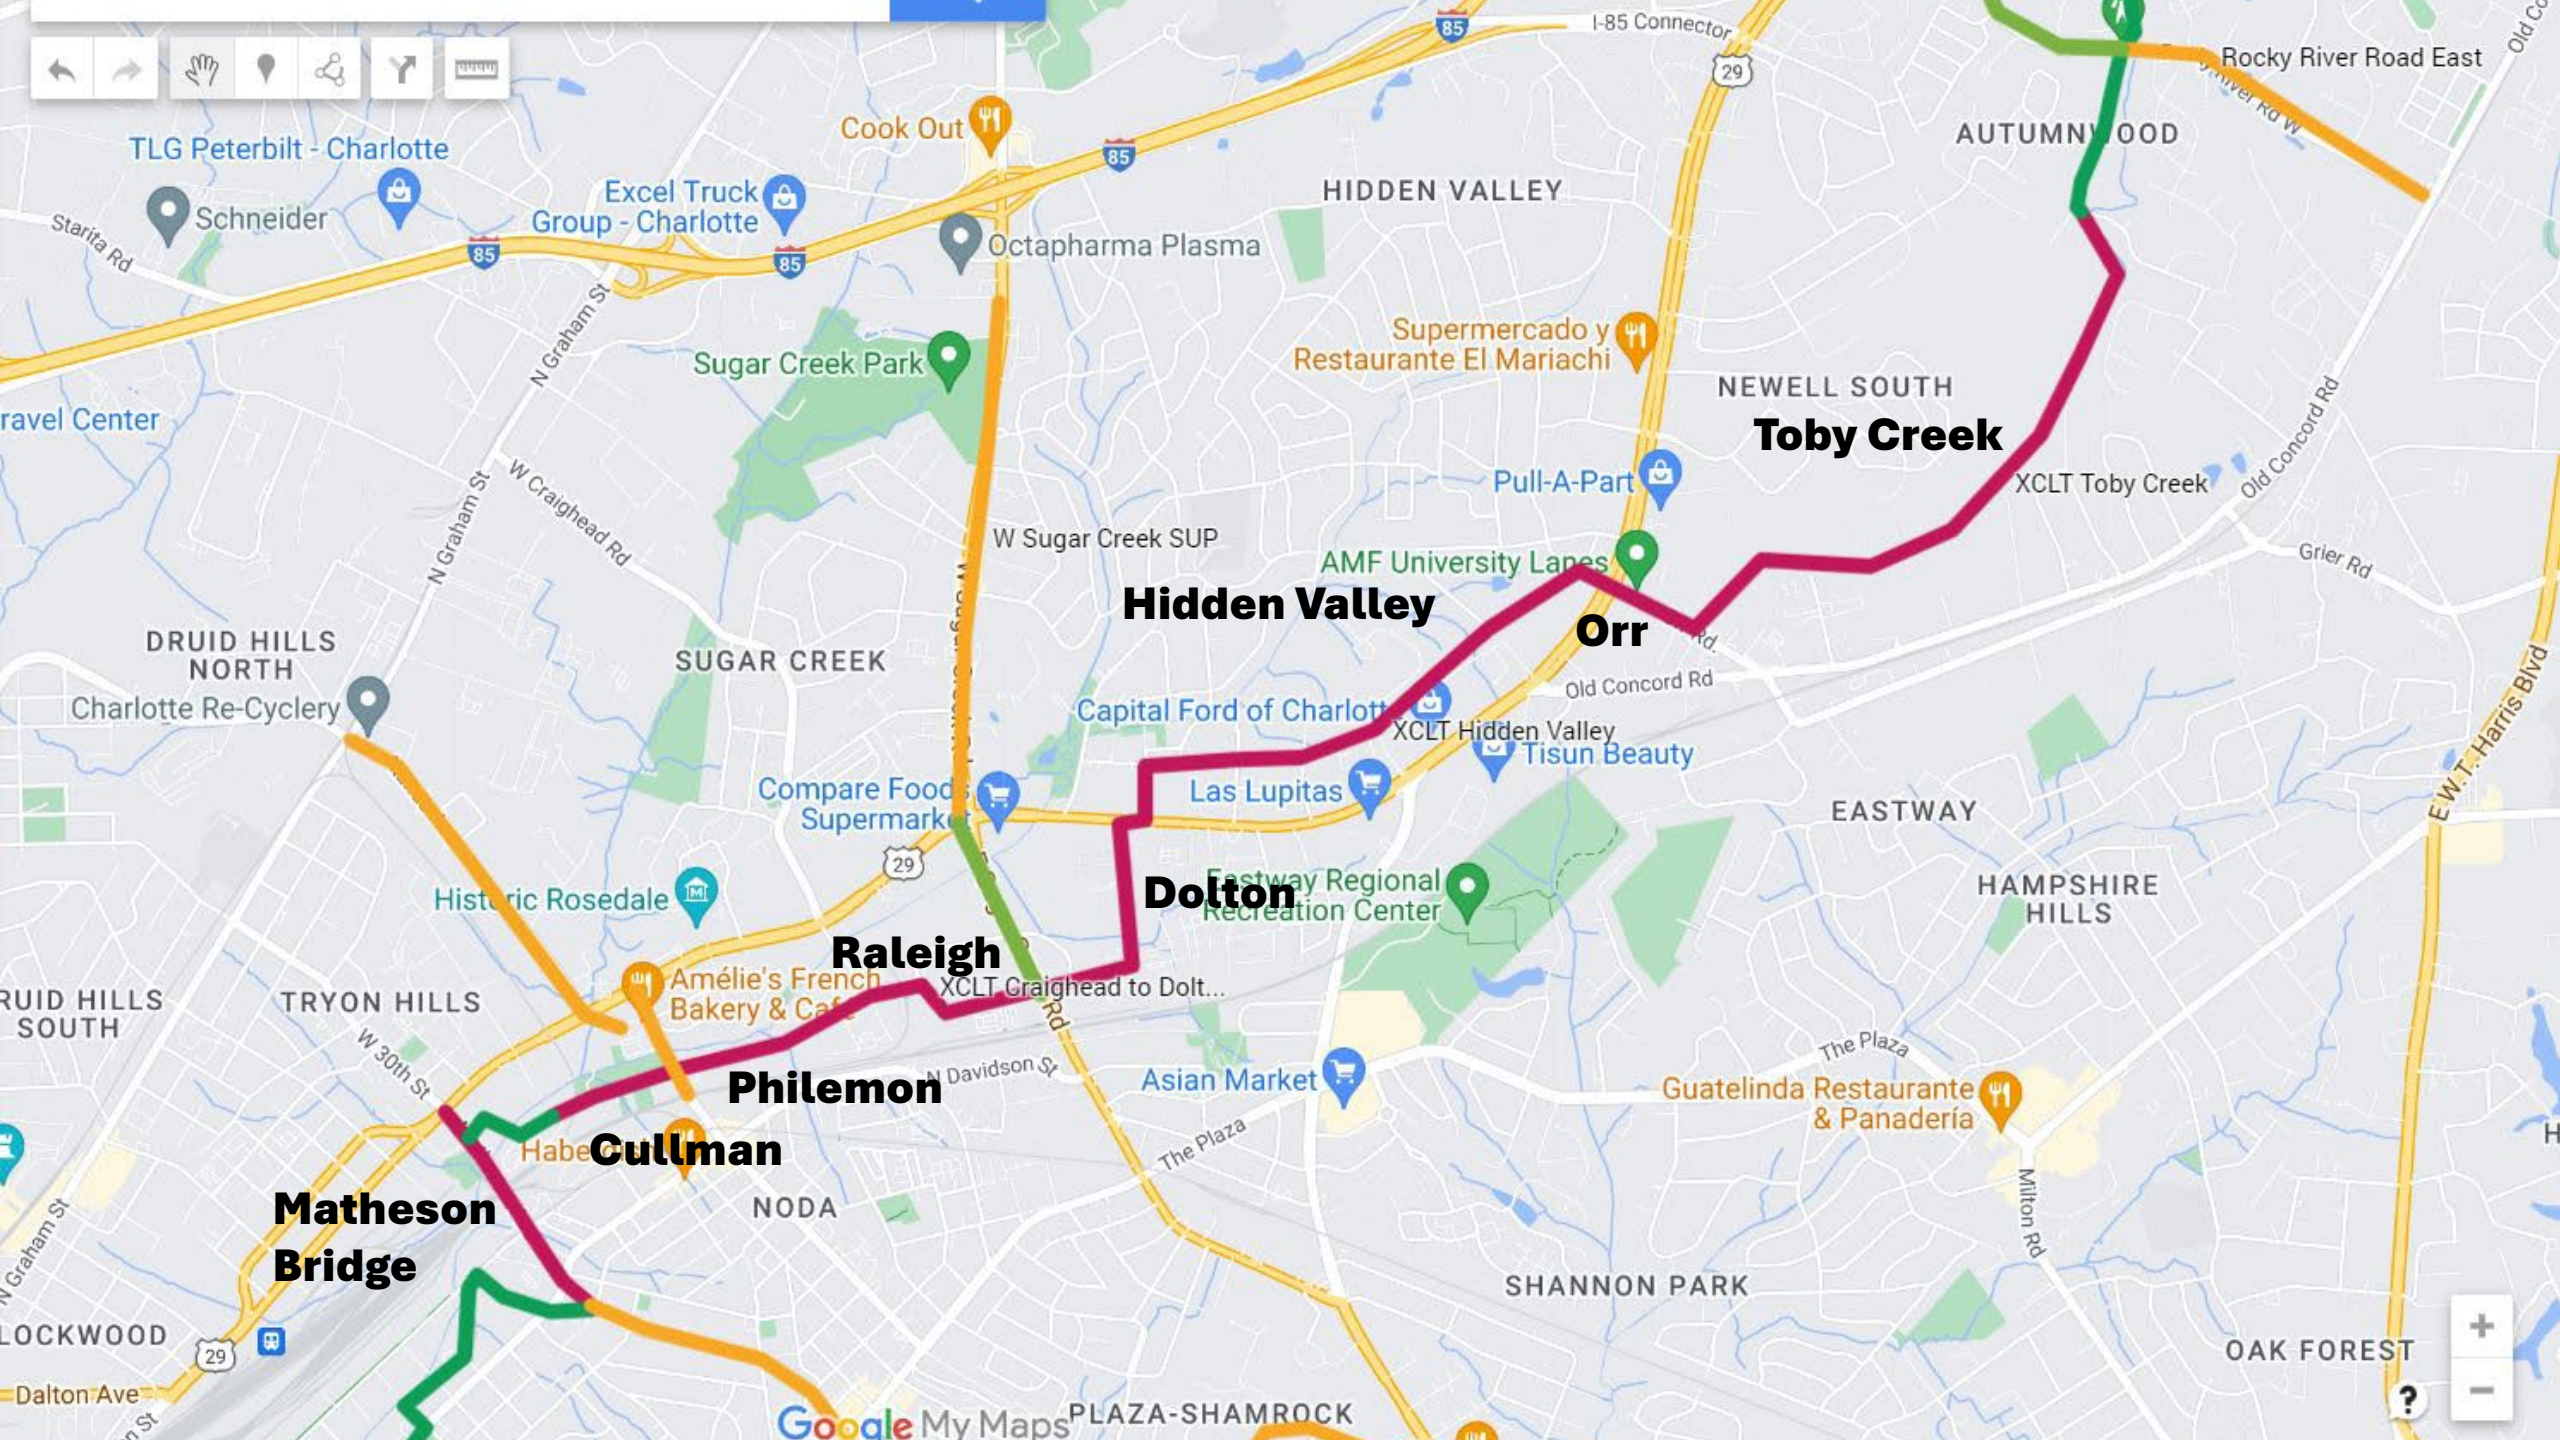

TLG Peterbilt - Charlotte

Schneider

Excel Truck Group - Charlotte

Cook Out

Octapharma Plasma

HIDDEN VALLEY

AUTUMN WOOD

Rocky River Road East

Starita Rd

85

Sugar Creek Park

Supermercado y Restaurante El Mariachi

NEWELL SOUTH

Toby Creek

Travel Center

N Graham St

N Graham St

W Craighead Rd

SUGAR CREEK

W Sugar Creek SUP

AMF University Lanes

Pull-A-Part

XCLT Toby Creek

Old Concord Rd

DRUID HILLS NORTH

Charlotte Re-Cyclery

Hidden Valley

Orr

Capital Ford of Charlotte

XCLT Hidden Valley

Tisun Beauty

Old Concord Rd

Compare Foods Supermarket

Las Lupitas

EASTWAY

HAMPSHIRE HILLS

Historic Rosedale

Dolton

Eastway Regional Recreation Center

Raleigh

XCLT Craighead to Dolt...

DRUID HILLS SOUTH

TRYON HILLS

Amélie's French Bakery & Cafe

W 30th St

Philemon

Cullman

Asian Market

Guatelinda Restaurante & Panadería

The Plaza

Milton Rd

Matheson Bridge

NODA

The Plaza

SHANNON PARK

OAK FOREST

LOCKWOOD

Dalton Ave

29

Google My Maps

PLAZA-SHAMROCK