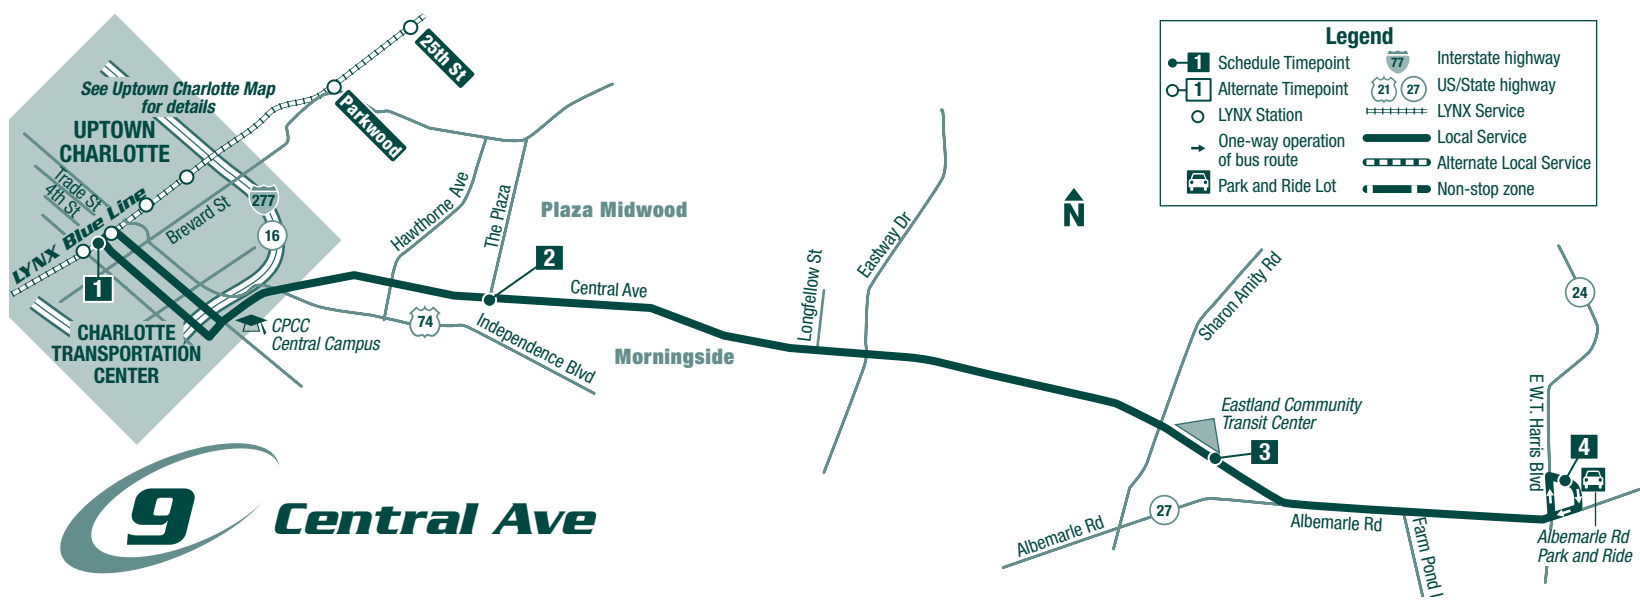

9 Central Ave

To Uptown Charlotte Weekdays / de lunes a viernes

Albemarle Road Park and Ride	Eastland CTC	Central & The Plaza	Charlotte Transportation Center
4	3	2	1
4:50	5:01	5:14	5:24
5:05	5:16	5:29	5:39
5:20	5:31	5:44	5:54
5:35	5:46	5:59	6:09
5:50	6:01	6:14	6:24
6:05	6:16	6:29	6:39
6:20	6:31	6:44	6:54
6:35	6:46	6:59	7:09
6:50	7:01	7:14	7:24
7:05	7:16	7:29	7:39
7:20	7:31	7:44	7:54
7:35	7:46	7:59	8:09
7:50	8:01	8:14	8:24
8:05	8:16	8:31	8:43
8:20	8:31	8:46	8:58
8:35	8:46	9:01	9:13
8:50	9:01	9:16	9:28
9:05	9:16	9:31	9:43
9:20	9:31	9:46	9:58
9:35	9:46	10:01	10:13
9:50	10:01	10:16	10:28
10:05	10:17	10:32	10:45
10:20	10:32	10:47	11:00
10:35	10:47	11:02	11:15
10:50	11:02	11:17	11:30
11:05	11:17	11:32	11:45
11:20	11:32	11:47	12:00
11:35	11:47	12:02	12:15
11:50	12:02	12:17	12:30
12:05	12:17	12:33	12:46
12:20	12:32	12:48	1:01
12:35	12:47	1:03	1:16
12:50	1:02	1:18	1:31
1:05	1:17	1:33	1:46
1:20	1:32	1:48	2:01
1:35	1:47	2:03	2:16
1:50	2:02	2:18	2:31
2:05	2:16	2:32	2:45
2:20	2:31	2:47	3:00
2:35	2:46	3:02	3:15
2:50	3:01	3:17	3:30
3:05	3:16	3:32	3:45
3:20	3:31	3:47	4:00
3:35	3:46	4:02	4:15
3:50	4:01	4:17	4:30
4:05	4:16	4:32	4:45
4:20	4:31	4:47	5:00
4:35	4:46	5:02	5:15
4:50	5:01	5:17	5:30
5:05	5:16	5:32	5:45
5:20	5:31	5:47	6:00
5:35	5:46	6:02	6:15
5:50	6:01	6:17	6:30
6:05	6:15	6:30	6:43
6:20	6:30	6:45	6:58
6:35	6:45	7:00	7:13
6:50	7:00	7:15	7:28
7:05	7:15	7:30	7:43
7:20	7:30	7:45	7:58
7:45	7:55	8:10	8:23
8:10	8:20	8:35	8:48
8:35	8:45	9:00	9:13
9:16	9:26	9:39	9:51
9:53	10:03	10:16	10:28
10:33	10:43	10:56	11:08
11:15	11:24	11:37	11:49
11:53	12:02	12:15	12:27
12:30	12:38	12:51	1:01
1:08	1:16	1:29	1:39

pm times are shown in bold type

NOTES: -- denotes no pickup or drop off

Transit Fares Effective July 1, 2016

Correct change only, please

Local	$2.20
Transfers (Local to Local/Community Shuttle)	FREE
Transfers (Local to Express)	80¢
Transfers (Local to Express Plus)	$2.20
People 62 years and up, people with disabilities with Transit ID or Medicare card	$1.10
Youth/Student (grades K-12), with a valid school or Transit ID (Children 12 and under are to be accompanied by an adult)	$1.10
Children (5 years and younger, accompanied by an adult)	FREE
Local Ten Ride Pass	$22.00
Local Weekly Pass (Unlimited rides)	$30.80
Local Monthly Pass (Unlimited rides)	$88.00
Senior/ADA Local Monthly Pass (Unlimited rides) with Transit ID or Medicare card	$44.00

Passengers must show valid proof of status when paying a half fare or showing a reduced fare pass.

Prices and schedules are subject to change.

Transfers

Be sure to request your transfer when you board. Transfers are issued at the time of payment and are free unless you are transferring to a higher priced service, in which case a small charge is required. Transfers are valid for up to 105 minutes and are good only on the next connecting bus or LYNX service.

Transit ID