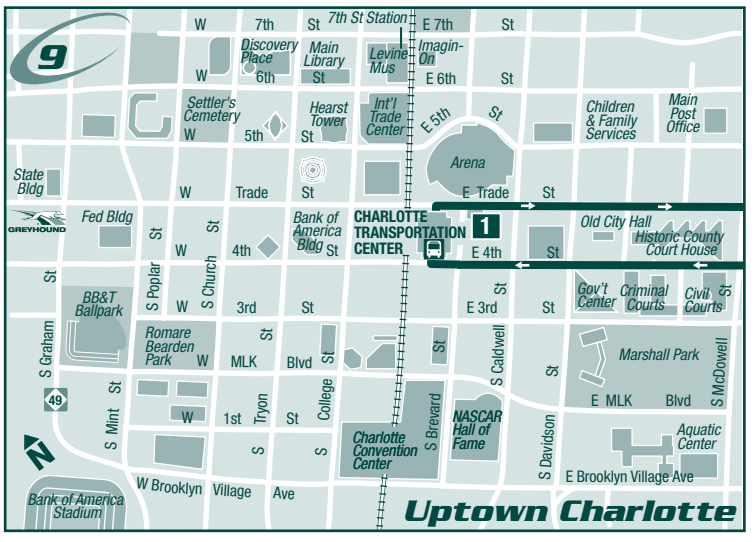

To Uptown Charlotte Saturdays / sábados

Albemarle Road Park and Ride	Eastland CTC	Central & The Plaza	Charlotte Transportation Center
4	3	2	1
5:35	5:46	5:59	6:09
5:53	6:04	6:17	6:27
6:15	6:26	6:39	6:49
6:33	6:44	6:57	7:07
6:55	7:06	7:19	7:29
7:13	7:24	7:37	7:47
7:33	7:44	7:57	8:07
7:53	8:04	8:17	8:27
8:07	8:18	8:33	8:45
8:20	8:31	8:46	8:58
8:40	8:51	9:06	9:18
9:00	9:11	9:26	9:38
9:20	9:31	9:46	9:58
9:40	9:51	10:06	10:18
9:55	10:06	10:21	10:33
10:11	10:23	10:38	10:51
10:25	10:37	10:52	11:05
10:38	10:50	11:05	11:18
10:52	11:04	11:19	11:32
11:08	11:20	11:35	11:48
11:22	11:34	11:49	12:02
11:38	11:50	12:05	12:18
11:52	12:04	12:19	12:32
12:08	12:20	12:36	12:49
12:22	12:34	12:50	1:03
12:40	12:52	1:08	1:21
12:53	1:05	1:21	1:34
1:10	1:22	1:38	1:51
1:22	1:34	1:50	2:03
1:40	1:52	2:08	2:21
1:52	2:04	2:20	2:33
2:10	2:21	2:37	2:50
2:22	2:33	2:49	3:02
2:40	2:51	3:07	3:20
2:52	3:03	3:19	3:32
3:10	3:21	3:37	3:50
3:22	3:33	3:49	4:02
3:40	3:51	4:07	4:20
3:52	4:03	4:19	4:32
4:10	4:21	4:37	4:50
4:22	4:33	4:49	5:02
4:40	4:51	5:07	5:20
4:52	5:03	5:19	5:32
5:12	5:23	5:39	5:52
5:24	5:35	5:51	6:04
5:41	5:52	6:08	6:21
5:54	6:05	6:21	6:34
6:09	6:19	6:34	6:47
6:24	6:34	6:49	7:02
6:39	6:49	7:04	7:17
6:54	7:04	7:19	7:32
7:10	7:20	7:35	7:48
7:25	7:35	7:50	8:03
7:45	7:55	8:10	8:23
8:10	8:20	8:35	8:48
8:35	8:45	9:00	9:13
9:13	9:23	9:36	9:48
9:53	10:03	10:16	10:28
10:33	10:43	10:56	11:08
11:13	11:22	11:35	11:47
11:53	12:02	12:15	12:27
12:30	12:38	12:51	1:01
1:08	1:16	1:29	1:39

pm times are shown in bold type

To Uptown Charlotte Sundays / domingos

Albemarle Road Park and Ride	Eastland CTC	Central & The Plaza	Charlotte Transportation Center
4	3	2	1
5:48	5:58	6:11	6:20
6:18	6:28	6:41	6:50
6:48	6:58	7:11	7:20
7:09	7:19	7:32	7:41
7:39	7:49	8:02	8:11
8:09	8:19	8:32	8:41
8:39	8:50	9:03	9:12
9:09	9:20	9:34	9:43
9:39	9:50	10:04	10:13
10:09	10:20	10:34	10:43
10:39	10:51	11:05	11:14
11:09	11:21	11:37	11:46
11:39	11:51	12:07	12:16
12:09	12:21	12:37	12:46
12:39	12:51	1:07	1:16
1:29	1:21	1:37	1:46
1:09	1:41	1:57	2:06
1:49	2:01	2:17	2:26
2:09	2:21	2:37	2:46
2:29	2:41	2:57	3:06
2:49	3:01	3:17	3:26
3:09	3:21	3:37	3:46
3:29	3:41	3:57	4:06
3:50	4:02	4:18	4:27
4:10	4:22	4:38	4:47
4:30	4:42	4:58	5:07
4:50	5:02	5:18	5:27
5:10	5:21	5:37	5:46
5:30	5:41	5:57	6:06
5:49	6:00	6:16	6:25
6:09	6:20	6:36	6:45
6:39	6:50	7:06	7:15
7:10	7:21	7:35	7:44
7:39	7:50	8:04	8:13
8:19	8:30	8:44	8:53
8:59	9:10	9:24	9:33
9:39	9:50	10:02	10:11
10:19	10:30	10:42	10:51
10:59	11:10	11:22	11:31
11:38	11:49	11:59	12:08
12:18	12:26	12:36	12:44
1:06	1:14	1:24	1:32

pm times are shown in bold type

For complete schedule details to Uptown Charlotte, and Spanish translation for all information text, please see reverse side