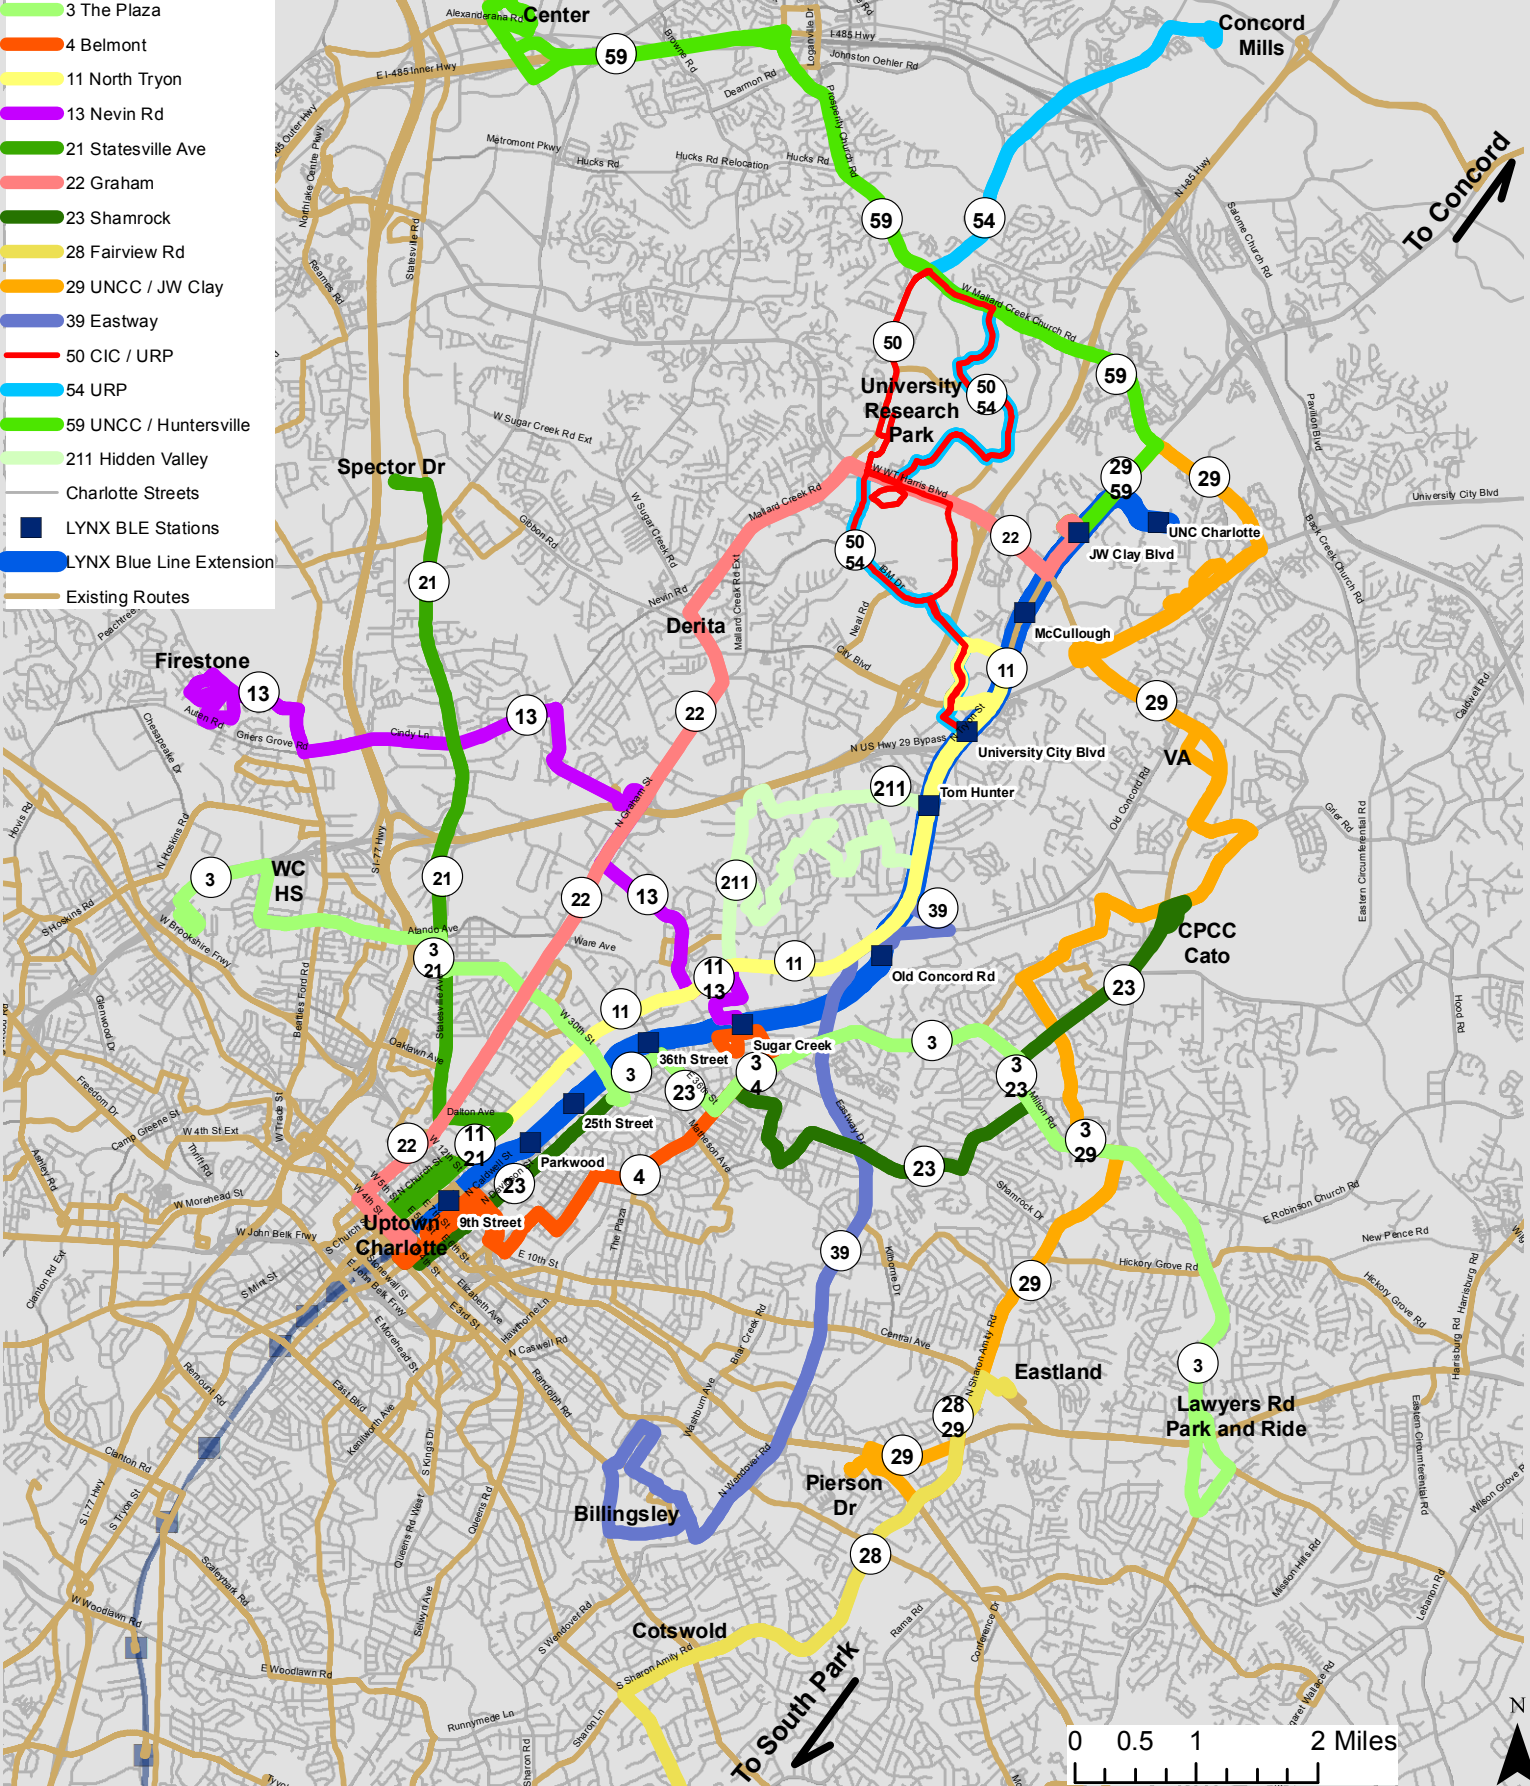

CATS Blue Line Extension Adopted Bus Service Plan

BLE Routes

- 3 The Plaza
- 4 Belmont
- 11 North Tryon
- 13 Nevin Rd
- 21 Statesville Ave
- 22 Graham
- 23 Shamrock
- 28 Fairview Rd
- 29 UNCC / JW Clay
- 39 Eastway
- 50 CIC / URP
- 54 URP
- 59 UNCC / Huntersville
- 211 Hidden Valley
- Charlotte Streets
- LYNX BLE Stations
- LYNX Blue Line Extension
- Existing Routes

0 0.5 1 2 Miles