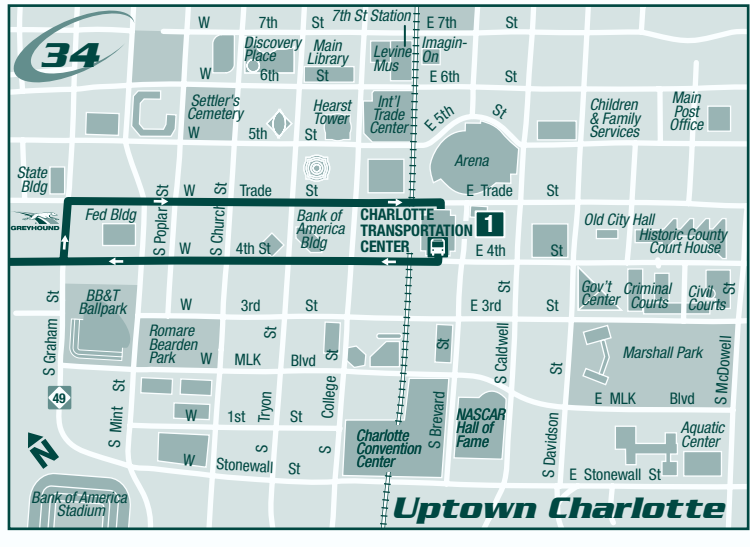

To Uptown Charlotte

Saturdays / Sábados

Paw Creek Shopping Center	Ashley & Alleghany	Freedom & Berryhill	Charlotte Transportation Center
5	3	2	1
5:59	6:11	6:19	6:29
6:29	6:41	6:49	6:59
6:59	7:11	7:19	7:29
7:33	7:45	7:53	8:04
8:03	8:15	8:23	8:34
8:33	8:45	8:53	9:04
9:03	9:15	9:23	9:34
9:33	9:45	9:53	10:04
10:03	10:16	10:24	10:35
10:33	10:46	10:56	11:07
11:03	11:16	11:26	11:37
11:33	11:46	11:56	12:07
12:03	12:16	12:26	12:37
12:33	12:46	12:56	1:07
1:03	1:16	1:26	1:37
1:33	1:46	1:56	2:07
2:03	2:16	2:26	2:37
2:33	2:46	2:56	3:07
3:03	3:16	3:26	3:37
3:33	3:46	3:56	4:07
4:03	4:16	4:26	4:37
4:33	4:46	4:56	5:07
5:03	5:16	5:26	5:37
5:33	5:46	5:55	6:05
6:03	6:16	6:25	6:35
6:33	6:46	6:55	7:05
7:03	7:16	7:25	7:35
7:33	7:46	7:55	8:05
8:03	8:16	8:25	8:35
8:33	8:46	8:55	9:05
9:03	9:16	9:25	9:35
9:33	9:46	9:55	10:05
10:03	10:16	10:25	10:35
10:33	10:45	10:54	11:04
11:03	11:15	11:24	11:34
11:31	11:43	11:52	12:02

pm times are shown in bold type

To Uptown Charlotte

Sundays / Domingos

Paw Creek Shopping Center	Ashley & Alleghany	Freedom & Berryhill	Charlotte Transportation Center
5	3	2	1
5:54	6:07	6:15	6:26
7:05	7:18	7:26	7:37
7:50	8:03	8:11	8:22
8:35	8:48	8:56	9:07
9:25	9:38	9:46	9:57
10:10	10:24	10:32	10:43
10:55	11:09	11:17	11:28
11:40	11:54	12:02	12:13
12:25	12:39	12:47	12:58
1:10	1:24	1:32	1:43
1:55	2:09	2:17	2:28
2:40	2:54	3:02	3:13
3:25	3:39	3:47	3:58
4:10	4:24	4:32	4:43
4:55	5:09	5:17	5:28
5:40	5:54	6:02	6:13
6:25	6:39	6:47	6:58
7:10	7:24	7:32	7:43
7:55	8:09	8:17	8:28
8:38	8:52	9:00	9:11
9:23	9:37	9:45	9:56
10:08	10:22	10:30	10:41
10:53	11:07	11:15	11:26
11:37	11:51	11:59	12:10
12:22	12:36	12:44	12:55

pm times are shown in bold type

of Charlotte and may be disposed of by law. To claim a lost item please contact CATS customer service at **704-336-RIDE (7433)**.

Holiday Schedule

On New Year's Day, Memorial Day, Independence Day, Labor Day, Thanksgiving Day and Christmas Day, CATS will operate on a Sunday schedule.

On Martin Luther King's Birthday and the day after Thanksgiving Day, CATS will operate on a Saturday schedule.

Please look for holiday notices on our vehicles or call customer service at **704-336-RIDE (7433)**.