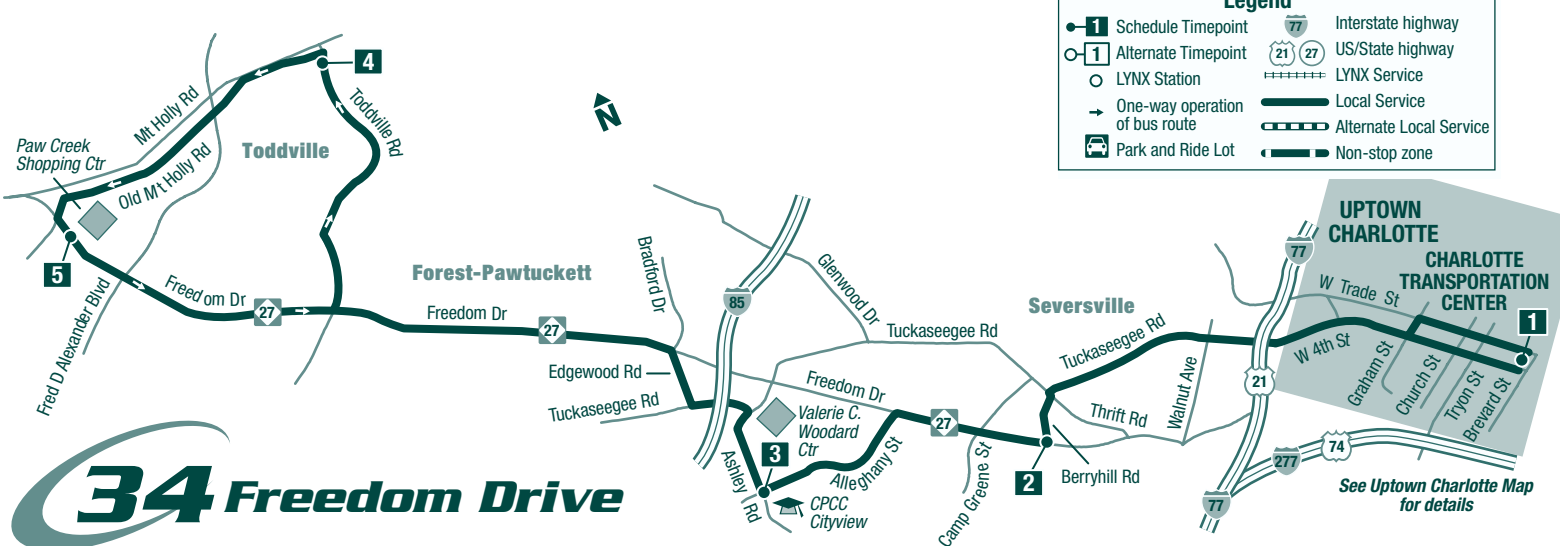

To Uptown Charlotte

Weekdays / De Lunes a Viernes

Paw Creek Shopping Center	Ashley & Alleghany	Freedom & Berryhill	Charlotte Transportation Center
5	3	2	1
5:59	6:11	6:19	6:29
6:29	6:41	6:49	6:59
6:49	7:01	7:09	7:19
7:11	7:23	7:31	7:42
7:35	7:47	7:55	8:06
7:55	8:07	8:15	8:26
8:15	8:27	8:35	8:46
8:35	8:47	8:55	9:06
8:55	9:07	9:15	9:26
9:15	9:27	9:35	9:46
9:35	9:47	9:55	10:06
9:55	10:08	10:16	10:27
10:15	10:28	10:36	10:47
10:35	10:48	10:58	11:09
10:53	11:06	11:16	11:27
11:13	11:26	11:36	11:47
11:33	11:46	11:56	12:07
11:53	12:06	12:16	12:27
12:13	12:26	12:36	12:47
12:33	12:46	12:56	1:07
12:53	1:06	1:16	1:27
1:13	1:26	1:36	1:47
1:33	1:46	1:56	2:07
1:53	2:06	2:16	2:27
2:13	2:26	2:36	2:47
2:33	2:46	2:56	3:07
2:53	3:06	3:16	3:27
3:13	3:26	3:36	3:47
3:33	3:46	3:56	4:07
3:53	4:06	4:16	4:27
4:13	4:26	4:36	4:47
4:33	4:46	4:56	5:07
4:53	5:06	5:16	5:27
5:13	5:26	5:36	5:47
5:33	5:46	5:55	6:05
5:53	6:06	6:15	6:25
6:13	6:26	6:35	6:45
6:33	6:46	6:55	7:05
6:53	7:06	7:15	7:25
7:13	7:26	7:35	7:45
7:33	7:46	7:55	8:05
8:03	8:16	8:25	8:35
8:33	8:46	8:55	9:05
9:03	9:16	9:25	9:35
9:33	9:46	9:55	10:05
10:03	10:16	10:25	10:35
10:33	10:45	10:54	11:04
11:03	11:15	11:24	11:34
11:31	11:43	11:52	12:02
12:06	12:18	12:27	12:37

pm times are shown in bold type

Transit Fares Effective July 1, 2016

Correct change only, please

Local	$2.20
Transfers (Local to Local/Community Shuttle)	FREE
Transfers (Local to Express)	80¢
Transfers (Local to Express Plus)	$2.20
People 62 years and up, people with disabilities with Transit ID or Medicare card	$1.10
Youth/Student (grades K-12), with a valid school or Transit ID (Children 12 and under are to be accompanied by an adult)	$1.10
Children (5 years and younger, accompanied by an adult)	FREE
Local Ten Ride Pass	$22.00
Local Weekly Pass (Unlimited rides)	$30.80
Local Monthly Pass (Unlimited rides)	$88.00
Senior/ADA Local Monthly Pass (Unlimited rides) with Transit ID or Medicare card	$44.00

Passengers must show valid proof of status when paying a half fare or showing a reduced fare pass.

Prices and schedules are subject to change.

Transfers

Be sure to request your transfer when you board. Transfers are issued at the time of payment and are free unless you are transferring to a higher priced service, in which case a small charge is required. Transfers are valid for up to 90 minutes and are good only on the next connecting bus or LYNX service.

Transit ID

Transit ID cards enable people at least 62 years of age, people with disabilities, students and children to ride at a reduced fare. Transit photo ID cards are made at the Charlotte Transportation Center, 310 E. Trade St., between 8:00 a.m. and 5:00 p.m. Monday – Friday, at a cost of $1.00. Proof of age and identity are required.

Customer Service Information