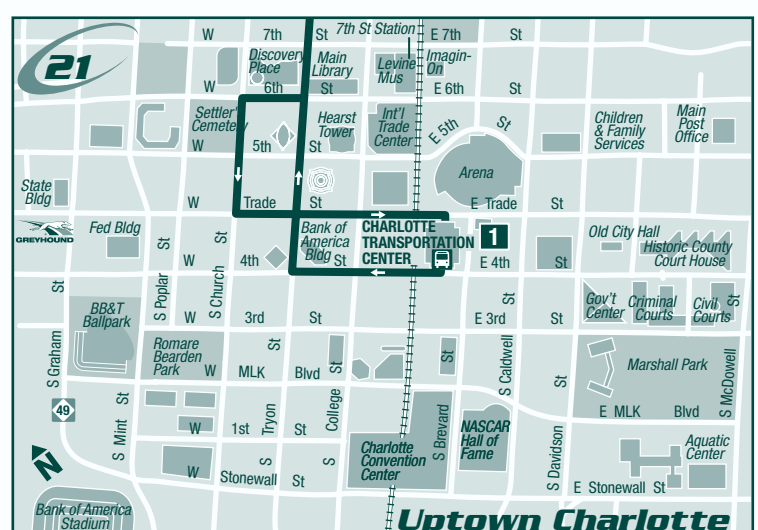

To Uptown Charlotte

Saturdays / sábados

Sugar Creek & WT Harris	Statesville & Sunset	Statesville & Nevin	Statesville & Norris	Tryon & Dalton	Charlotte Trans. Center
6	5	4	3	2	1
--	5:21	5:25	5:31	5:36	5:46
5:40	5:52	5:56	6:02	6:07	6:17
6:08	6:20	6:24	6:32	6:37	6:47
6:38	6:50	6:55	7:03	7:08	7:18
7:08	7:20	7:25	7:33	7:40	7:50
7:38	7:50	7:55	8:03	8:10	8:20
8:06	8:18	8:23	8:29	8:36	8:47
8:36	8:48	8:53	8:59	9:06	9:17
9:06	9:18	9:23	9:29	9:36	9:47
9:36	9:48	9:53	9:59	10:06	10:17
10:06	10:18	10:23	10:29	10:36	10:47
10:36	10:48	10:53	10:59	11:06	11:17
11:06	11:18	11:23	11:29	11:36	11:47
11:36	11:48	11:53	11:59	12:06	12:17
12:06	12:18	12:23	12:29	12:36	12:47
12:36	12:48	12:53	12:59	1:06	1:17
1:04	1:16	1:21	1:27	1:34	1:45
1:36	1:48	1:53	1:59	2:06	2:17
2:06	2:18	2:23	2:29	2:36	2:47
2:36	2:48	2:53	2:59	3:06	3:17
3:06	3:18	3:23	3:29	3:36	3:47
3:36	3:48	3:53	3:59	4:06	4:17
4:06	4:18	4:23	4:29	4:36	4:47
4:36	4:48	4:53	4:59	5:06	5:17
5:06	5:18	5:23	5:29	5:36	5:47
5:36	5:48	5:53	5:59	6:06	6:17
6:08	6:20	6:25	6:31	6:37	6:47
6:38	6:50	6:55	7:01	7:07	7:17
7:08	7:20	7:25	7:31	7:37	7:47
7:38	7:50	7:55	8:01	8:07	8:17
8:08	8:20	8:25	8:31	8:37	8:47
8:38	8:50	8:55	9:01	9:07	9:17
9:08	9:19	9:24	9:30	9:36	9:46
9:38	9:49	9:54	10:00	10:06	10:16
10:08	10:19	10:24	10:30	10:36	10:46
10:40	10:51	10:56	11:02	11:08	11:18
11:10	11:21	11:26	11:32	11:37	11:47
11:40	11:51	11:56	12:02	12:07	12:17
12:40	12:51	12:56	1:02	1:07	1:17

pm times are shown in bold type

NOTES: -- denotes no pickup or drop off

To Uptown Charlotte

Sundays / domingos

Sugar Creek & WT Harris	Statesville & Sunset	Statesville & Nevin	Statesville & Norris	Tryon & Dalton	Charlotte Trans. Center
6	5	4	3	2	1
6:33	6:44	6:49	6:56	7:02	7:12
7:33	7:44	7:49	7:56	8:02	8:12
8:33	8:45	8:50	8:56	9:03	9:13
9:33	9:45	9:50	9:56	10:03	10:13
10:31	10:43	10:48	10:54	11:01	11:11
11:38	11:50	11:55	12:01	12:08	12:18
12:38	12:50	12:55	1:01	1:08	1:18
1:38	1:50	1:55	2:01	2:08	2:18
2:38	2:50	2:55	3:01	3:08	3:18
3:38	3:50	3:55	4:01	4:08	4:18
4:38	4:50	4:55	5:01	5:08	5:18
5:38	5:50	5:55	6:01	6:08	6:18
6:38	6:50	6:55	7:01	7:08	7:18
7:30	7:42	7:47	7:53	8:00	8:10
8:30	8:41	8:46	8:51	8:58	9:08
9:30	9:41	9:46	9:51	9:57	10:07
10:30	10:41	10:46	10:51	10:57	11:07
11:30	11:41	11:46	11:51	11:57	12:07

pm times are shown in bold type

On Martin Luther King's Birthday and the day after Thanksgiving Day, CATS will operate on a Saturday schedule.

Please look for holiday notices on our vehicles or call customer service at **704-336-RIDE (7433)**.

Customer Service Information

- Anytime you have questions, you may contact our customer information center at **704-336-RIDE (7433)**. Our staff is available to assist you 6:00 a.m. – 10:00 p.m. Monday – Friday and from 7:00 a.m. – 11:30 a.m. then 12:30 p.m. – 4:00 p.m. Saturday & Sunday.
- If you call after hours, route and schedule information is available in English and Spanish, 24 hrs. a day through our automated telephone system. You may also contact our staff by email at teltransit@ci.charlotte.nc.us.