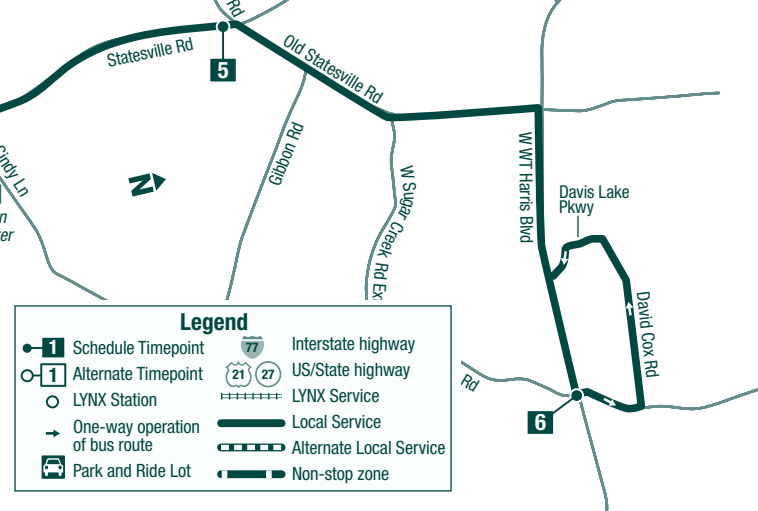

To Uptown Charlotte

Weekdays / de lunes a viernes

Sugar Creek & WT Harris	Statesville & Sunset	Statesville & Nevin	Statesville & Norris	Tryon & Dalton	Charlotte Trans. Center
6	5	4	3	2	1
--	5:21	5:25	5:31	5:36	5:46
5:40	5:52	5:56	6:02	6:07	6:17
6:08	6:20	6:24	6:32	6:37	6:47
6:38	6:50	6:55	7:03	7:08	7:18
6:58	7:10	7:15	7:23	7:30	7:40
7:17	7:29	7:34	7:42	7:49	7:59
7:37	7:49	7:54	8:02	8:09	8:19
7:57	8:09	8:14	8:22	8:29	8:39
8:18	8:30	8:35	8:41	8:48	8:59
8:39	8:51	8:56	9:02	9:09	9:20
8:59	9:11	9:16	9:22	9:29	9:40
9:19	9:31	9:36	9:42	9:49	10:00
9:39	9:51	9:56	10:02	10:09	10:20
9:59	10:11	10:16	10:22	10:29	10:40
10:19	10:31	10:36	10:42	10:49	11:00
10:39	10:51	10:56	11:02	11:09	11:20
10:57	11:09	11:14	11:20	11:27	11:38
11:17	11:29	11:34	11:40	11:47	11:58
11:37	11:49	11:54	12:00	12:07	12:18
11:57	12:09	12:14	12:20	12:27	12:38
12:18	12:30	12:35	12:41	12:48	12:59
12:40	12:52	12:57	1:03	1:10	1:21
1:00	1:12	1:17	1:23	1:30	1:41
1:20	1:32	1:37	1:43	1:50	2:01
1:40	1:52	1:57	2:03	2:10	2:21
2:00	2:12	2:17	2:23	2:30	2:41
2:21	2:33	2:38	2:44	2:51	3:02
2:41	2:53	2:58	3:04	3:11	3:22
3:01	3:13	3:18	3:24	3:31	3:42
3:21	3:33	3:38	3:44	3:51	4:02
3:41	3:53	3:58	4:04	4:11	4:22
4:01	4:13	4:18	4:24	4:31	4:42
4:21	4:33	4:38	4:44	4:51	5:02
4:41	4:53	4:58	5:04	5:11	5:22
5:01	5:13	5:18	5:24	5:31	5:42
5:21	5:33	5:38	5:44	5:51	6:02
5:41	5:53	5:58	6:04	6:11	6:22
6:01	6:13	6:18	6:24	6:30	6:40
6:21	6:33	6:38	6:44	6:50	7:00
6:41	6:53	6:58	7:04	7:10	7:20
7:08	7:20	7:25	7:31	7:37	7:47
7:38	7:50	7:55	8:01	8:07	8:17
8:08	8:20	8:25	8:31	8:37	8:47
8:38	8:50	8:55	9:01	9:07	9:17
9:08	9:19	9:24	9:30	9:36	9:46
9:38	9:49	9:54	10:00	10:06	10:16
10:08	10:19	10:24	10:30	10:36	10:46
10:40	10:51	10:56	11:02	11:08	11:18
11:10	11:21	11:26	11:32	11:37	11:47
11:40	11:51	11:56	12:02	12:07	12:17
12:40	12:51	12:56	1:02	1:07	1:17

pm times are shown in bold type