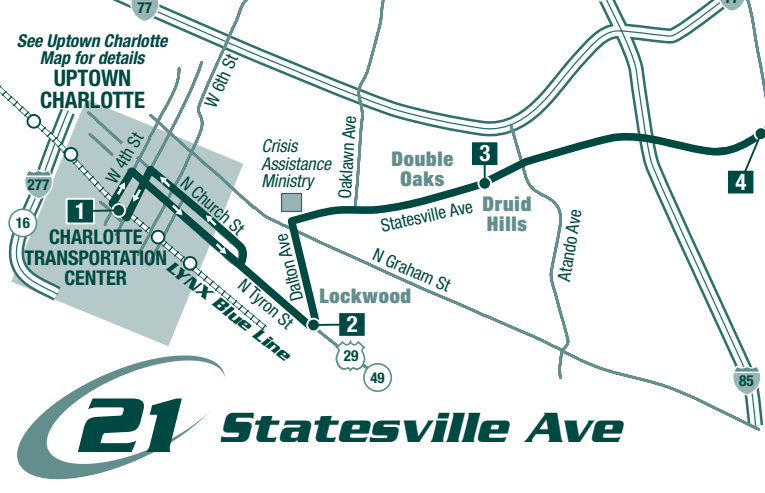

To Uptown Charlotte

Weekdays / de lunes a viernes

Sugar Creek & WT Harris	Statesville & Sunset	Statesville & Nevin	Statesville & Norris	Tryon & Dalton	Charlotte Trans. Center
6	5	4	3	2	1
--	5:21	5:25	5:31	5:36	5:46
5:40	5:52	5:56	6:02	6:07	6:17
6:08	6:20	6:24	6:32	6:37	6:47
6:38	6:50	6:55	7:03	7:08	7:18
6:58	7:10	7:15	7:23	7:30	7:40
7:17	7:29	7:34	7:42	7:49	7:59
7:37	7:49	7:54	8:02	8:09	8:19
7:57	8:09	8:14	8:22	8:29	8:39
8:18	8:30	8:35	8:41	8:48	8:59
8:39	8:51	8:56	9:02	9:09	9:20
8:59	9:11	9:16	9:22	9:29	9:40
9:19	9:31	9:36	9:42	9:49	10:00
9:39	9:51	9:56	10:02	10:09	10:20
9:59	10:11	10:16	10:22	10:29	10:40
10:19	10:31	10:36	10:42	10:49	11:00
10:39	10:51	10:56	11:02	11:09	11:20
10:57	11:09	11:14	11:20	11:27	11:38
11:17	11:29	11:34	11:40	11:47	11:58
11:37	11:49	11:54	12:00	12:07	12:18
11:57	12:09	12:14	12:20	12:27	12:38
12:18	12:30	12:35	12:41	12:48	12:59
12:40	12:52	12:57	1:03	1:10	1:21
1:00	1:12	1:17	1:23	1:30	1:41
1:20	1:32	1:37	1:43	1:50	2:01
1:40	1:52	1:57	2:03	2:10	2:21
2:00	2:12	2:17	2:23	2:30	2:41
2:21	2:33	2:38	2:44	2:51	3:02
2:41	2:53	2:58	3:04	3:11	3:22
3:01	3:13	3:18	3:24	3:31	3:42
3:21	3:33	3:38	3:44	3:51	4:02
3:41	3:53	3:58	4:04	4:11	4:22
4:01	4:13	4:18	4:24	4:31	4:42
4:21	4:33	4:38	4:44	4:51	5:02
4:41	4:53	4:58	5:04	5:11	5:22
5:01	5:13	5:18	5:24	5:31	5:42
5:21	5:33	5:38	5:44	5:51	6:02
5:41	5:53	5:58	6:04	6:11	6:22
6:01	6:13	6:18	6:24	6:30	6:40
6:21	6:33	6:38	6:44	6:50	7:00
6:41	6:53	6:58	7:04	7:10	7:20
7:08	7:20	7:25	7:31	7:37	7:47
7:38	7:50	7:55	8:01	8:07	8:17
8:08	8:20	8:25	8:31	8:37	8:47
8:38	8:50	8:55	9:01	9:07	9:17
9:08	9:19	9:24	9:30	9:36	9:46
9:38	9:49	9:54	10:00	10:06	10:16
10:08	10:19	10:24	10:30	10:36	10:46
10:40	10:51	10:56	11:02	11:08	11:18
11:10	11:21	11:26	11:32	11:37	11:47
11:40	11:51	11:56	12:02	12:07	12:17
12:40	12:51	12:56	1:02	1:07	1:17

pm times are shown in bold type