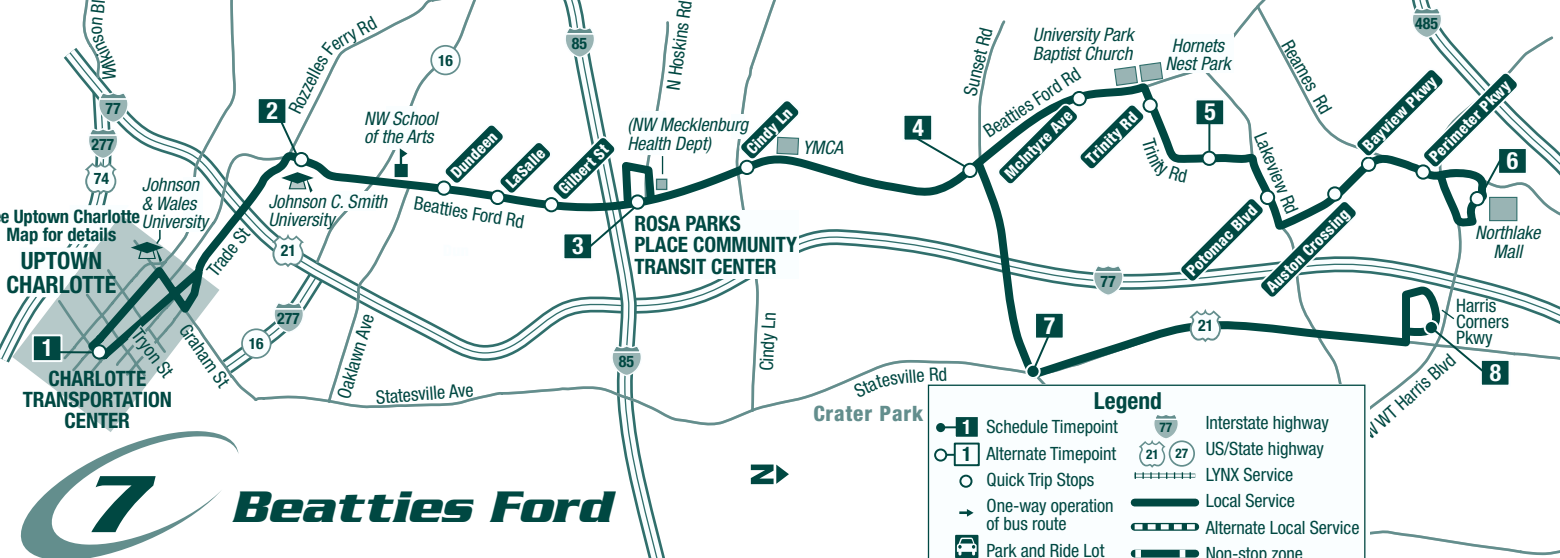

To Uptown Charlotte Weekdays / De Lunes a Viernes

Northlake Mall	Feldbank & Trinity	Harris Corners Pkwy	Sunset & Statesville	Sunset & Beatties Ford	Rosa Parks Place CTC	Trade & Beatties Ford	Charlotte Trans. Center
6	5	8	7	4	3	2	1
5:47	5:53	--	--	5:58	6:04	6:13	6:20
--	--	6:13	6:20	6:24	6:30	6:39	6:46
6:27	6:34	--	--	6:40	6:46	6:55	7:02
--	--	6:41	6:48	6:53	6:59	7:08	7:15
6:51	6:58	--	--	7:04	7:10	7:19	7:26
--	--	7:11	7:18	7:23	7:29	7:38	7:45
7:21	7:28	--	--	7:34	7:40	7:49	7:56
--	--	7:41	7:48	7:53	7:59	8:08	8:15
7:51	7:58	--	--	8:04	8:10	8:19	8:26
--	--	8:11	8:18	8:23	8:29	8:38	8:45
8:21	8:28	--	--	8:34	8:40	8:49	8:56
--	--	8:41	8:48	8:53	8:59	9:08	9:15
8:51	8:58	--	--	9:04	9:10	9:19	9:26
--	--	9:11	9:18	9:23	9:29	9:38	9:45
9:23	9:30	--	--	9:36	9:42	9:51	9:58
--	--	9:41	9:48	9:53	9:59	10:08	10:15
9:54	10:01	--	--	10:07	10:13	10:22	10:29
--	--	10:11	10:18	10:23	10:29	10:39	10:48
10:24	10:31	--	--	10:37	10:43	10:53	11:02
--	--	10:41	10:48	10:53	10:59	11:09	11:18
10:54	11:01	--	--	11:07	11:13	11:23	11:32
--	--	11:11	11:18	11:23	11:29	11:39	11:48
11:24	11:31	--	--	11:37	11:43	11:53	12:02
--	--	11:42	11:49	11:54	12:00	12:10	12:19
11:55	12:02	--	--	12:08	12:14	12:24	12:33
--	--	12:12	12:18	12:23	12:29	12:39	12:48
12:25	12:32	--	--	12:38	12:44	12:54	1:03
--	--	12:42	12:48	12:53	12:59	1:09	1:18
12:55	1:02	--	--	1:08	1:14	1:24	1:33
--	--	1:12	1:18	1:23	1:29	1:39	1:48
1:25	1:32	--	--	1:38	1:44	1:54	2:03
--	--	1:42	1:48	1:53	1:59	2:09	2:18
1:55	2:02	--	--	2:08	2:14	2:24	2:33
--	--	2:12	2:18	2:23	2:29	2:39	2:48
2:25	2:32	--	--	2:38	2:44	2:54	3:03
--	--	2:42	2:48	2:53	2:59	3:09	3:18
2:55	3:02	--	--	3:08	3:14	3:24	3:33
--	--	3:12	3:18	3:23	3:29	3:39	3:48
3:25	3:32	--	--	3:38	3:44	3:54	4:03
--	--	3:43	3:49	3:54	4:00	4:10	4:19
3:55	4:02	--	--	4:08	4:14	4:24	4:33
--	--	4:13	4:19	4:24	4:30	4:40	4:49
4:25	4:32	--	--	4:38	4:44	4:54	5:03
--	--	4:43	4:49	4:54	5:00	5:10	5:19
4:55	5:02	--	--	5:08	5:14	5:24	5:33
--	--	5:13	5:19	5:23	5:29	5:39	5:48
5:25	5:32	--	--	5:38	5:44	5:54	6:03
--	--	5:43	5:49	5:53	5:59	6:09	6:18
5:55	6:02	--	--	6:08	6:14	6:24	6:33
--	--	6:13	6:19	6:23	6:29	6:39	6:48
6:25	6:32	--	--	6:38	6:44	6:54	7:03
--	--	6:43	6:49	6:53	6:59	7:09	7:18
6:55	7:02	--	--	7:08	7:14	7:24	7:33
--	--	7:13	7:19	7:23	7:29	7:39	7:48
7:25	7:32	--	--	7:38	7:44	7:54	8:03
--	--	7:42	7:48	7:52	7:58	8:08	8:17
7:54	8:01	--	--	8:07	8:13	8:23	8:32
--	--	8:12	8:18	8:22	8:27	8:37	8:46
8:24	8:31	--	--	8:36	8:41	8:51	9:00
--	--	8:54	9:00	9:04	9:09	9:19	9:28
9:11	9:18	--	--	9:23	9:28	9:36	9:45
--	--	9:34	9:40	9:44	9:49	9:57	10:06
9:51	9:58	--	--	10:03	10:08	10:16	10:25
--	--	10:14	10:20	10:24	10:29	10:37	10:44
10:31	10:38	--	--	10:42	10:47	10:55	11:02
--	--	10:53	10:59	11:03	11:08	11:16	11:23
11:07	11:14	--	--	11:18	11:23	11:31	11:38
--	--	11:24	11:30	11:33	11:38	11:46	11:53

pm times are shown in bold type
-- denotes no pickup or drop off
Q Quick trips only service the stops referenced on the map