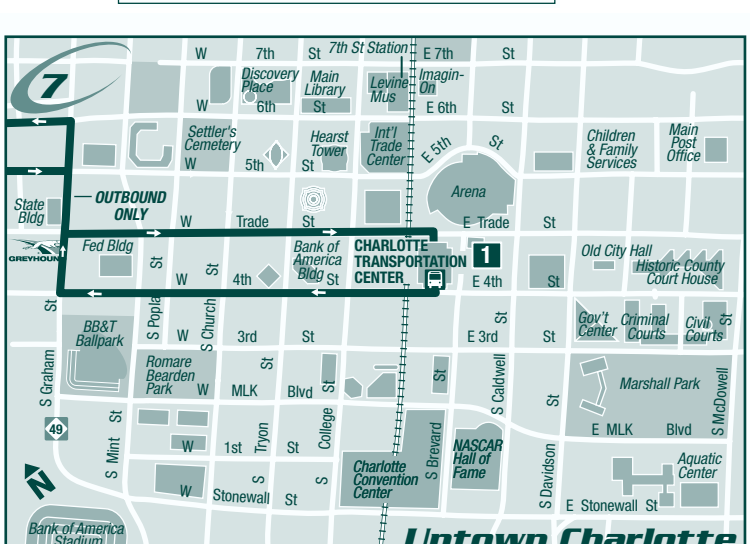

To Uptown Charlotte Saturdays / Sábados

Northlake Mall	Feldbank & Trinity	Harris Corners Pkwy	Sunset & Statesville	Sunset & Beatties Ford	Rosa Parks Place CTC	Trade & Beatties Ford	Charlotte Trans. Center
6	5	8	7	4	3	2	1
5:47	5:53	--	--	5:58	6:04	6:13	6:20
--	--	6:13	6:20	6:24	6:30	6:39	6:46
6:27	6:34	--	--	6:40	6:46	6:55	7:02
--	--	6:49	6:56	7:01	7:07	7:16	7:23
7:10	7:17	--	--	7:23	7:29	7:38	7:45
--	--	7:29	7:36	7:41	7:47	7:56	8:03
7:50	7:57	--	--	8:03	8:09	8:18	8:25
--	--	8:09	8:16	8:21	8:27	8:36	8:43
8:30	8:37	--	--	8:43	8:49	8:58	9:05
--	--	8:49	8:56	9:01	9:07	9:16	9:23
9:10	9:17	--	--	9:23	9:29	9:38	9:45
--	--	9:29	9:36	9:41	9:47	9:56	10:03
9:50	9:57	--	--	10:03	10:09	10:18	10:25
--	--	10:09	10:16	10:21	10:27	10:37	10:46
10:30	10:37	--	--	10:43	10:49	10:59	11:08
--	--	10:49	10:56	11:01	11:07	11:17	11:26
11:10	11:17	--	--	11:23	11:29	11:39	11:48
--	--	11:29	11:36	11:41	11:47	11:57	12:06
11:50	11:57	--	--	12:03	12:09	12:19	12:28
--	--	12:13	12:19	12:24	12:30	12:40	12:49
12:30	12:37	--	--	12:43	12:49	12:59	1:08
--	--	12:53	12:59	1:04	1:10	1:20	1:29
1:10	1:17	--	--	1:23	1:29	1:39	1:48
--	--	1:33	1:39	1:44	1:50	2:00	2:09
1:50	1:57	--	--	2:03	2:09	2:19	2:28
--	--	2:13	2:19	2:24	2:30	2:40	2:49
2:30	2:37	--	--	2:43	2:49	2:59	3:08
--	--	2:53	2:59	3:04	3:10	3:20	3:29
3:10	3:17	--	--	3:23	3:29	3:39	3:48
--	--	3:33	3:39	3:44	3:50	4:00	4:09
3:50	3:57	--	--	4:03	4:09	4:19	4:28
--	--	4:13	4:19	4:24	4:30	4:40	4:49
4:30	4:37	--	--	4:43	4:49	4:59	5:08
--	--	4:53	4:59	5:04	5:10	5:20	5:29
5:10	5:17	--	--	5:23	5:29	5:39	5:48
--	--	5:33	5:39	5:43	5:49	5:59	6:08
5:50	5:57	--	--	6:03	6:09	6:19	6:28
--	--	6:14	6:20	6:24	6:30	6:40	6:49
6:31	6:38	--	--	6:44	6:50	7:00	7:09
--	--	6:54	7:00	7:04	7:10	7:20	7:29
7:11	7:18	--	--	7:24	7:30	7:40	7:49
--	--	7:34	7:40	7:44	7:50	8:00	8:09
7:51	7:58	--	--	8:04	8:10	8:20	8:29
--	--	8:14	8:20	8:24	8:29	8:39	8:48
8:31	8:38	--	--	8:43	8:48	8:58	9:07
--	--	8:54	9:00	9:04	9:09	9:19	9:28
9:11	9:18	--	--	9:23	9:28	9:36	9:45
--	--	9:34	9:40	9:44	9:49	9:57	10:06
9:51	9:58	--	--	10:03	10:08	10:16	10:25
--	--	10:14	10:20	10:24	10:29	10:37	10:44
10:31	10:38	--	--	10:42	10:47	10:55	11:02
--	--	10:53	10:59	11:03	11:08	11:16	11:23
11:07	11:14	--	--	11:18	11:23	11:31	11:38
--	--	11:24	11:30	11:33	11:38	11:46	11:53
--	--	11:54	12:00	12:03	12:08	12:16	12:23
--	--	12:24	12:30	12:33	12:38	12:46	12:53
--	--	12:54	1:00	1:03	1:08	1:16	1:23

pm times are shown in bold type
-- denotes no pickup or drop off

To Uptown Charlotte Sundays / Domingos

Northlake Mall	Feldbank & Trinity	Harris Corners Pkwy	Sunset & Statesville	Sunset & Beatties Ford	Rosa Parks Place CTC	Trade & Beatties Ford	Charlotte Trans. Center
6	5	8	7	4	3	2	1
--	--	5:47	5:52	5:55	6:00	6:08	6:15
6:12	6:19	--	--	6:25