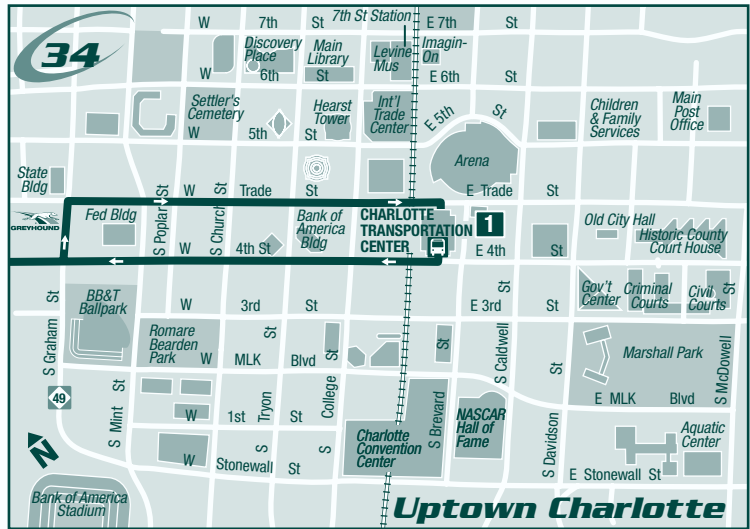

To Uptown Charlotte

Saturdays / Sábados

Paw Creek Shopping Center 5	Ashley & Alleghany 3	Freedom & Berryhill 2	Charlotte Transportation Center 1
5:59	6:11	6:19	6:29
6:29	6:41	6:49	6:59
6:59	7:11	7:19	7:29
7:33	7:45	7:53	8:04
8:03	8:15	8:23	8:34
8:33	8:45	8:53	9:04
9:03	9:15	9:23	9:34
9:33	9:45	9:53	10:04
10:03	10:16	10:24	10:35
10:33	10:46	10:56	11:07
11:03	11:16	11:26	11:37
11:33	11:46	11:56	12:07
12:03	12:16	12:26	12:37
12:33	12:46	12:56	1:07
1:03	1:16	1:26	1:37
1:33	1:46	1:56	2:07
2:03	2:16	2:26	2:37
2:33	2:46	2:56	3:07
3:03	3:16	3:26	3:37
3:33	3:46	3:56	4:07
4:03	4:16	4:26	4:37
4:33	4:46	4:56	5:07
5:03	5:16	5:26	5:37
5:33	5:46	5:55	6:05
6:03	6:16	6:25	6:35
6:33	6:46	6:55	7:05
7:03	7:16	7:25	7:35
7:33	7:46	7:55	8:05
8:03	8:16	8:25	8:35
8:33	8:46	8:55	9:05
9:03	9:16	9:25	9:35
9:33	9:46	9:55	10:05
10:03	10:16	10:25	10:35
10:33	10:45	10:54	11:04
11:03	11:15	11:24	11:34
11:31	11:43	11:52	12:02

pm times are shown in bold type

To Uptown Charlotte

Sundays / Domingos

Paw Creek Shopping Center 5	Ashley & Alleghany 3	Freedom & Berryhill 2	Charlotte Transportation Center 1
5:54	6:07	6:15	6:26
7:05	7:18	7:26	7:37
7:50	8:03	8:11	8:22
8:35	8:48	8:56	9:07
9:25	9:38	9:46	9:57
10:10	10:24	10:32	10:43
10:55	11:09	11:17	11:28
11:40	11:54	12:02	12:13
12:25	12:39	12:47	12:58
1:10	1:24	1:32	1:43
1:55	2:09	2:17	2:28
2:40	2:54	3:02	3:13
3:25	3:39	3:47	3:58
4:10	4:24	4:32	4:43
4:55	5:09	5:17	5:28
5:40	5:54	6:02	6:13
6:25	6:39	6:47	6:58
7:10	7:24	7:32	7:43
7:55	8:09	8:17	8:28
8:38	8:52	9:00	9:11
9:23	9:37	9:45	9:56
10:08	10:22	10:30	10:41
10:53	11:07	11:15	11:26
11:37	11:51	11:59	12:10
12:22	12:36	12:44	12:55

pm times are shown in bold type

Holiday Schedule

On New Year's Day, Memorial Day, Independence Day, Labor Day, Thanksgiving Day and Christmas Day, CATS will operate on a Sunday schedule.

On Martin Luther King's Birthday and the day after Thanksgiving Day, CATS will operate on a Saturday schedule.

Please look for holiday notices on our vehicles or call customer service at **704-336-RIDE (7433)**.