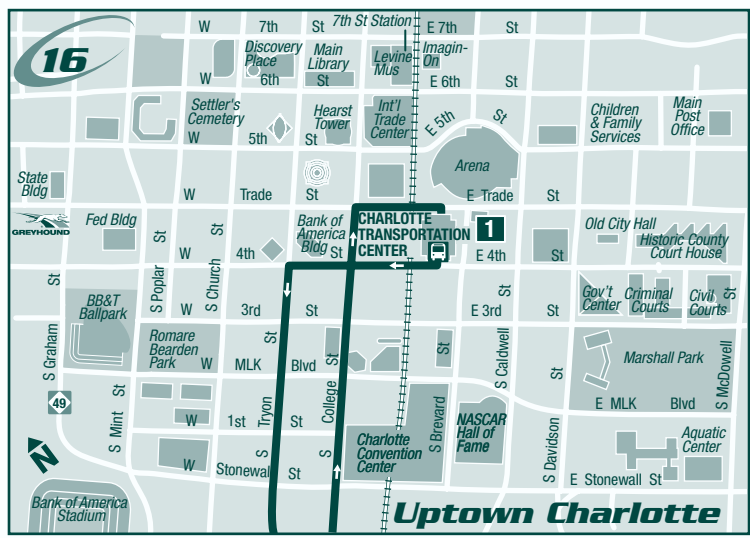

pm times are shown in bold type

To Uptown Charlotte Saturdays / Sábados

| CMC Steelcroft 5 | Arrowood & S. Tryon 4 | S. Tryon & Tyvola 3 | S. Tryon & Herman 2 | Charlotte Transportation Center 1 |
|---------------------|--------------------------|------------------------|------------------------|--------------------------------------|
| -:- | 6:18 | 6:24 | 6:32 | 6:45 |
| 6:27 | 6:43 | 6:49 | 6:57 | 7:10 |
| 6:57 | 7:13 | 7:19 | 7:27 | 7:40 |
| 7:27 | 7:43 | 7:49 | 7:57 | 8:10 |
| 7:56 | 8:12 | 8:18 | 8:26 | 8:39 |
| 8:26 | 8:42 | 8:48 | 8:56 | 9:09 |
| 8:56 | 9:12 | 9:18 | 9:27 | 9:40 |
| 9:26 | 9:42 | 9:48 | 9:57 | 10:10 |
| 9:57 | 10:13 | 10:19 | 10:28 | 10:41 |
| 10:27 | 10:46 | 10:52 | 11:02 | 11:15 |
| 10:57 | 11:16 | 11:22 | 11:32 | 11:45 |
| 11:28 | 11:47 | 11:53 | 12:03 | 12:16 |
| 12:00 | 12:19 | 12:25 | 12:35 | 12:48 |
| 12:31 | 12:50 | 12:56 | 1:06 | 1:19 |
| 1:01 | 1:20 | 1:26 | 1:36 | 1:49 |
| 1:31 | 1:50 | 1:56 | 2:06 | 2:19 |
| 2:01 | 2:21 | 2:27 | 2:37 | 2:51 |
| 2:31 | 2:51 | 2:57 | 3:07 | 3:21 |
| 3:02 | 3:22 | 3:28 | 3:38 | 3:52 |
| 3:32 | 3:52 | 3:58 | 4:08 | 4:22 |
| 4:02 | 4:22 | 4:28 | 4:39 | 4:53 |
| 4:32 | 4:52 | 4:58 | 5:09 | 5:23 |
| 5:02 | 5:22 | 5:28 | 5:39 | 5:53 |
| 5:32 | 5:52 | 5:58 | 6:09 | 6:23 |
| 6:02 | 6:20 | 6:26 | 6:35 | 6:49 |
| 6:30 | 6:48 | 6:54 | 7:03 | 7:17 |
| 7:00 | 7:18 | 7:24 | 7:33 | 7:47 |
| 7:30 | 7:48 | 7:54 | 8:03 | 8:17 |
| 7:56 | 8:14 | 8:20 | 8:29 | 8:43 |
| 8:26 | 8:44 | 8:50 | 8:59 | 9:13 |
| 8:56 | 9:14 | 9:20 | 9:29 | 9:43 |
| 9:26 | 9:44 | 9:50 | 9:59 | 10:13 |
| 9:56 | 10:14 | 10:20 | 10:29 | 10:43 |
| 10:26 | 10:42 | 10:48 | 10:56 | 11:09 |
| 10:52 | 11:08 | 11:14 | 11:22 | 11:35 |
| 11:22 | 11:38 | 11:44 | 11:52 | 12:05 |
| 11:52 | 12:08 | 12:14 | 12:22 | 12:35 |
| 12:22 | 12:38 | 12:44 | 12:52 | 1:05 |