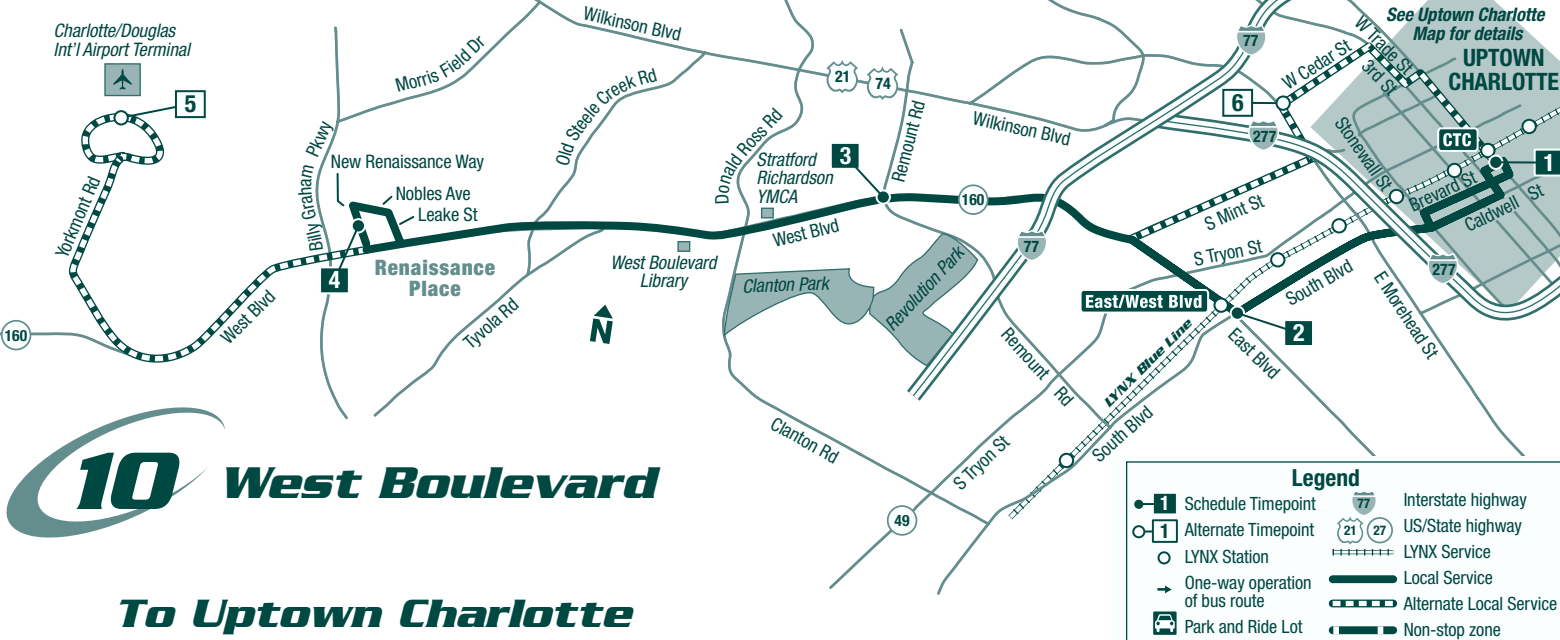

10 West Boulevard

To Uptown Charlotte Weekdays / De Lunes a Viernes

New Renaissance Way 4	West Blvd & Remount 3	LYNX East/West Blvd Station 2	Charlotte Transportation Center 1
5:42	5:49	5:55	6:01
6:12	6:19	6:25	6:31
6:42	6:49	6:55	7:01
7:10	7:19	7:26	7:33
7:40	7:49	7:56	8:03
8:10	8:19	8:26	8:33
8:40	8:49	8:56	9:03
9:10	9:19	9:26	9:33
9:40	9:49	9:56	10:03
10:10	10:19	10:26	10:33
10:28	10:37	10:44	10:51
10:48	10:57	11:04	11:11
11:08	11:17	11:24	11:31
11:28	11:37	11:44	11:51
11:48	11:57	12:04	12:11
12:08	12:17	12:24	12:31
12:29	12:38	12:45	12:52
12:49	12:58	1:05	1:12
1:09	1:18	1:25	1:32
1:29	1:38	1:45	1:52
1:49	1:58	2:05	2:12
2:09	2:18	2:25	2:32
2:29	2:38	2:45	2:52
2:49	2:58	3:05	3:12
3:09	3:18	3:25	3:32
3:29	3:38	3:45	3:52
3:49	3:58	4:05	4:12
4:09	4:18	4:25	4:32
4:29	4:38	4:45	4:52
4:49	4:58	5:05	5:12
5:09	5:18	5:25	5:32
5:29	5:38	5:45	5:52
5:49	5:58	6:05	6:12
6:09	6:18	6:25	6:32
6:29	6:38	6:45	6:52
6:49	6:58	7:05	7:12
7:12	7:19	7:26	7:33
7:42	7:49	7:56	8:03
8:12	8:19	8:26	8:33
8:42	8:49	8:56	9:03
9:12	9:19	9:26	9:33
9:42	9:49	9:56	10:03
10:12	10:19	10:26	10:33
10:42	10:49	10:56	11:03
11:12	11:19	11:26	11:33
11:42	11:49	11:56	12:03
12:12	12:19	12:26	12:33
12:35	12:42	12:49	12:56
1:08	1:15	1:22	1:29

pm times are shown in bold type