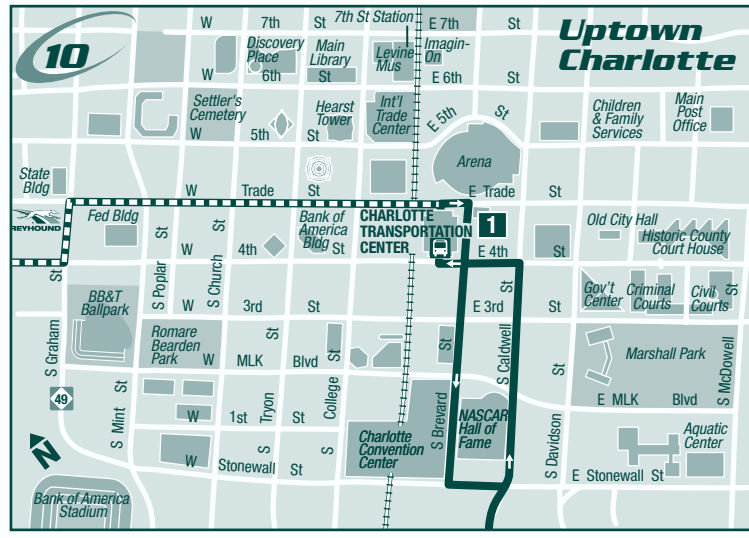

To Uptown Charlotte Saturdays / Sábados

New Renaissance Way 4	West Blvd & Remount 3	LYNX East/West Blvd Station 2	Charlotte Transportation Center 1
5:42	5:49	5:55	6:01
6:12	6:19	6:25	6:31
6:42	6:49	6:55	7:01
7:10	7:19	7:26	7:33
7:40	7:49	7:56	8:03
8:10	8:19	8:26	8:33
8:40	8:49	8:56	9:03
9:10	9:19	9:26	9:33
9:40	9:49	9:56	10:03
10:10	10:19	10:26	10:33
10:36	10:45	10:52	10:59
11:06	11:15	11:22	11:29
11:36	11:45	11:52	11:59
12:06	12:15	12:22	12:29
12:36	12:45	12:52	12:59
1:06	1:15	1:22	1:29
1:36	1:45	1:52	1:59
2:06	2:15	2:22	2:29
2:36	2:45	2:52	2:59
3:06	3:15	3:22	3:29
3:36	3:45	3:52	3:59
4:06	4:15	4:22	4:29
4:36	4:45	4:52	4:59
5:06	5:15	5:22	5:29
5:40	5:49	5:56	6:03
6:10	6:19	6:26	6:33
6:40	6:49	6:56	7:03
7:12	7:19	7:26	7:33
7:42	7:49	7:56	8:03
8:12	8:19	8:26	8:33
8:42	8:49	8:56	9:03
9:12	9:19	9:26	9:33
9:42	9:49	9:56	10:03
10:12	10:19	10:26	10:33
10:42	10:49	10:56	11:03
11:12	11:19	11:26	11:33
11:42	11:49	11:56	12:03
12:12	12:19	12:26	12:33
12:35	12:42	12:49	12:56
1:08	1:15	1:22	1:29

pm times are shown in bold type

To Uptown Charlotte Sundays/Domingos

New Renaissance Way 4	West Blvd & Remount 3	LYNX East/West Blvd Station 2	Charlotte Transportation Center 1
6:27	6:35	6:40	6:45
6:57	7:05	7:10	7:15
7:27	7:36	7:41	7:49
7:57	8:06	8:11	8:19
8:27	8:36	8:41	8:49
8:57	9:06	9:11	9:19
9:27	9:36	9:42	9:50
9:57	10:06	10:12	10:20
10:27	10:36	10:42	10:50
10:57	11:06	11:12	11:20
11:27	11:36	11:42	11:50
11:57	12:06	12:12	12:20
12:27	12:36	12:42	12:50
12:57	1:06	1:12	1:20
1:27	1:36	1:42	1:50
1:57	2:06	2:12	2:20
2:27	2:36	2:42	2:50
2:57	3:06	3:12	3:20
3:27	3:36	3:42	3:50
3:57	4:06	4:12	4:20
4:27	4:36	4:42	4:50
4:57	5:06	5:12	5:20
5:27	5:36	5:42	5:50
6:12	6:20	6:25	6:32
6:59	7:07	7:12	7:19
7:34	7:42	7:47	7:54
8:30	8:38	8:43	8:49
9:18	9:26	9:31	9:37
10:07	10:15	10:20	10:26
11:07	11:15	11:20	11:26
12:07	12:15	12:20	12:26

pm times are shown in bold type

Holiday Schedule

On New Year's Day, Memorial Day, Independence Day, Labor Day, Thanksgiving Day and Christmas Day, CATS will operate on a Sunday schedule.

On Martin Luther King's Birthday and the day after Thanksgiving Day, CATS will operate on a Saturday schedule.

Please look for holiday notices on our vehicles or call customer service at **704-336-RIDE (7433)**.

Transit Fares Effective July 1, 2016

Correct change only, please

Local	$2.20
Transfers (Local to Local/Community Shuttle)	FREE
Transfers (Local to Express)	80¢
Transfers (Local to Express Plus)	$2.20
People 62 years and up, people with disabilities with Transit ID or Medicare card	$1.10
Youth/Student (grades K-12), with a valid school or Transit ID (Children 12 and under are to be accompanied by an adult)	$1.10
Children (5 years and younger, accompanied by an adult)	FREE
Local Ten Ride Pass	$22.00
Local Weekly Pass (Unlimited rides)	$30.80
Local Monthly Pass (Unlimited rides)	$88.00
Senior/ADA Local Monthly Pass (Unlimited rides) with Transit ID or Medicare card	$44.00

Passengers must show valid proof of status when paying a half fare or showing a reduced fare pass.