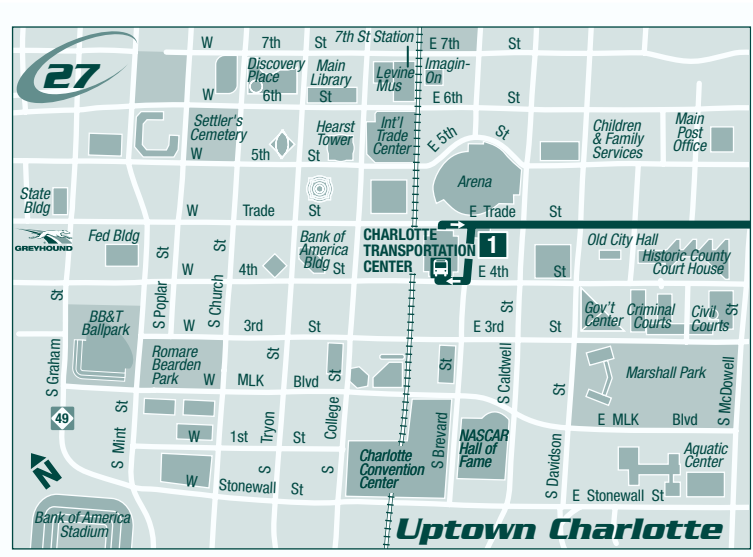

To Uptown Charlotte Saturdays / Sábados

Matthews-Mint Hill & Independence Point 5	Monroe & Sardis 4	Monroe & Sharon Amity 3	7th & Hawthorne 2	Charlotte Trans. Center 1
5:45	5:52	6:04	6:14	6:19
6:08	6:15	6:27	6:37	6:42
6:38	6:45	6:57	7:07	7:12
7:09	7:16	7:28	7:38	7:43
7:39	7:46	7:58	8:08	8:13
8:09	8:16	8:28	8:38	8:43
8:38	8:45	8:57	9:08	9:15
9:08	9:15	9:27	9:38	9:45
9:37	9:45	9:57	10:08	10:15
10:07	10:15	10:27	10:38	10:45
10:37	10:45	10:57	11:08	11:15
11:06	11:15	11:27	11:39	11:46
11:36	11:45	11:57	12:09	12:16
12:06	12:15	12:27	12:39	12:46
12:36	12:45	12:57	1:09	1:16
1:06	1:15	1:27	1:39	1:46
1:36	1:45	1:57	2:09	2:16
2:07	2:16	2:30	2:42	2:49
2:37	2:46	3:00	3:12	3:19
3:08	3:17	3:31	3:43	3:50
3:38	3:47	4:01	4:13	4:20
4:08	4:17	4:29	4:41	4:48
4:38	4:47	4:59	5:11	5:18
5:08	5:17	5:29	5:41	5:48
5:37	5:46	5:58	6:10	6:17
6:07	6:16	6:28	6:40	6:47
6:37	6:46	6:58	7:10	7:17
7:07	7:16	7:28	7:40	7:47
7:37	7:46	7:58	8:10	8:17
8:07	8:16	8:28	8:37	8:43
8:52	9:01	9:11	9:22	9:28
9:37	9:46	9:56	10:07	10:13
10:22	10:31	10:41	10:52	10:58
11:07	11:16	11:26	11:37	11:43
11:52	11:59	12:09	12:20	12:26
12:37	12:44	12:53	1:04	1:09
1:14	1:21	1:30	1:41	1:46

pm times are shown in bold type

Transit Fares Effective July 1, 2016

Correct change only, please

Local	$2.20
Transfers (Local to Local/Community Shuttle)	FREE
Transfers (Local to Express)	80¢
Transfers (Local to Express Plus)	$2.20
People 62 years and up, people with disabilities with Transit ID or Medicare card	$1.10
Youth/Student (grades K-12), with a valid school or Transit ID (Children 12 and under are to be accompanied by an adult)	$1.10
Children (5 years and younger, accompanied by an adult)	FREE
Local Ten Ride Pass	$22.00
Local Weekly Pass (Unlimited rides)	$30.80
Local Monthly Pass (Unlimited rides)	$88.00
Senior/ADA Local Monthly Pass (Unlimited rides) with Transit ID or Medicare card	$44.00

Passengers must show valid proof of status when paying a half fare or showing a reduced fare pass.

Prices and schedules are subject to change.

Transfers

Be sure to request your transfer when you are boarded. Transfers are issued at the time of payment and are free unless you are transferring to a higher priced service, in which case a small charge is required. Transfers are valid for up to 90 minutes and are good only on the next connecting bus or LYNX service.

Transit ID

Transit ID cards enable people at least 62 years of age, people with disabilities, students and children to ride at a reduced fare. Transit photo ID cards are made at the Charlotte Transportation Center, 310 E. Trade St., between 8:00 a.m. and 5:00 p.m. Monday – Friday, at a cost of $1.00. Proof of age and identity are required.

Customer Service Information