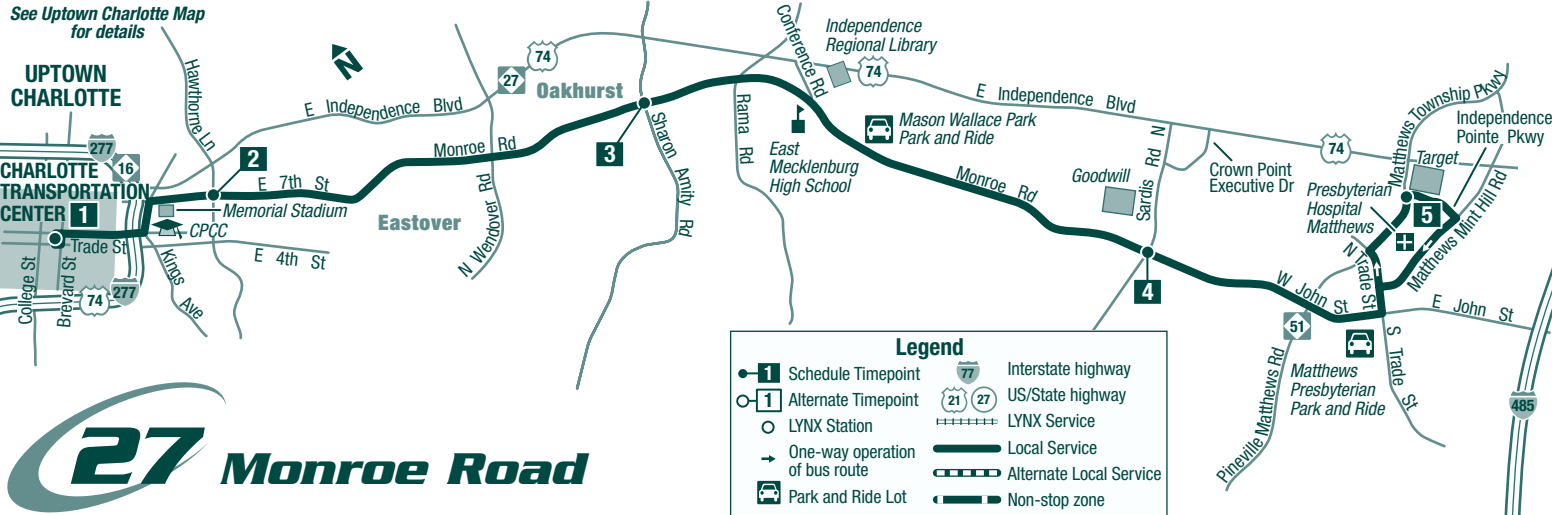

To Uptown Charlotte Weekdays / De Lunes a Viernes

Matthews-Mint Hill & Independence Point 5	Monroe & Sardis 4	Monroe & Sharon Amity 3	7th & Hawthorne 2	Charlotte Trans. Center 1
5:07	5:16	5:27	5:37	5:44
5:27	5:36	5:47	5:57	6:04
5:47	5:56	6:07	6:17	6:24
6:07	6:16	6:27	6:37	6:44
6:25	6:34	6:45	6:55	7:02
6:40	6:49	7:04	7:19	7:29
6:55	7:04	7:19	7:34	7:44
7:10	7:21	7:36	7:51	8:01
7:30	7:41	7:56	8:11	8:21
7:50	8:01	8:16	8:31	8:41
8:10	8:21	8:36	8:51	9:01
8:30	8:41	8:53	9:08	9:18
8:50	9:01	9:13	9:28	9:38
9:10	9:20	9:32	9:44	9:54
9:30	9:40	9:52	10:04	10:12
9:50	10:00	10:12	10:24	10:32
10:10	10:20	10:32	10:44	10:52
10:30	10:40	10:52	11:04	11:12
10:50	11:00	11:12	11:24	11:32
11:10	11:20	11:32	11:44	11:52
11:30	11:40	11:52	12:04	12:12
11:50	12:00	12:12	12:24	12:32
12:10	12:20	12:33	12:45	12:53
12:30	12:40	12:53	1:05	1:13
1:10	1:20	1:33	1:45	1:53
1:30	1:40	1:53	2:05	2:13
1:50	2:00	2:13	2:25	2:33
2:10	2:20	2:34	2:46	2:54
2:30	2:40	2:54	3:06	3:14
2:50	3:00	3:14	3:26	3:34
3:10	3:22	3:36	3:49	3:59
3:30	3:42	3:56	4:09	4:19
3:54	4:06	4:20	4:33	4:43
4:08	4:21	4:35	4:48	4:58
4:23	4:36	4:50	5:03	5:13
4:38	4:51	5:05	5:18	5:28
4:56	5:09	5:23	5:36	5:46
5:14	5:27	5:41	5:54	6:04
5:29	5:42	5:56	6:09	6:19
5:44	5:56	6:08	6:20	6:30
5:59	6:11	6:23	6:35	6:45
6:14	6:25	6:35	6:47	6:55
6:28	6:39	6:49	7:01	7:09
6:44	6:55	7:05	7:16	7:24
7:04	7:15	7:25	7:36	7:44
7:24	7:35	7:45	7:56	8:04
7:54	8:05	8:15	8:26	8:34
8:20	8:30	8:40	8:51	8:59
9:02	9:12	9:22	9:33	9:41
9:47	9:57	10:07	10:18	10:26
10:32	10:42	10:52	11:02	11:07
11:15	11:23	11:33	11:43	11:48
11:59	12:07	12:17	12:27	12:32
12:44	12:52	1:02	1:11	1:15

pm times are shown in bold type