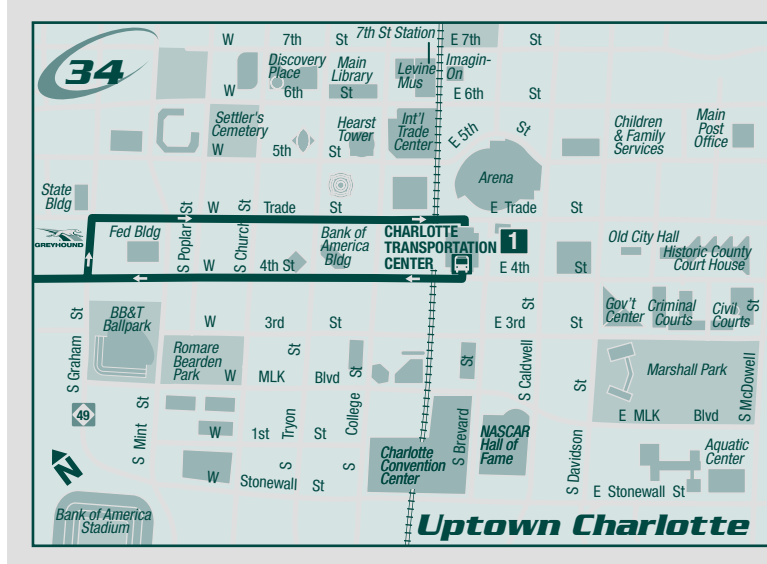

To Uptown Charlotte

Saturdays / Sábados

Paw Creek Shopping Center 5	Ashley & Alleghany 3	Freedom & Berryhill 2	Charlotte Transportation Center 1
5:59	6:11	6:19	6:29
6:29	6:41	6:49	6:59
6:59	7:11	7:19	7:29
7:33	7:45	7:53	8:04
8:03	8:15	8:23	8:34
8:33	8:45	8:53	9:04
9:03	9:15	9:23	9:34
9:33	9:45	9:53	10:04
10:03	10:16	10:24	10:35
10:33	10:46	10:56	11:07
11:03	11:16	11:26	11:37
11:33	11:46	11:56	12:07
12:03	12:16	12:26	12:37
12:33	12:46	12:56	1:07
1:03	1:16	1:26	1:37
1:33	1:46	1:56	2:07
2:03	2:16	2:26	2:37
2:33	2:46	2:56	3:07
3:03	3:16	3:26	3:37
3:33	3:46	3:56	4:07
4:03	4:16	4:26	4:37
4:33	4:46	4:56	5:07
5:03	5:16	5:26	5:37
5:33	5:46	5:55	6:05
6:03	6:16	6:25	6:35
6:33	6:46	6:55	7:05
7:03	7:16	7:25	7:35
7:33	7:46	7:55	8:05
8:03	8:16	8:25	8:35
8:33	8:46	8:55	9:05
9:03	9:16	9:25	9:35
9:33	9:46	9:55	10:05
10:03	10:16	10:25	10:35
10:33	10:45	10:54	11:04
11:03	11:15	11:24	11:34
11:31	11:43	11:52	12:02

pm times are shown in bold type

To Uptown Charlotte

Sundays / Domingos

Paw Creek Shopping Center 5	Ashley & Alleghany 3	Freedom & Berryhill 2	Charlotte Transportation Center 1
5:54	6:07	6:15	6:26
7:05	7:18	7:26	7:37
7:50	8:03	8:11	8:22
8:35	8:48	8:56	9:07
9:25	9:38	9:46	9:57
10:10	10:24	10:32	10:43
10:55	11:09	11:17	11:28
11:40	11:54	12:02	12:13
12:25	12:39	12:47	12:58
1:10	1:24	1:32	1:43
1:55	2:09	2:17	2:28
2:40	2:54	3:02	3:13
3:25	3:39	3:47	3:58
4:10	4:24	4:32	4:43
4:55	5:09	5:17	5:28
5:40	5:54	6:02	6:13
6:25	6:39	6:47	6:58
7:10	7:24	7:32	7:43
7:55	8:09	8:17	8:28
8:38	8:52	9:00	9:11
9:23	9:37	9:45	9:56
10:08	10:22	10:30	10:41
10:53	11:07	11:15	11:26
11:37	11:51	11:59	12:10
12:22	12:36	12:44	12:55

pm times are shown in bold type

Holiday Schedule

On New Year's Day, Memorial Day, Independence Day, Labor Day, Thanksgiving Day and Christmas Day, CATS will operate on a Sunday schedule.

On Martin Luther King's Birthday and the day after Thanksgiving Day, CATS will operate on a Saturday schedule.

Please look for holiday notices on our vehicles or call customer service at 704-336-RIDE (7433).

Transit Fares Effective July 1, 2016

Correct change only, please

Local	$2.20
Transfers (Local to Local/Community Shuttle)	FREE
Transfers (Local to Express)	80¢
Transfers (Local to Express Plus)	$2.20
People 62 years and up, people with disabilities with Transit ID or Medicare card	$1.10
Youth/Student (grades K-12), with a valid school or Transit ID (Children 12 and under are to be accompanied by an adult)	$1.10
Children (5 years and younger, accompanied by an adult)	FREE
Local Ten Ride Pass	$22.00
Local Weekly Pass (Unlimited rides)	$30.80
Local Monthly Pass (Unlimited rides)	$88.00
Senior/ADA Local Monthly Pass (Unlimited rides) with Transit ID or Medicare card	$44.00

Passengers must show valid proof of status when paying a half fare or showing a reduced fare pass.

Prices and schedules are subject to change.

Transfers