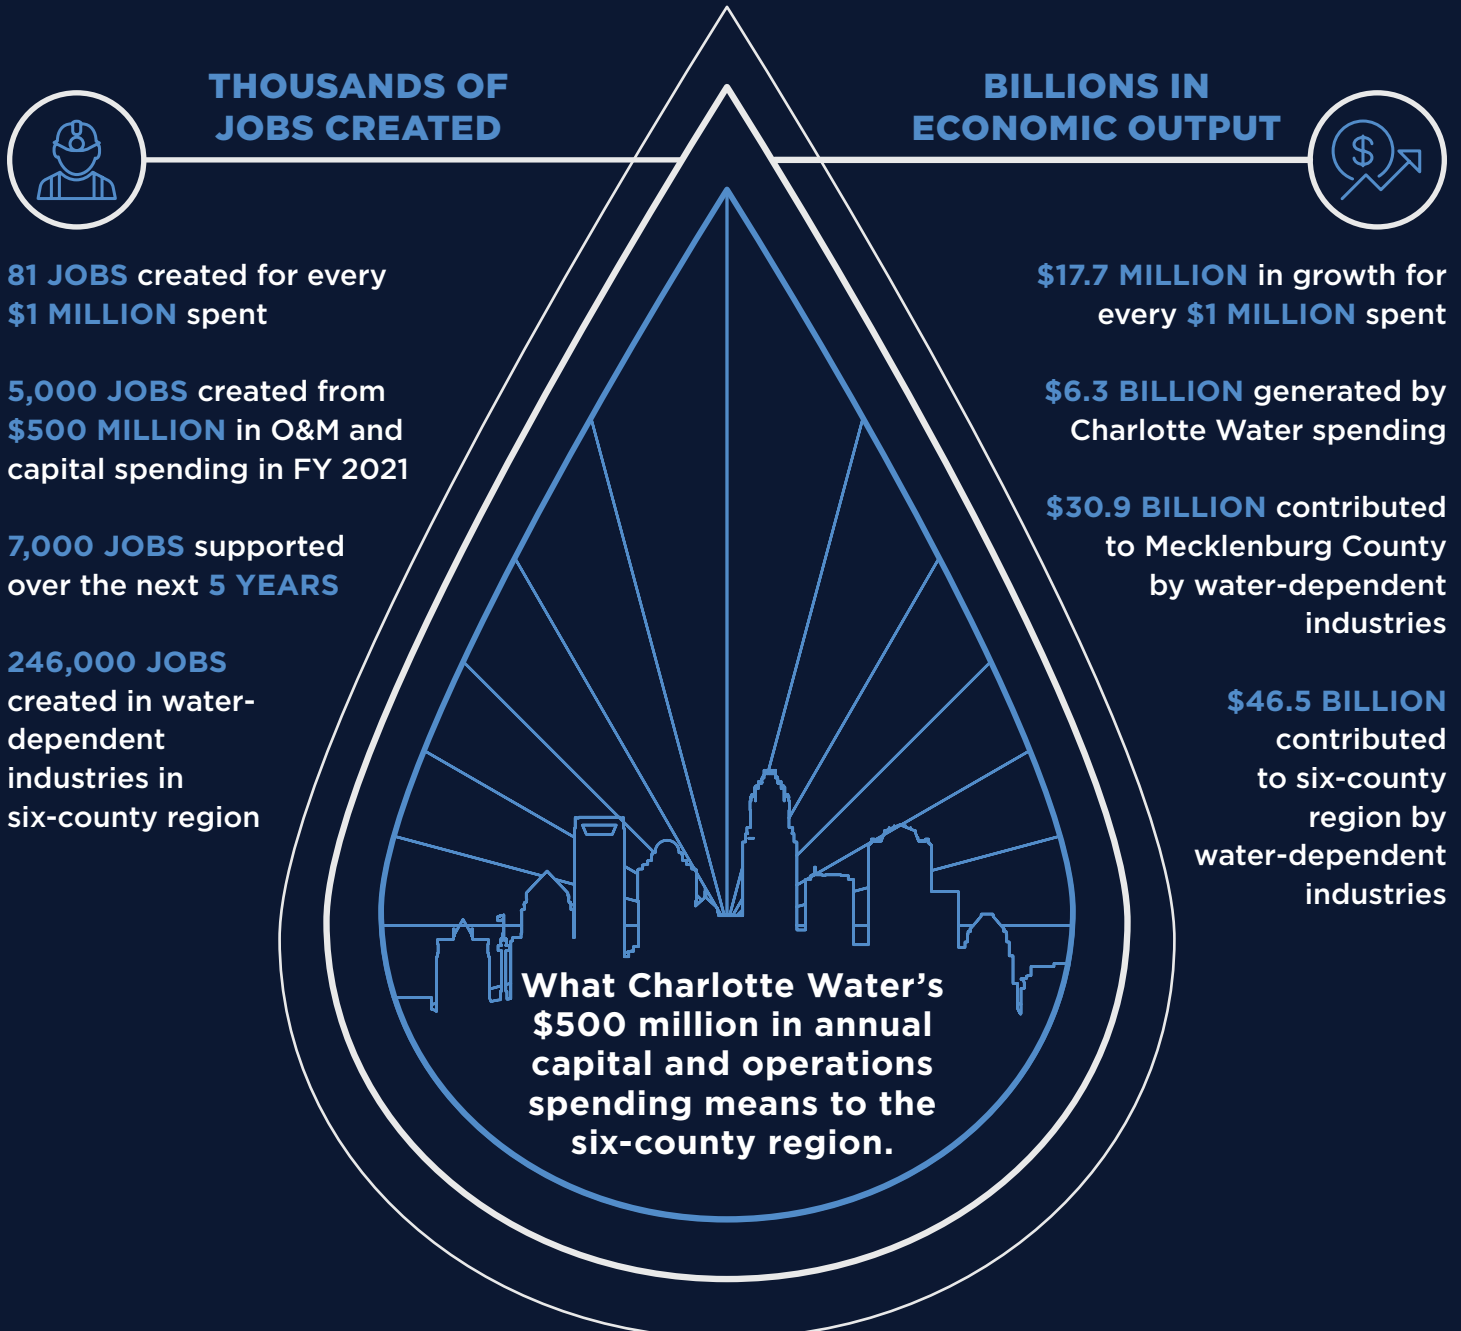

ECONOMIC IMPACT OF CHARLOTTE WATER ON THE REGIONAL ECONOMY

MARCH 2022

IN OPERATION
SINCE **1889**

1,019
EMPLOYEES

1,110,356
POPULATION

SERVICING
MECKLENBURG COUNTY