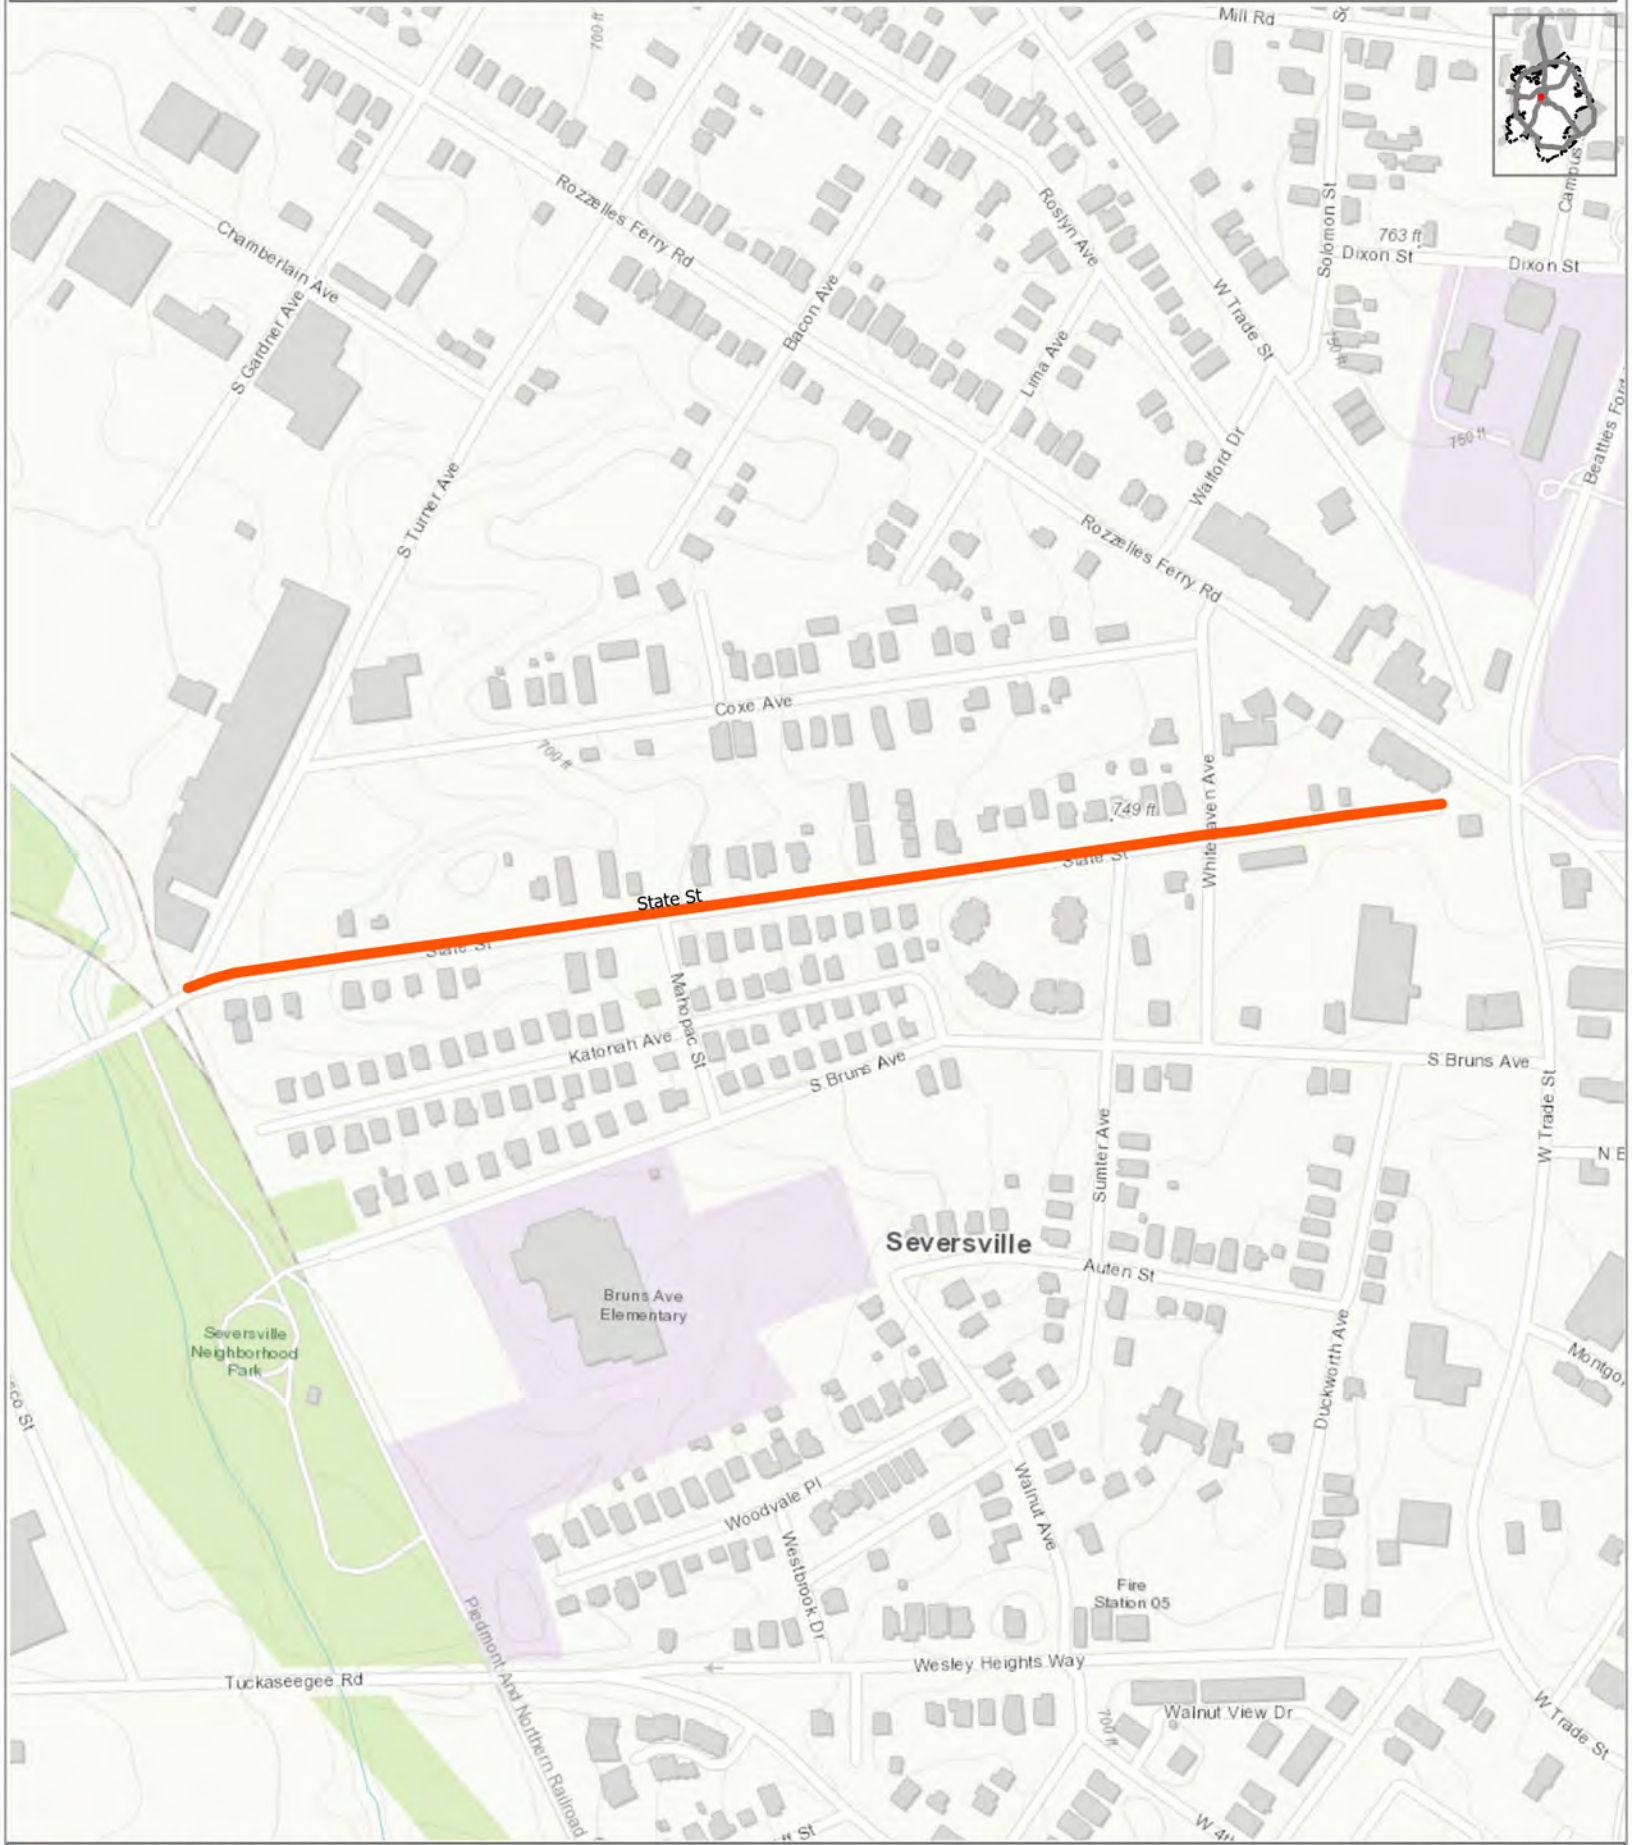

Potential Shared Street - State St.

— Potential Shared Street - 2,500 feet