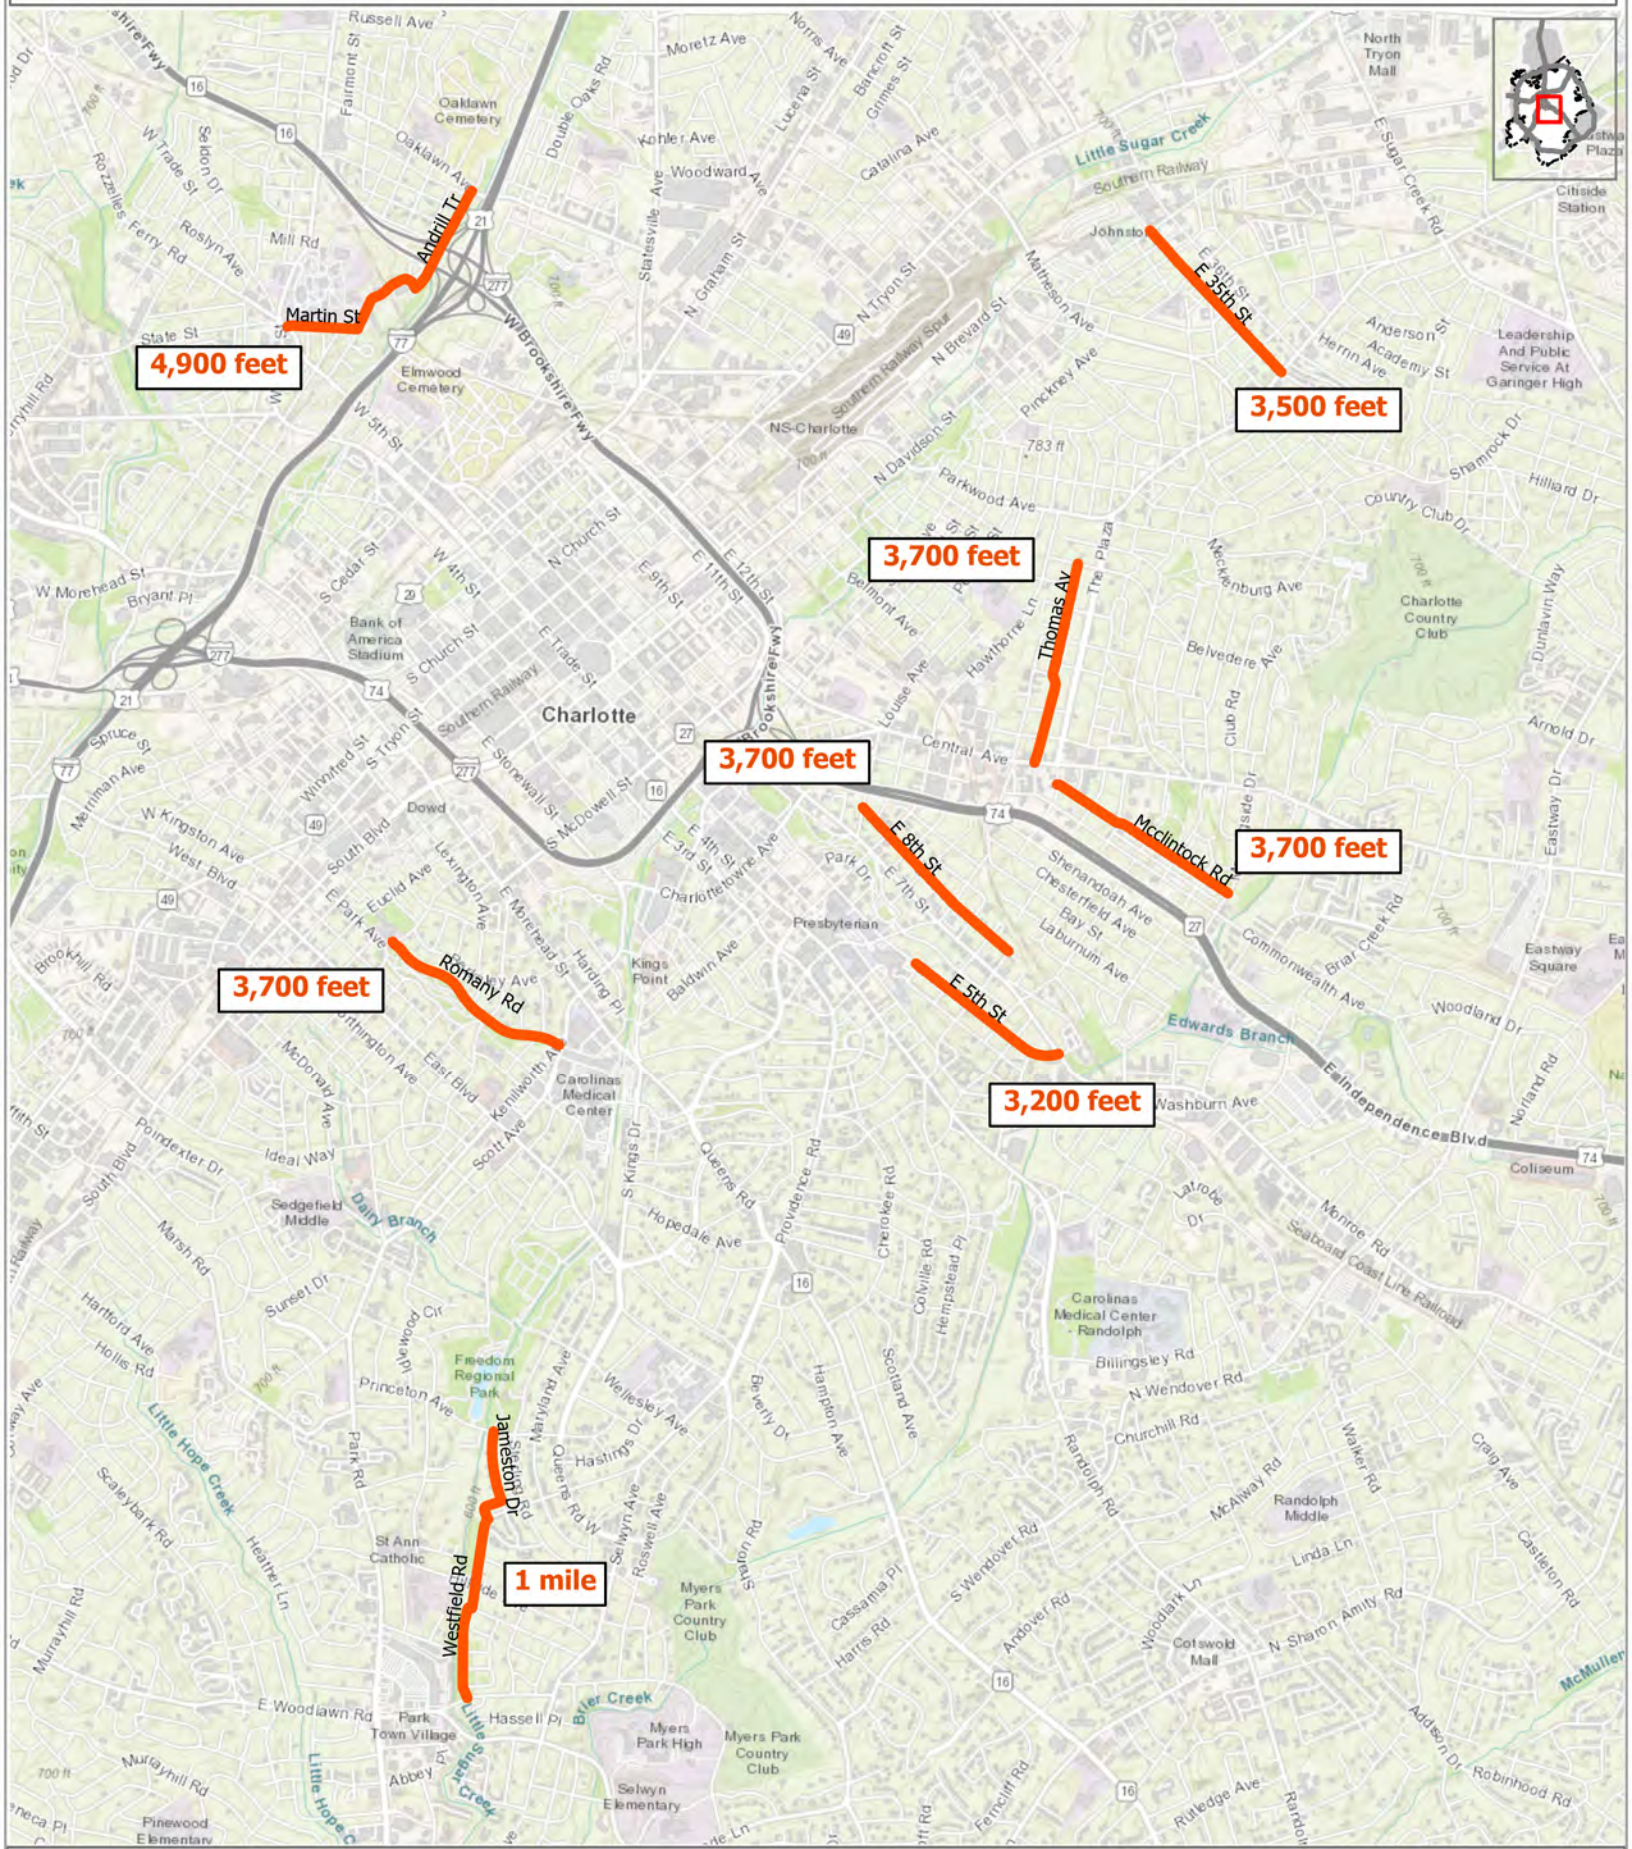

Potential Shared Streets

Potential Shared Streets