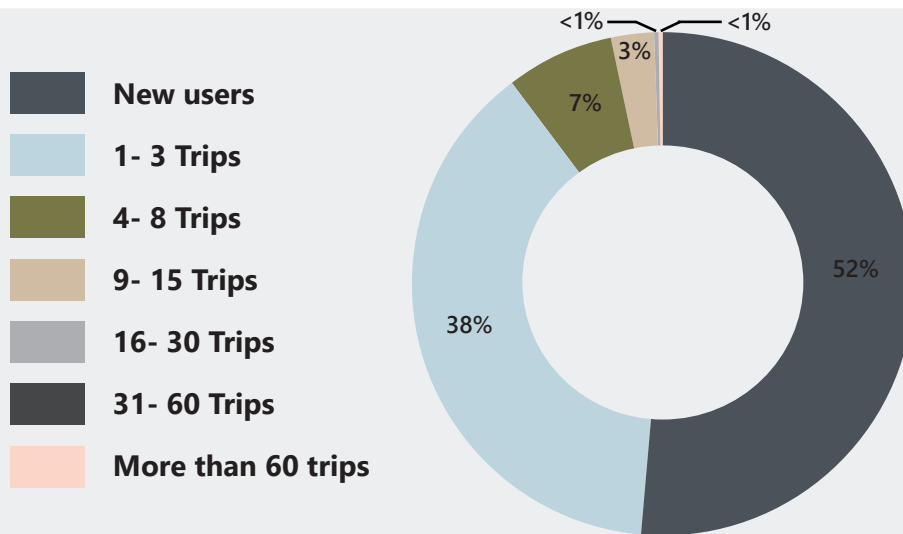

RIDERSHIP DATA

CHARLOTTE'S BIKE SHARE PILOT PROGRAM

Did you know that more than **58,367 PEOPLE** have tried dockless **BIKE SHARE** since November?

IN JUNE, THE AVERAGE DOCKLESS BIKE SHARE USER....

Took **1-3 TRIPS**

Traveled **1 MILE** per trip

Spent **11 MINUTES** biking per trip

Since launching in November, more than **191,583 TRIPS** have been taken using dockless **BIKE SHARE**

JUNE DATA

CHARLOTTE'S BIKE SHARE PILOT PROGRAM

TRIPS

33,083
trips were taken
in June

USERS

1,421
users tried
bike share for
the first time
in June

MILES

23,926
miles biked
in June

Since launching in November, more than
153,800 MILES have been biked on dockless **BIKE SHARE**