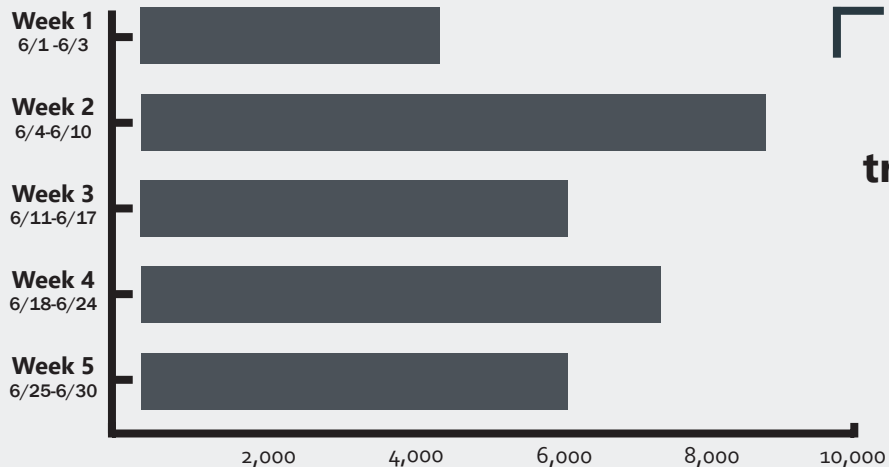

RIDERSHIP DATA

CHARLOTTE'S BIKE SHARE PILOT PROGRAM

Did you know that more than **58,367 PEOPLE** have tried dockless **BIKE SHARE** since November?

IN JUNE, THE AVERAGE DOCKLESS BIKE SHARE USER....

Took **1-3 TRIPS**

Traveled **1 MILE** per trip

Spent **11 MINUTES** biking per trip

Since launching in November, more than **191,583 TRIPS** have been taken using dockless **BIKE SHARE**

JUNE DATA

CHARLOTTE'S BIKE SHARE PILOT PROGRAM

TRIPS

33,083
trips were taken
in June

USERS

1,421
users tried
bike share for
the first time
in June

MILES

23,926
miles biked
in June

Since launching in November, more than
153,800 MILES have been biked on dockless **BIKE SHARE**