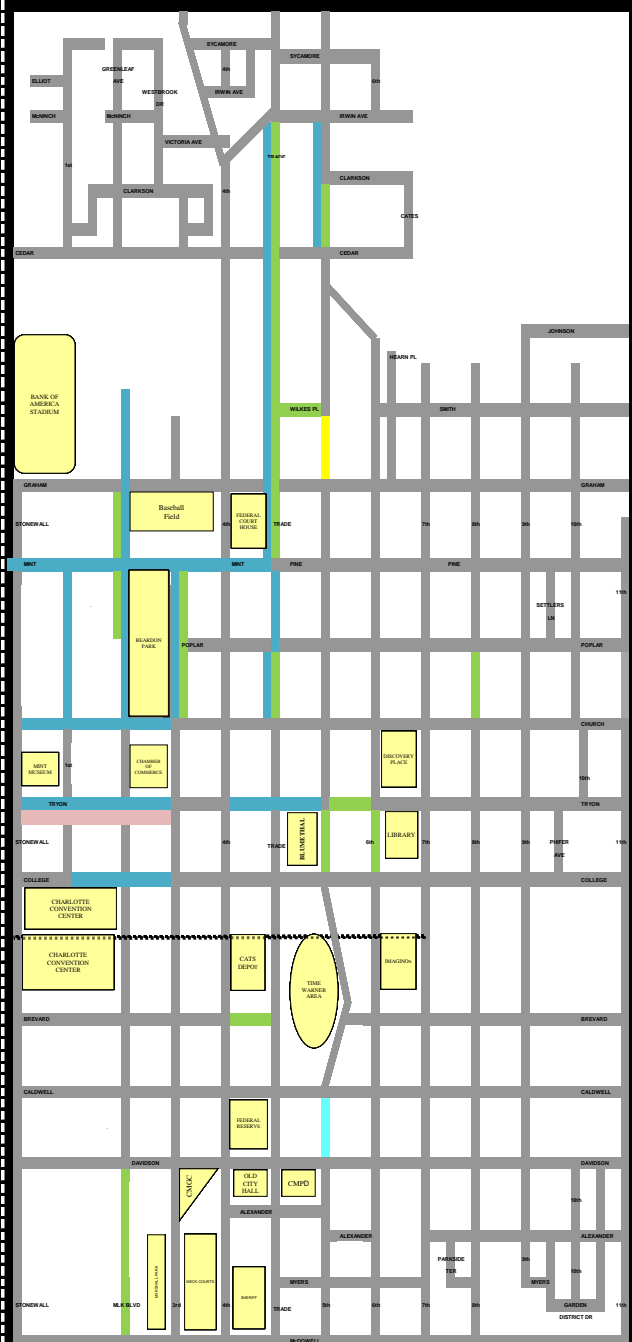

**ON STREET PARKING FOR 12/28/2018 to 01/03/2019**

**CONSTRUCTION**

**C-DOT**  
**RESTRICTIONS START 11/28/2017**  
**RESTRICTION ENDS 01/27/2019**  
**300 N. TRYON**  
**NO PARKING ANYTIME**

**CLT NEW YEAR'S EVE**  
**RESTRICTIONS START 12/31/2018**  
**RESTRICTION ENDS 01/01/2019**  
**300-500 S. TRYON**  
**NO PARKING ANYTIME**

**C-DOT**  
**RESTRICTIONS START 12/09/2017**  
**RESTRICTION ENDS 12/11/2018**  
**200 W. TRADE**  
**NO PARKING ANYTIME**

**HORNETS VS. BROOKLYN**  
**RESTRICTIONS START 12/28/2018**  
**RESTRICTION ENDS 12/29/2018**

**C-DOT**  
**RESTRICTIONS START 12/14/2017**  
**RESTRICTION ENDS 12/16/2018**  
**100 E. 6TH**  
**NO PARKING ANYTIME**

**HORNETS VS. ORLANDO**  
**RESTRICTIONS START 12/31/2018**  
**RESTRICTION ENDS 01/01/2019**

**C-DOT**  
**RESTRICTIONS START 10/05/2018**  
**RESTRICTION ENDS 01/05/2019**  
**400-900 W. TRADE**  
**NO PARKING ANYTIME**

**500 E. 5TH**  
**NO PARKING ANYTIME**

**C-DOT**  
**RESTRICTIONS START 05/15/2018**  
**RESTRICTION ENDS 03/14/2019**  
**100 E. 5TH**  
**NO PARKING ANYTIME**