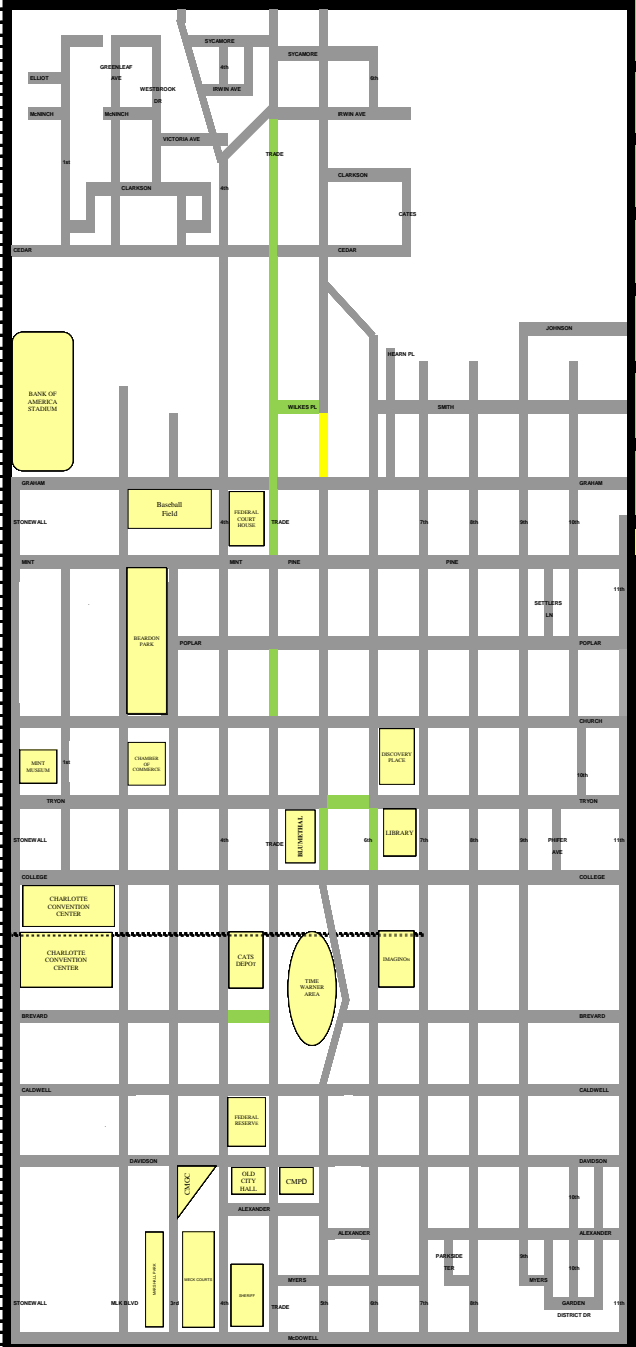

ON STREET PARKING FOR 01/04/2018 to 01/10/2019

CONSTRUCTION

C-DOT
RESTRICTIONS START 11/28/2017
RESTRICTION ENDS 01/27/2019
200 N. TRYON
NO PARKING ANYTIME

C-DOT
RESTRICTIONS START 12/09/2017
RESTRICTION ENDS 06/30/2019
200 W. TRADE
NO PARKING ANYTIME

C-DOT
RESTRICTIONS START 12/14/2017
RESTRICTION ENDS (TBA)
100 E. 6TH
NO PARKING ANYTIME

C-DOT
RESTRICTIONS START 10/05/2018
RESTRICTION ENDS (TBA)
400-900 W. TRADE
NO PARKING ANYTIME

C-DOT
RESTRICTIONS START 05/15/2018
RESTRICTION ENDS 03/14/2019
100 E. 5TH
NO PARKING ANYTIME

C-DOT
RESTRICTIONS START 09/06/2018
RESTRICTION ENDS 09/12/2020
100 N. WILKES PL.
NO PARKING ANYTIME

C-DOT
RESTRICTIONS START 12/26/2018
RESTRICTION ENDS 01/12/2019
100 S. BREVARD
NO PARKING ANYTIME

500 W. 5TH ST
NO PARKING ANYTIME