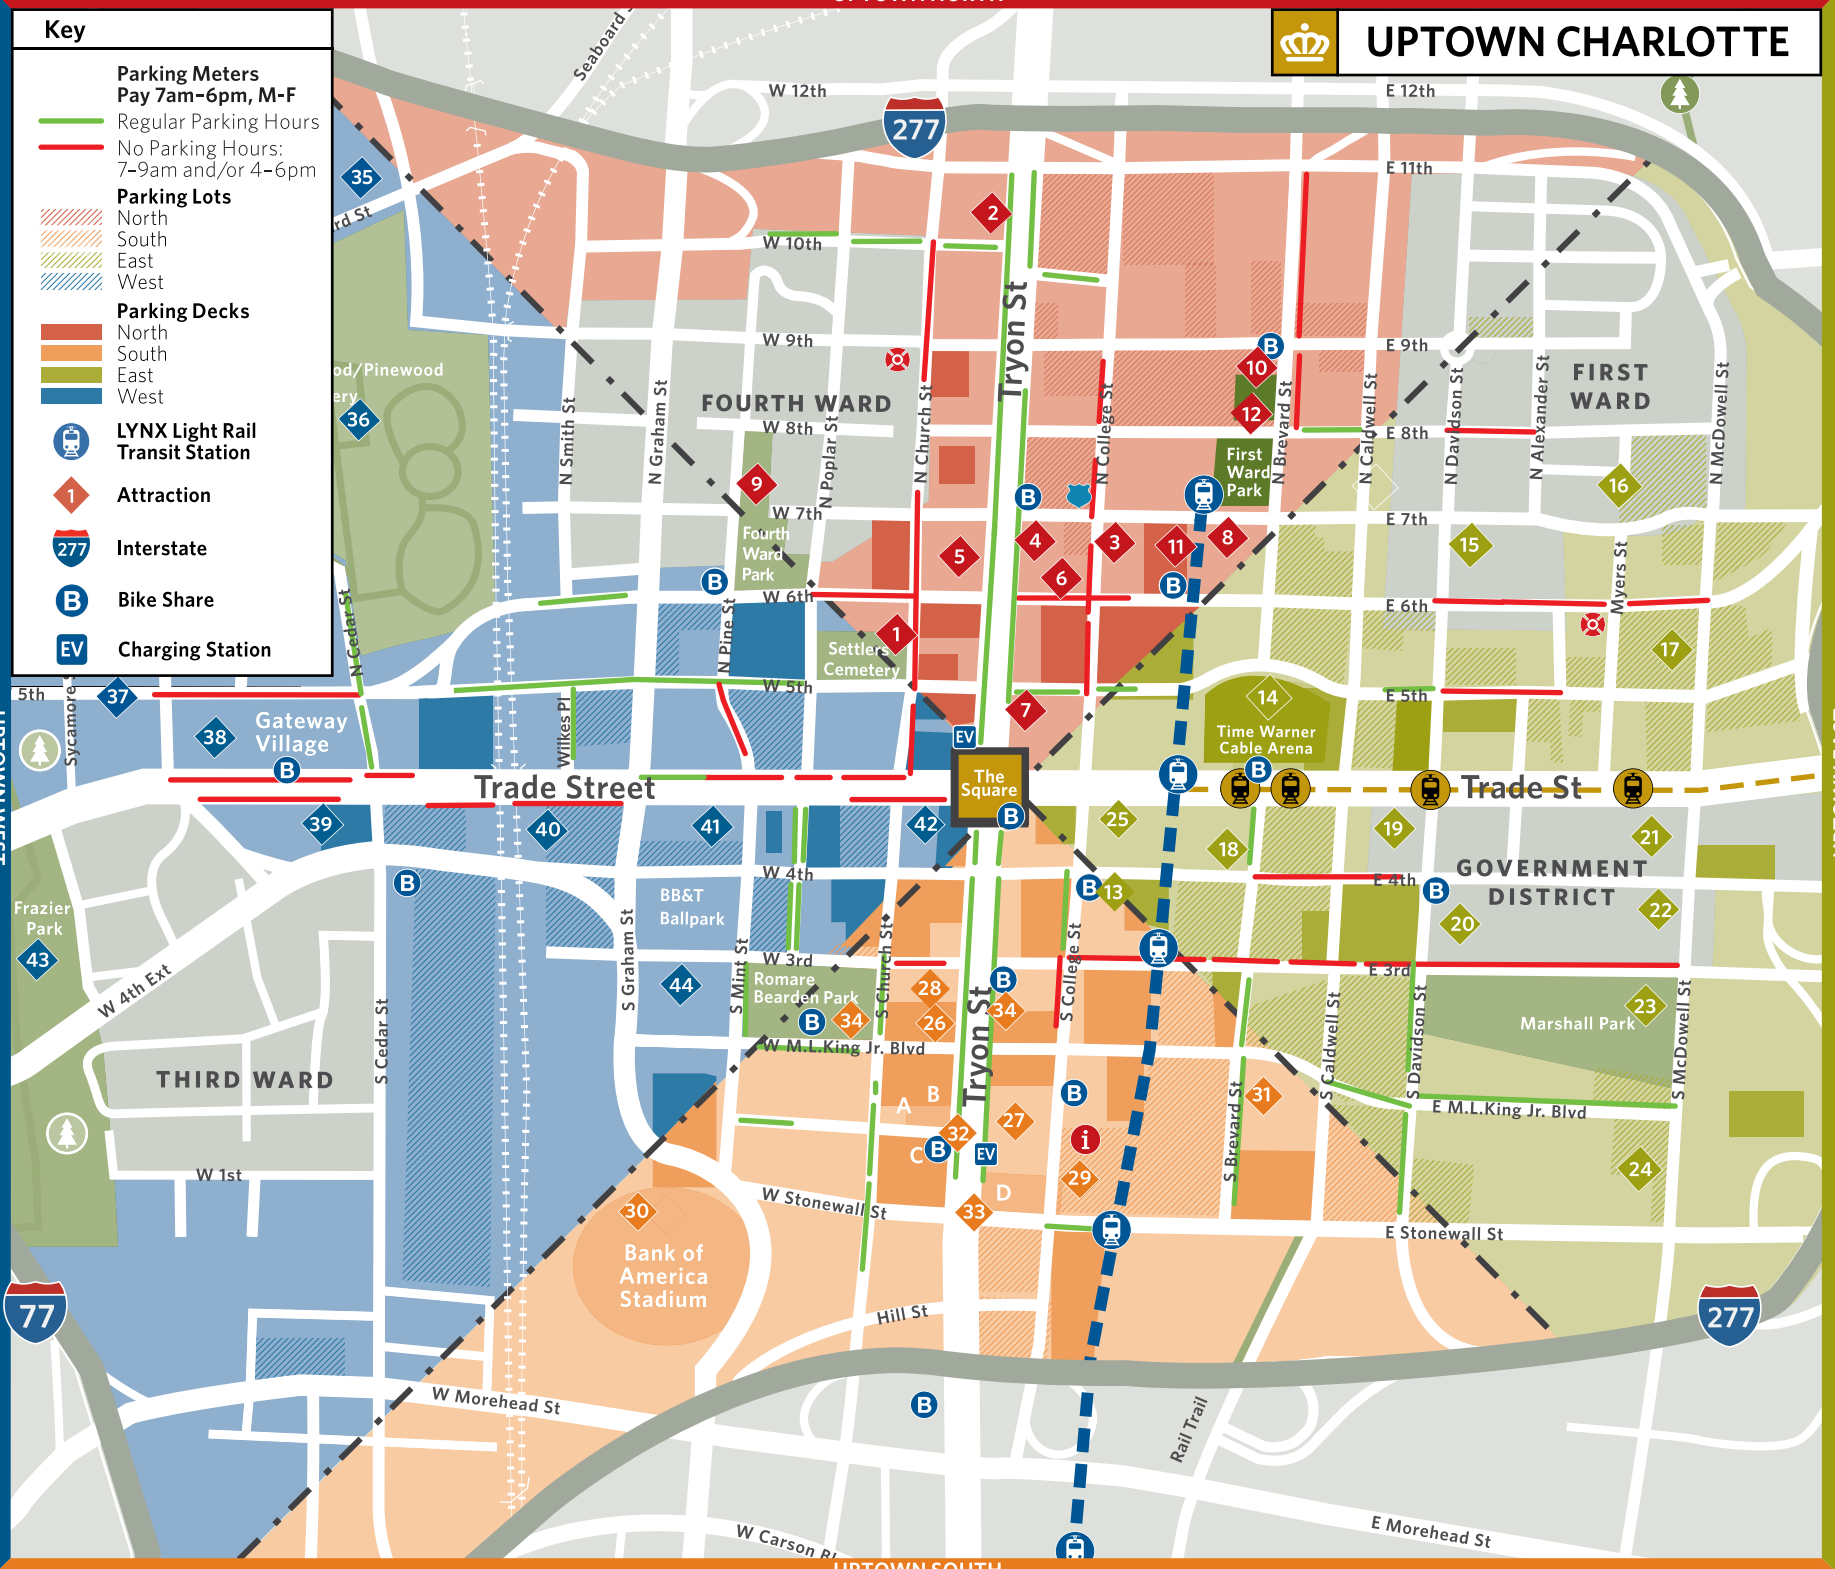

Key

- Parking Meters Pay 7am-6pm, M-F
- Regular Parking Hours
- No Parking Hours: 7-9am and/or 4-6pm
- Parking Lots**
  - North
  - South
  - East
  - West
- Parking Decks**
  - North
  - South
  - East
  - West
- LYNX Light Rail Transit Station
- 1 Attraction
- Interstate
- Bike Share
- Charging Station

- 32. Levine Center for the Arts
  - A. Knight Theater
  - B. Bechtler Museum of Modern Art
  - C. Mint Museum Uptown  
Mint Museum of Art  
Mint Museum of Craft + Design
  - D. Harvey B. Gantt Center for African-American Arts + Culture
- 33. Charlotte Liberty Walk (Start)
- 34. Romare Bearden Park

## UPTOWN WEST

- 35. NC Music Factory
- 36. Elmwood/Pinewood Cemetery
- 37. Ray's Splash Planet
- 38. Gateway Village
- 39. Johnson & Wales University
- 40. Greyhound Terminal
- 41. Federal Courthouse

- 42. Polk Park
- 43. Frazier Park
- 44. BB&T Ballpark

## UPTOWN NORTH

- 1. Settlers Cemetery
- 2. McColl Center for Visual Art
- 3. Levine Museum of the New South (Visitor Info Center)
- 4. Spirit Square Center for the Arts
- 5. Discovery Place
- 6. Main Public Library
- 7. North Carolina Blumenthal Performing Arts Center