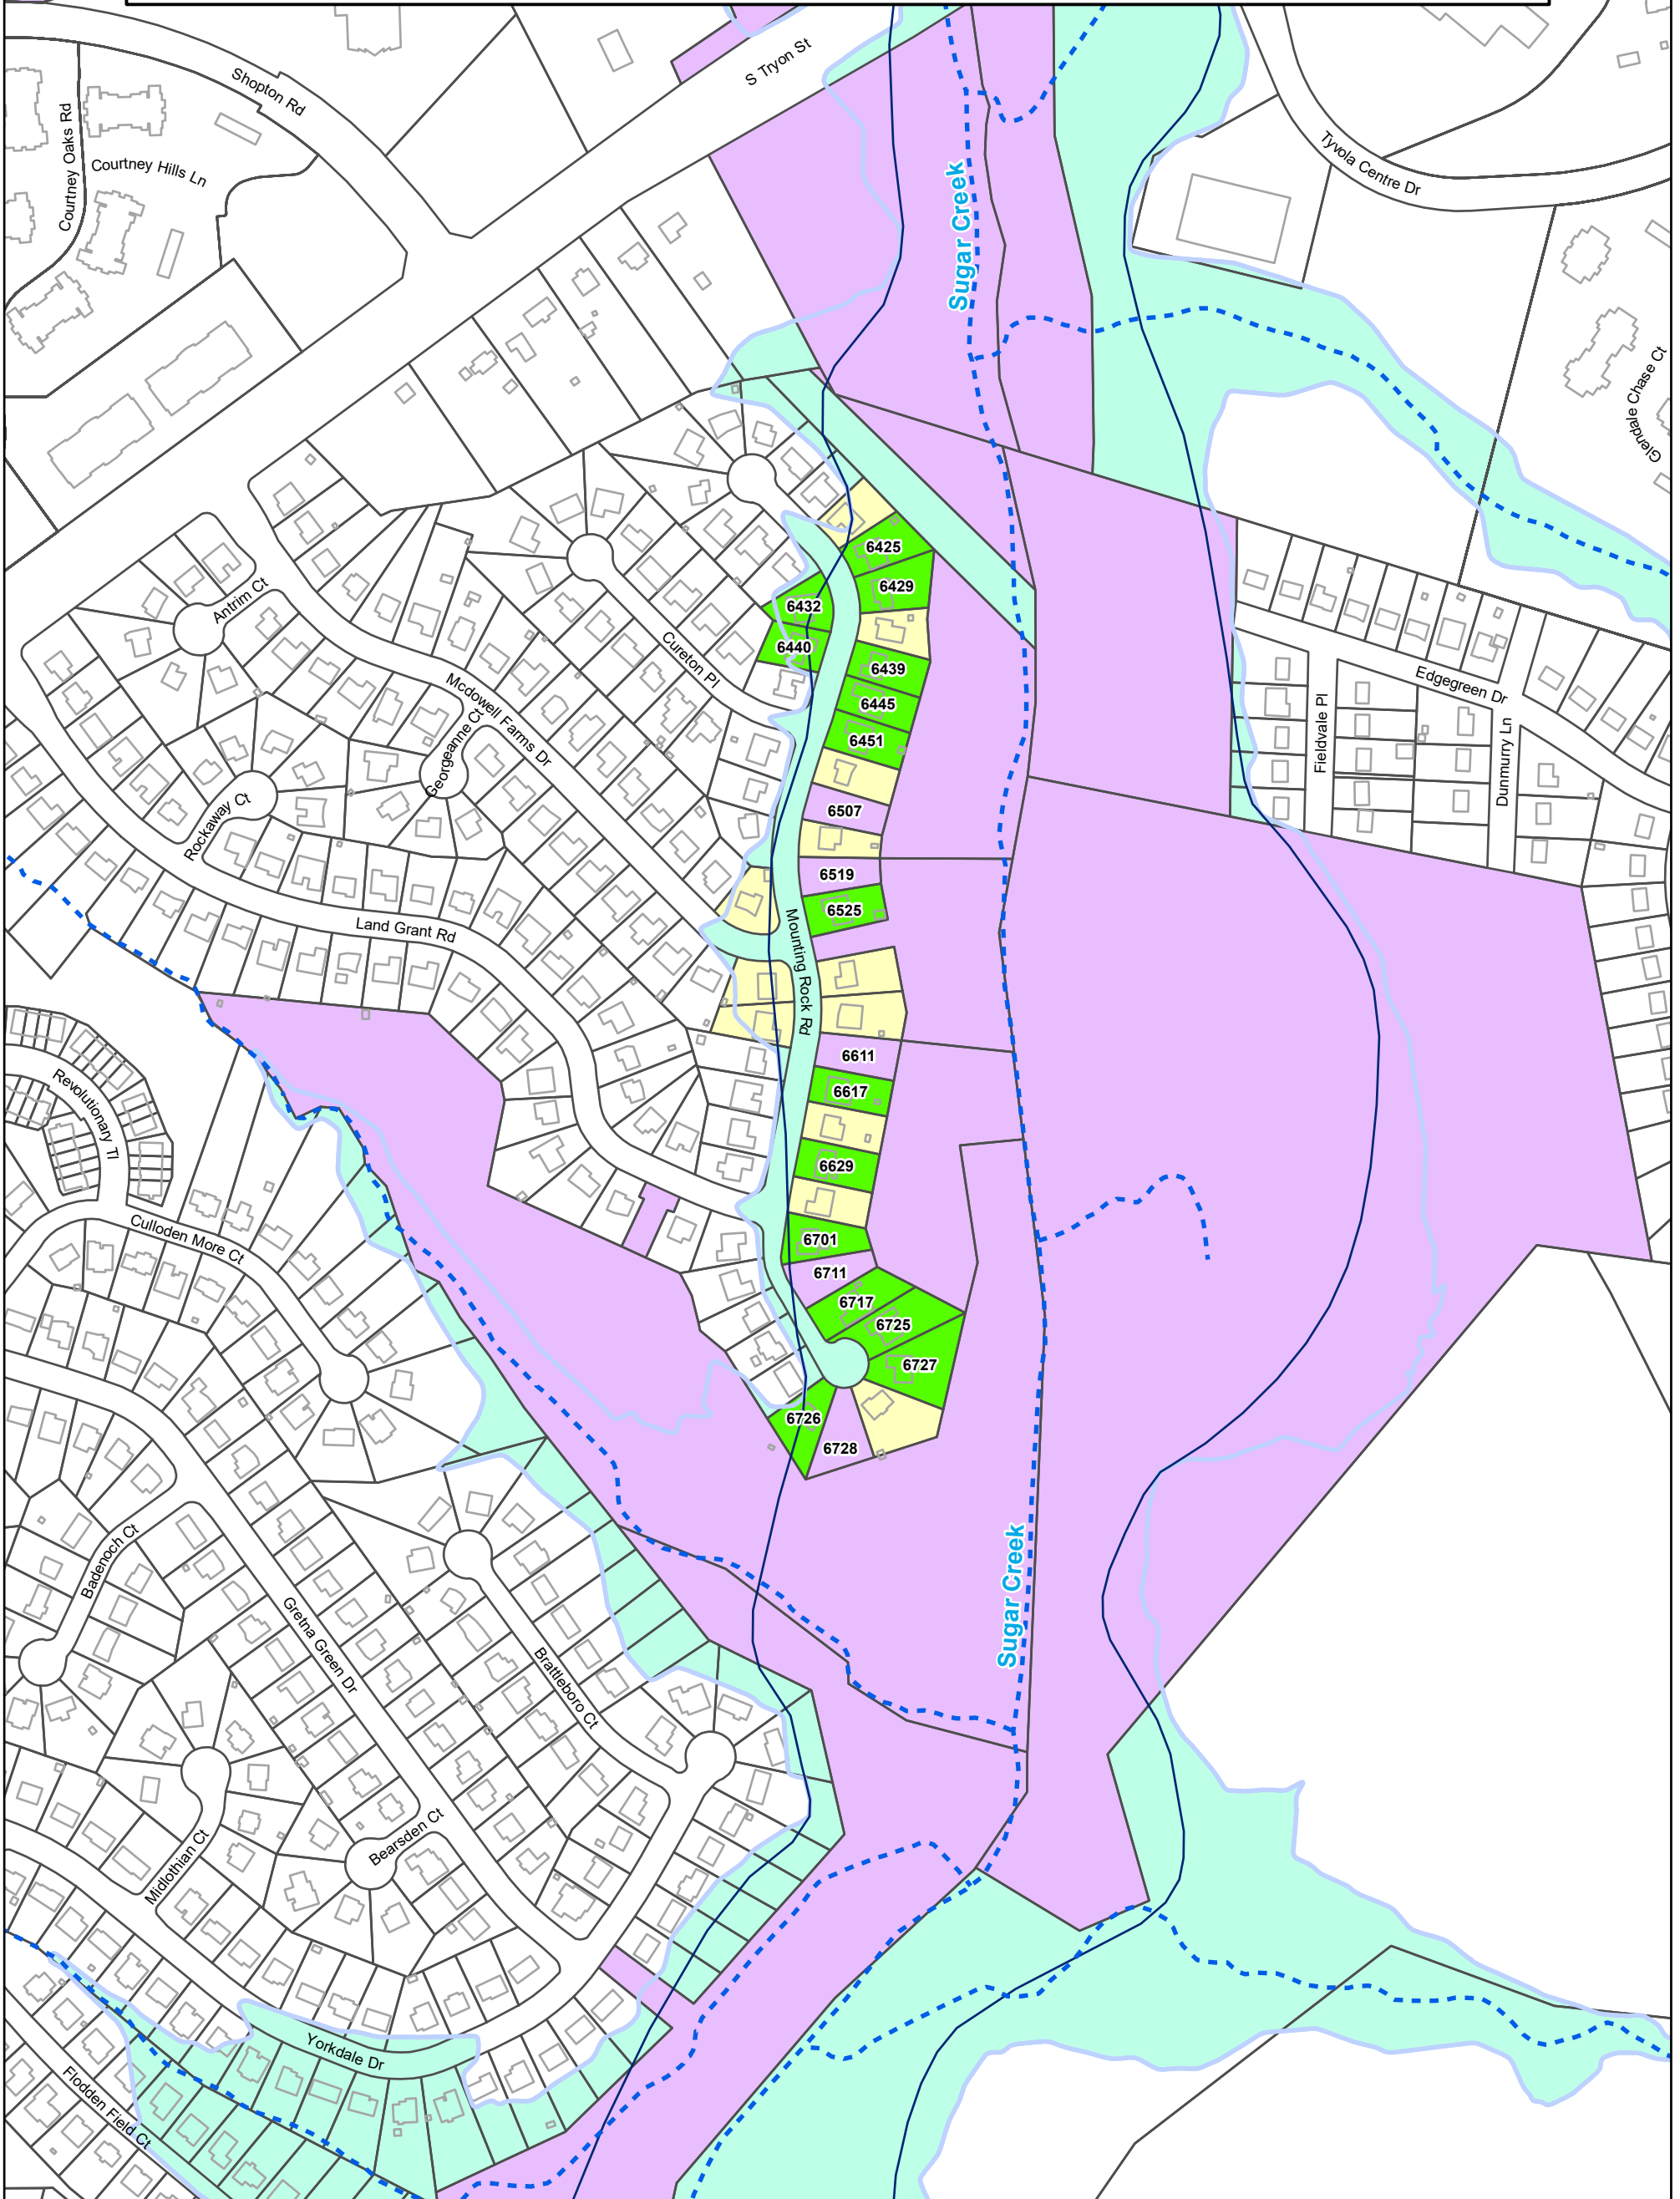

POTENTIAL FLOODPLAIN PROPERTY ACQUISITIONS

McDowell Farms - March 2022

Sugar Creek

Charlotte-Mecklenburg Storm Water Services
PHONE: 311 WEB: stormwater.charmeck.org

LEGEND

- | | | |
|--|---------|--------------------|
| Potential Acquisitions with Identified Funding | Parcels | FEMA Floodplain |
| Potential Acquisitions | Creeks | Community Floodway |
| Mecklenburg County/City of Charlotte Owned | | |