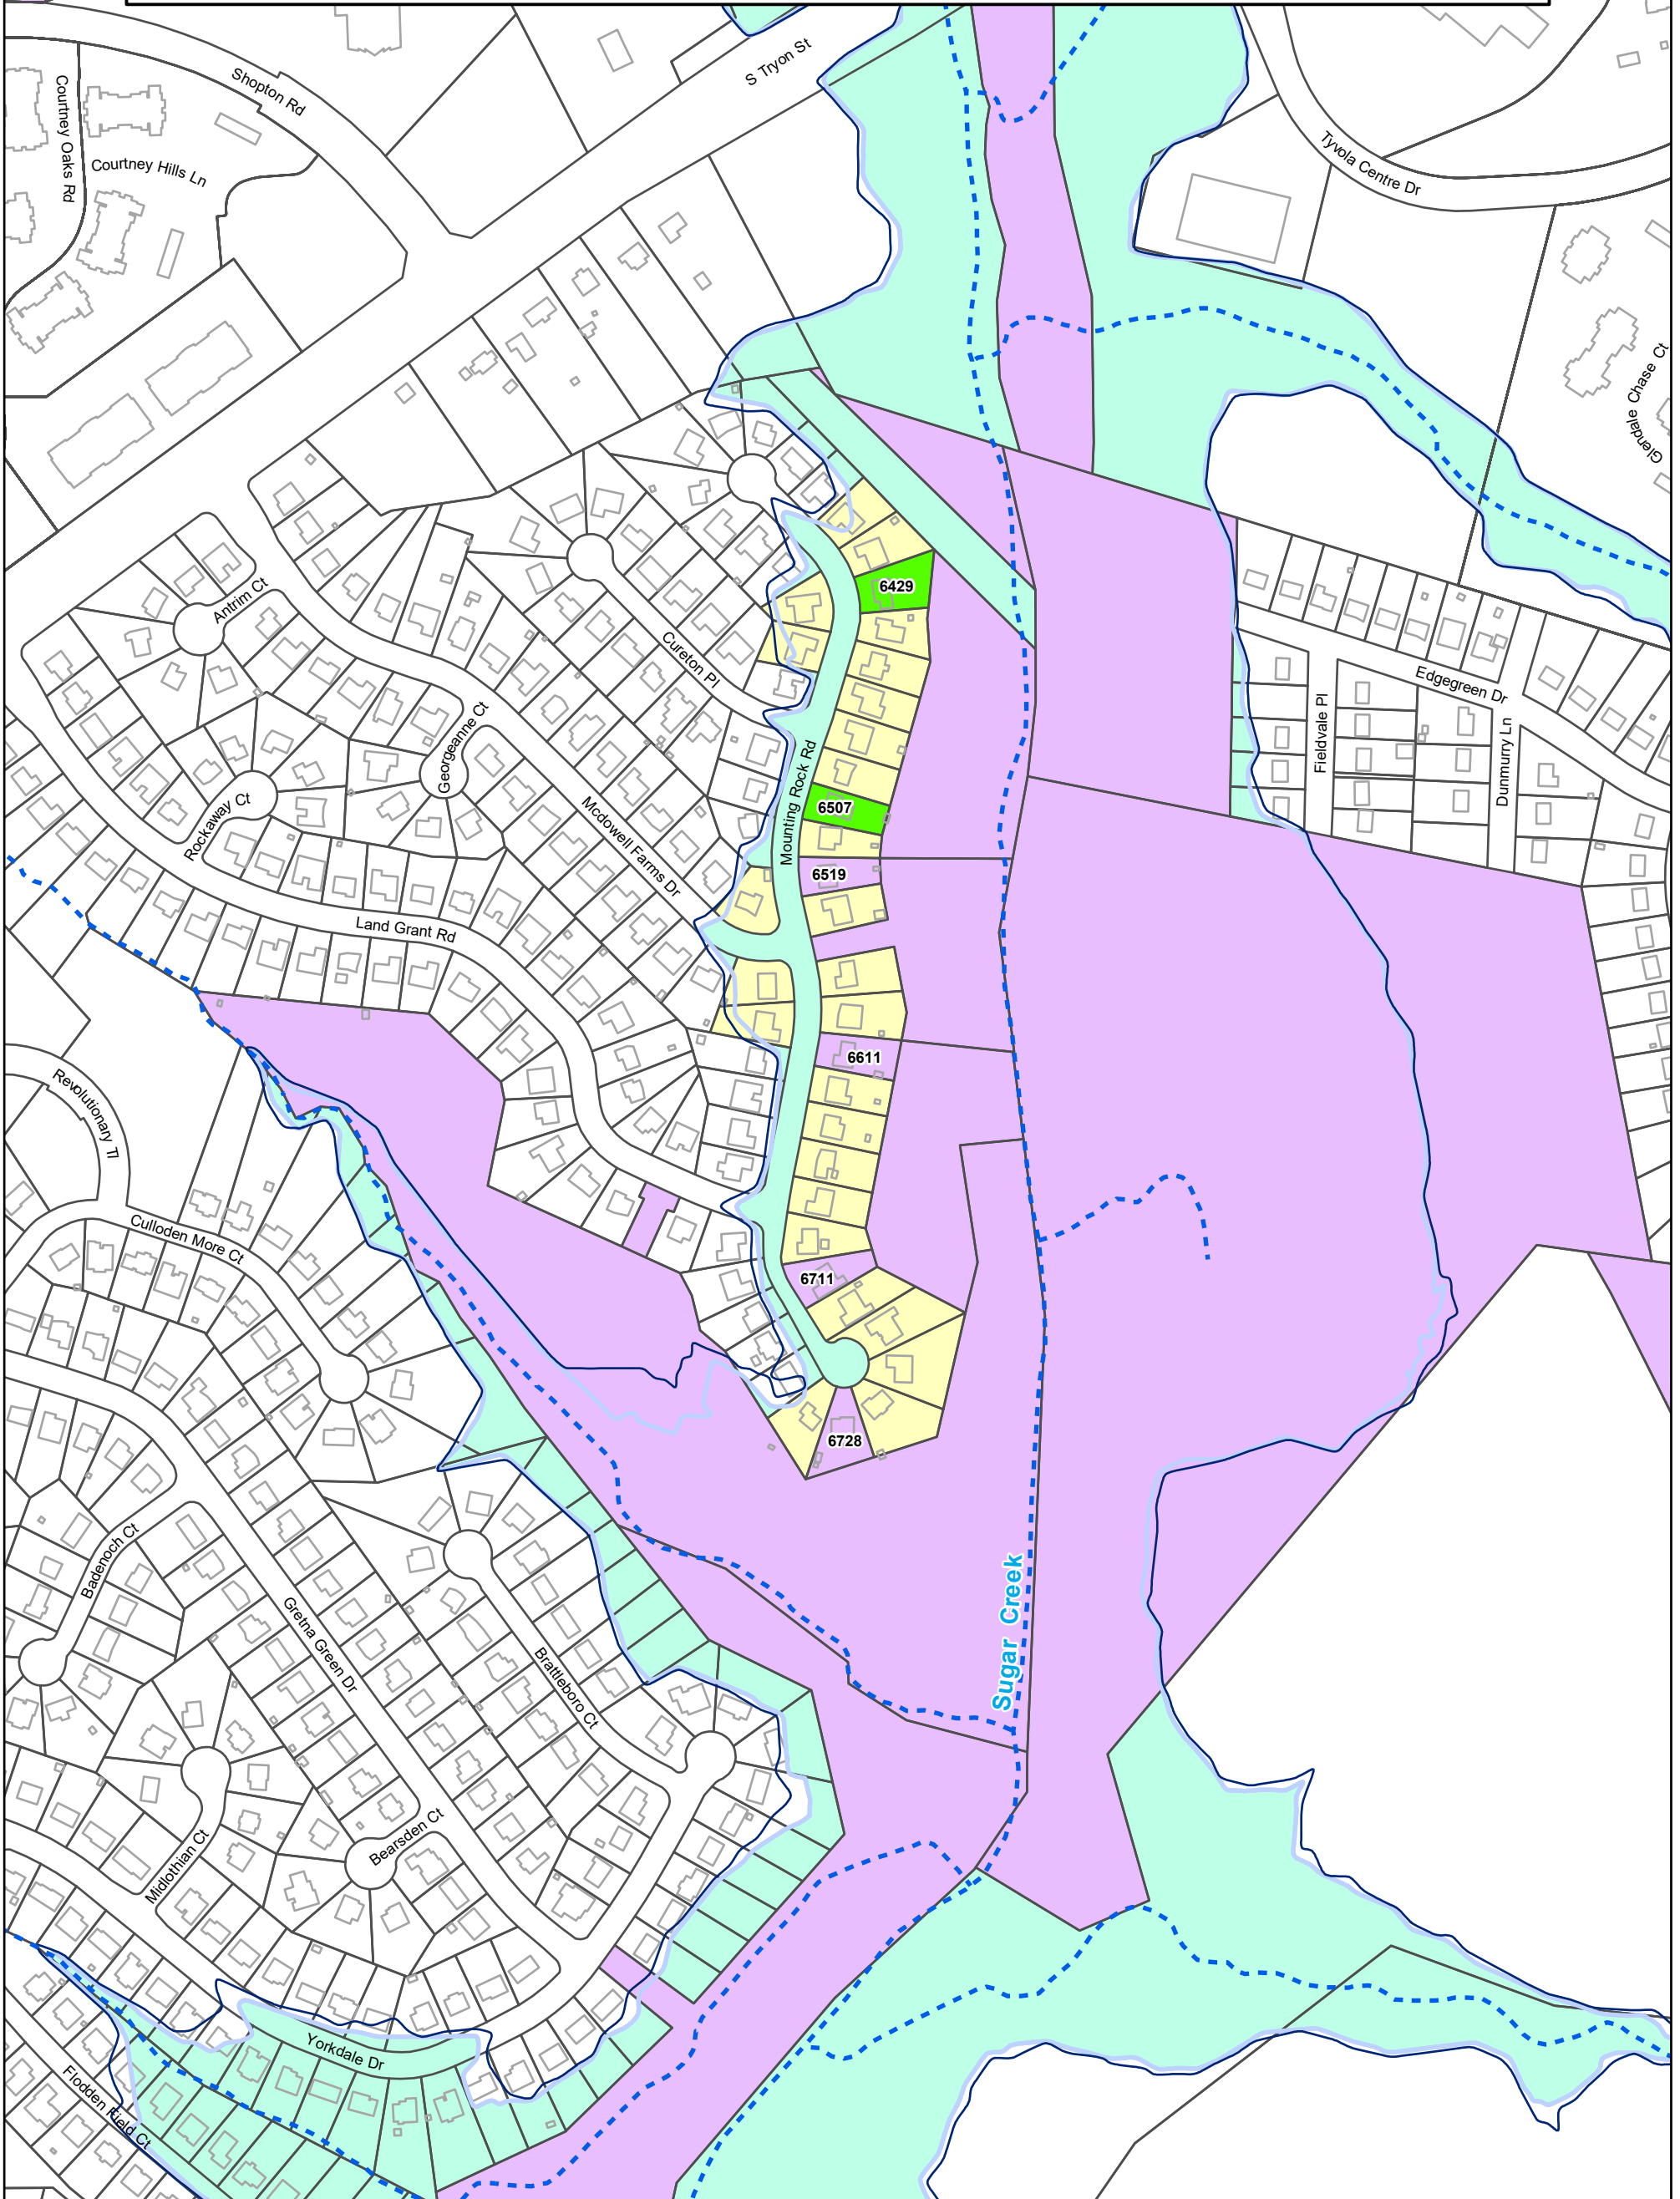

# POTENTIAL FLOODPLAIN PROPERTY ACQUISITIONS

McDowell Farms - July 2020

Sugar Creek

Charlotte-Mecklenburg Storm Water Services  
PHONE: 311 WEB: stormwater.charmeck.org

### Acquisition Status

- Under Contract
- Potential Acquisitions
- Mecklenburg County/City of Charlotte Owned

### LEGEND

- Parcels
- FEMA Floodplain
- Creeks
- Community Floodplain