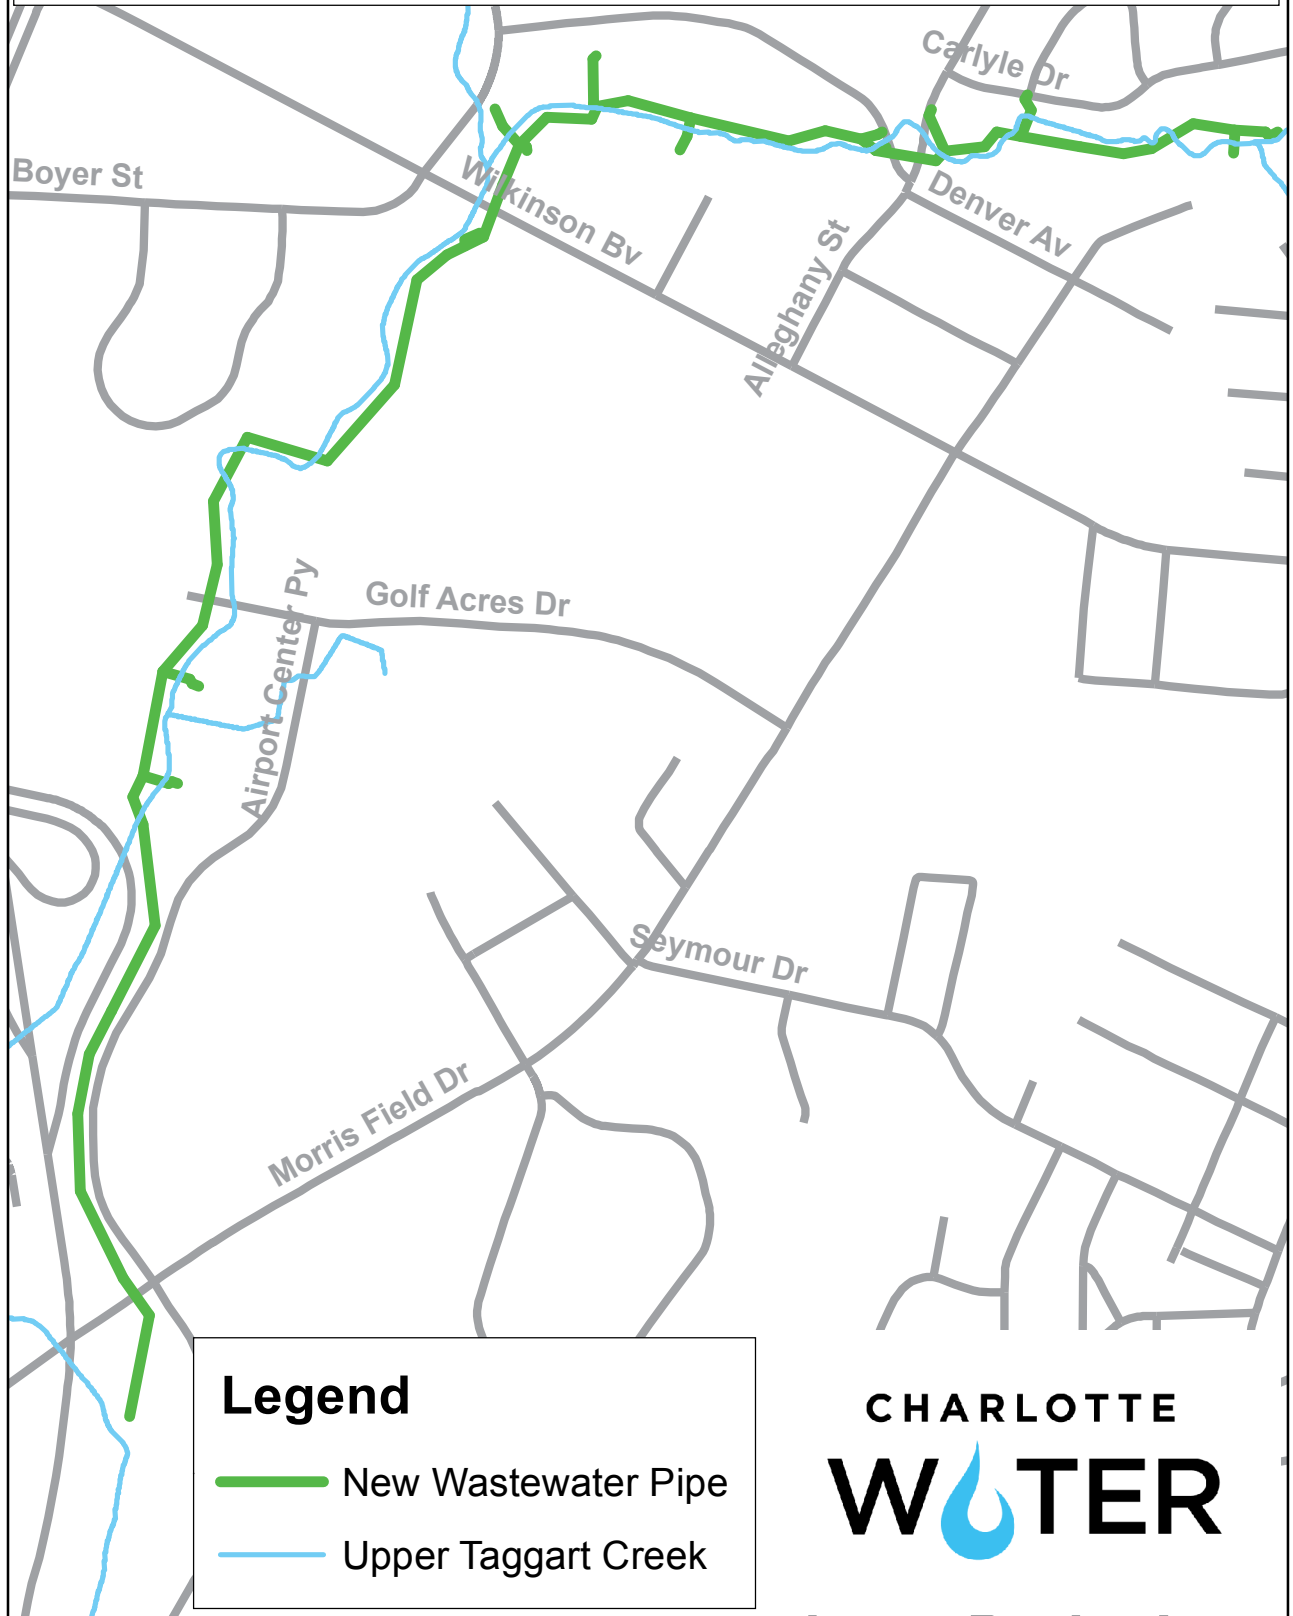

Upper Taggart Wastewater Pipe Project

Legend

-  New Wastewater Pipe
-  Upper Taggart Creek

CHARLOTTE
WATER