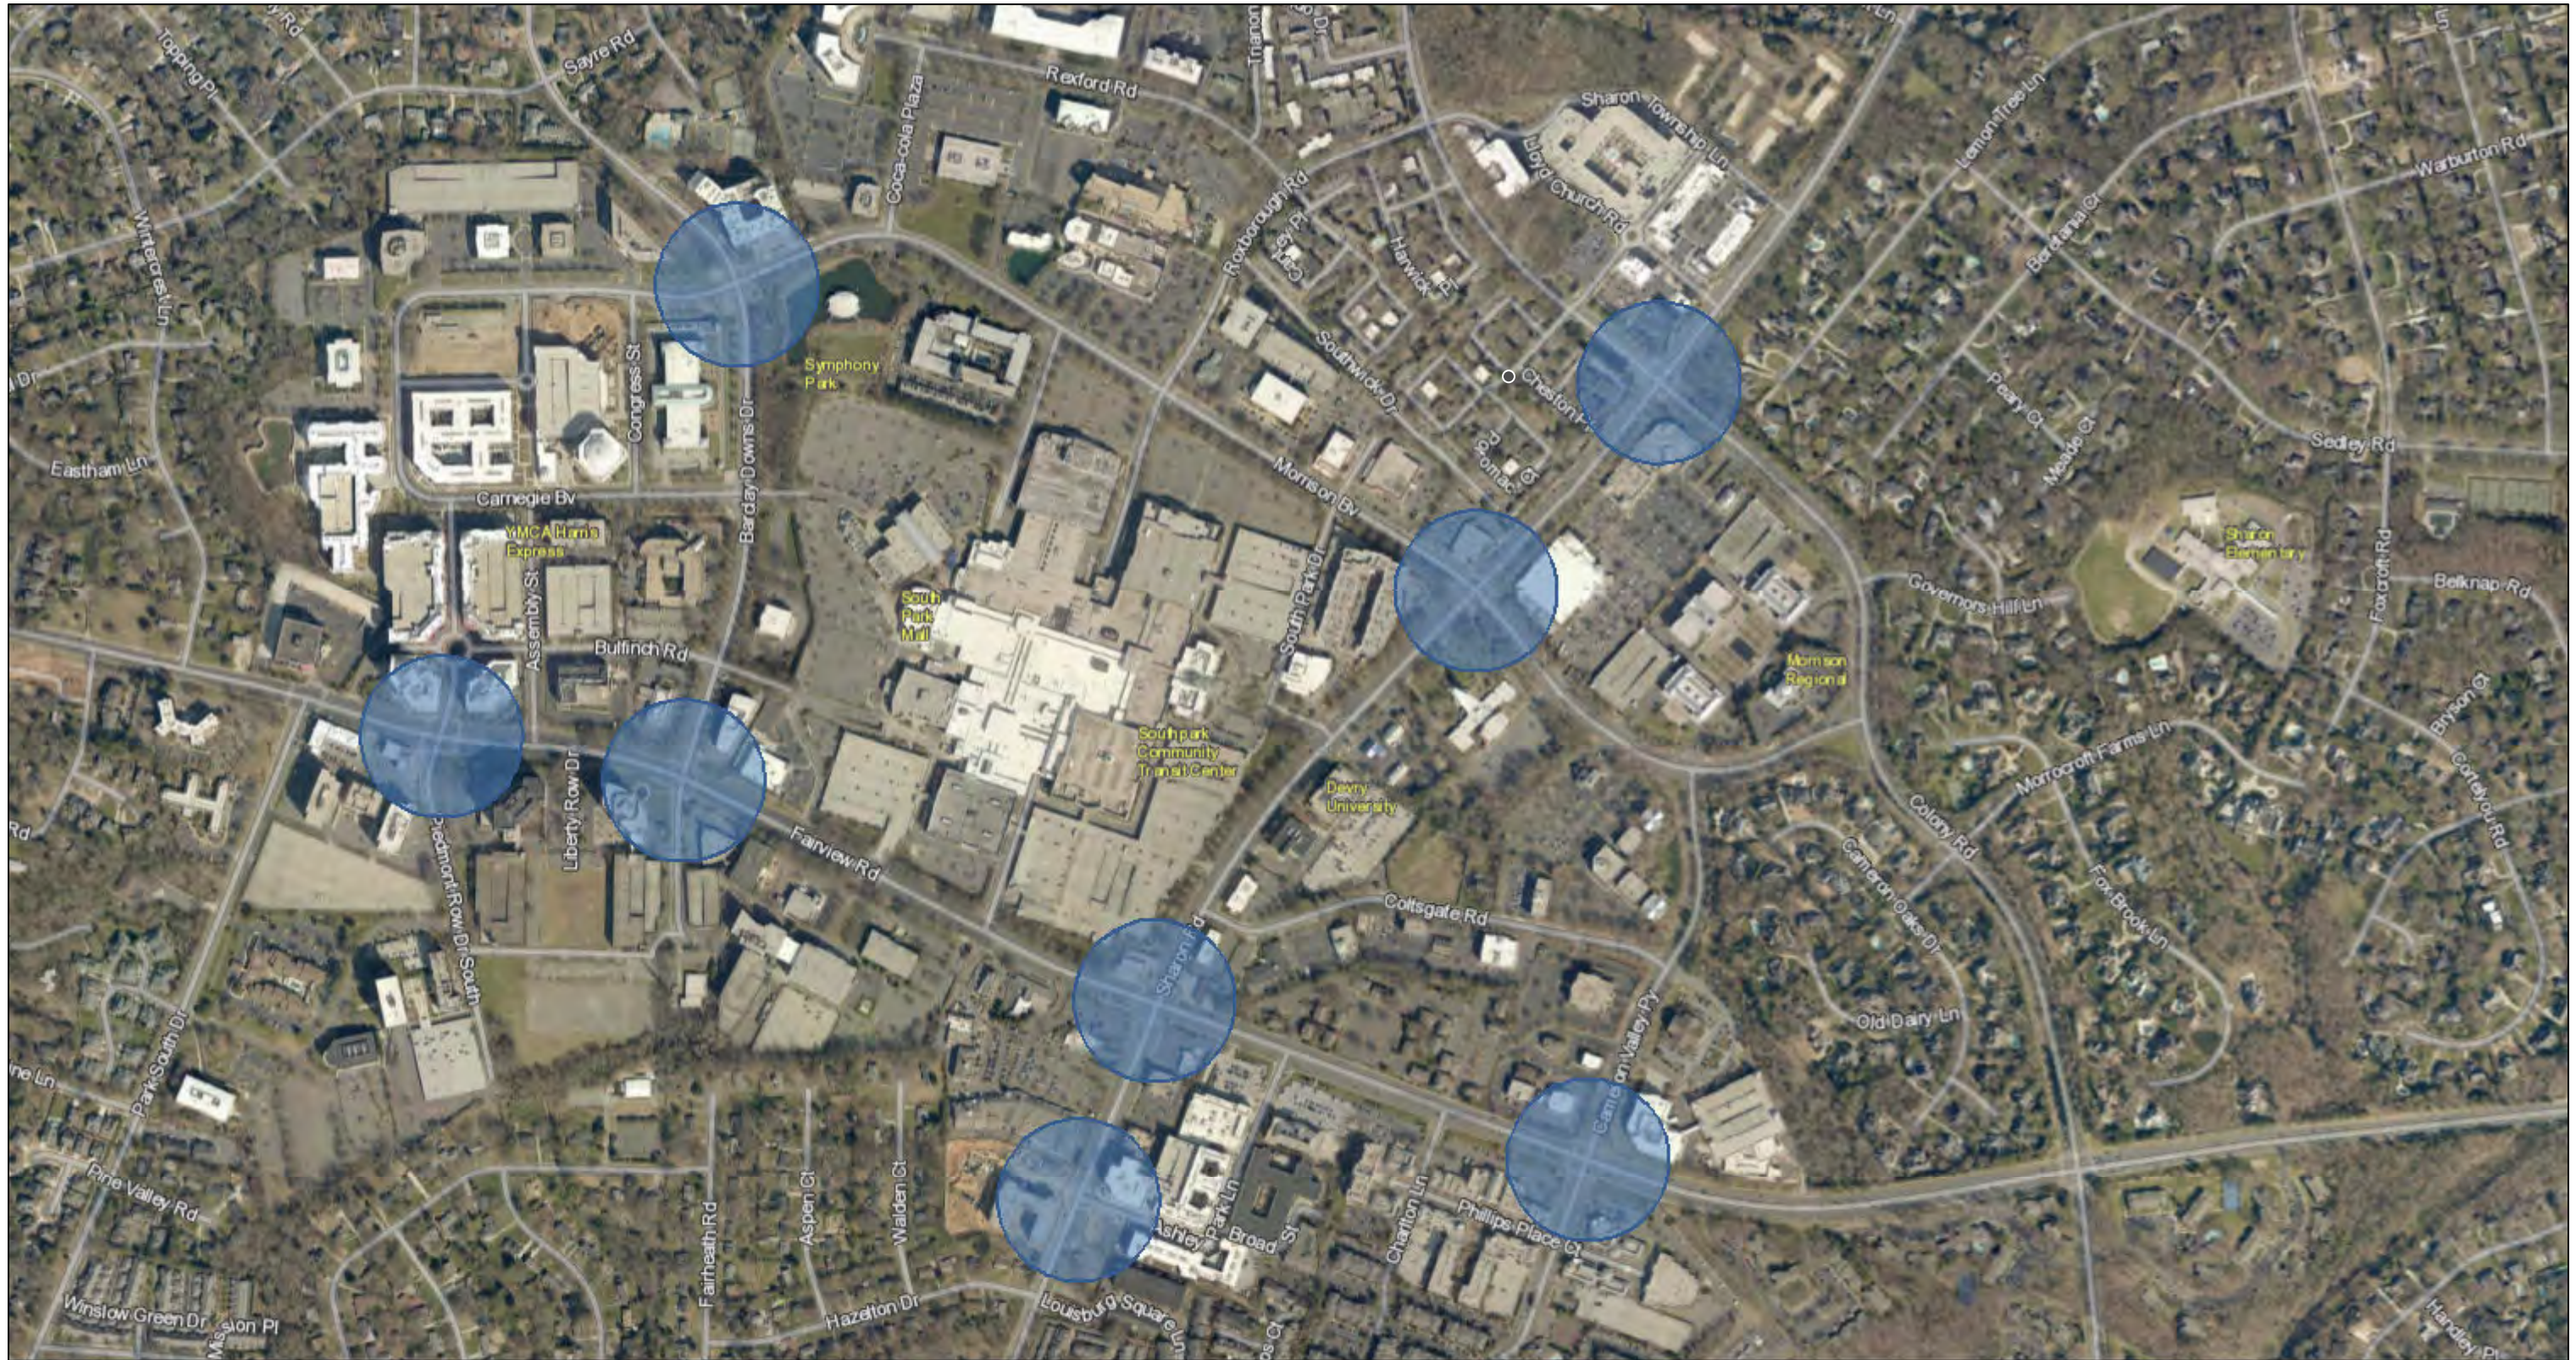

Southpark Enhanced Crosswalks

5/15/2018, 12:17:05 PM

- Parcels
- Streets

1:9,028

Copyright(c) City of Charlotte, Mecklenburg County, NC
City of Charlotte