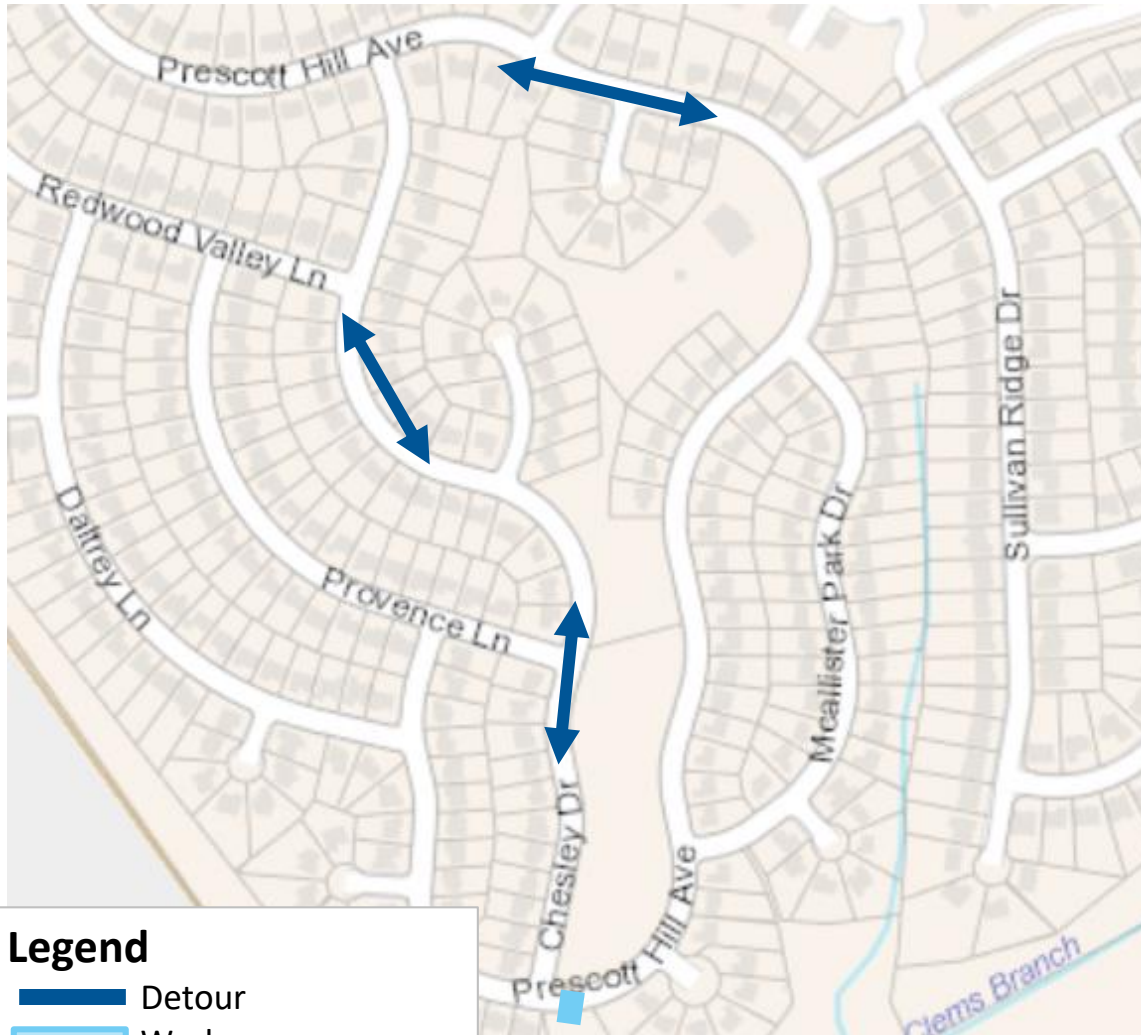

Detour: Prescott Hill Avenue

Legend

Detour

Work zone

CLTWater and RH Price will install pipe near the intersection of Prescott Hill Avenue near Chesley Drive (closest to Clem's Branch Creek).

Drivers will use the northern intersection of Prescott Hill Avenue near Chesley Drive as a detour.

The detour is anticipated to be in place 7/15/19 to 7/19/19.