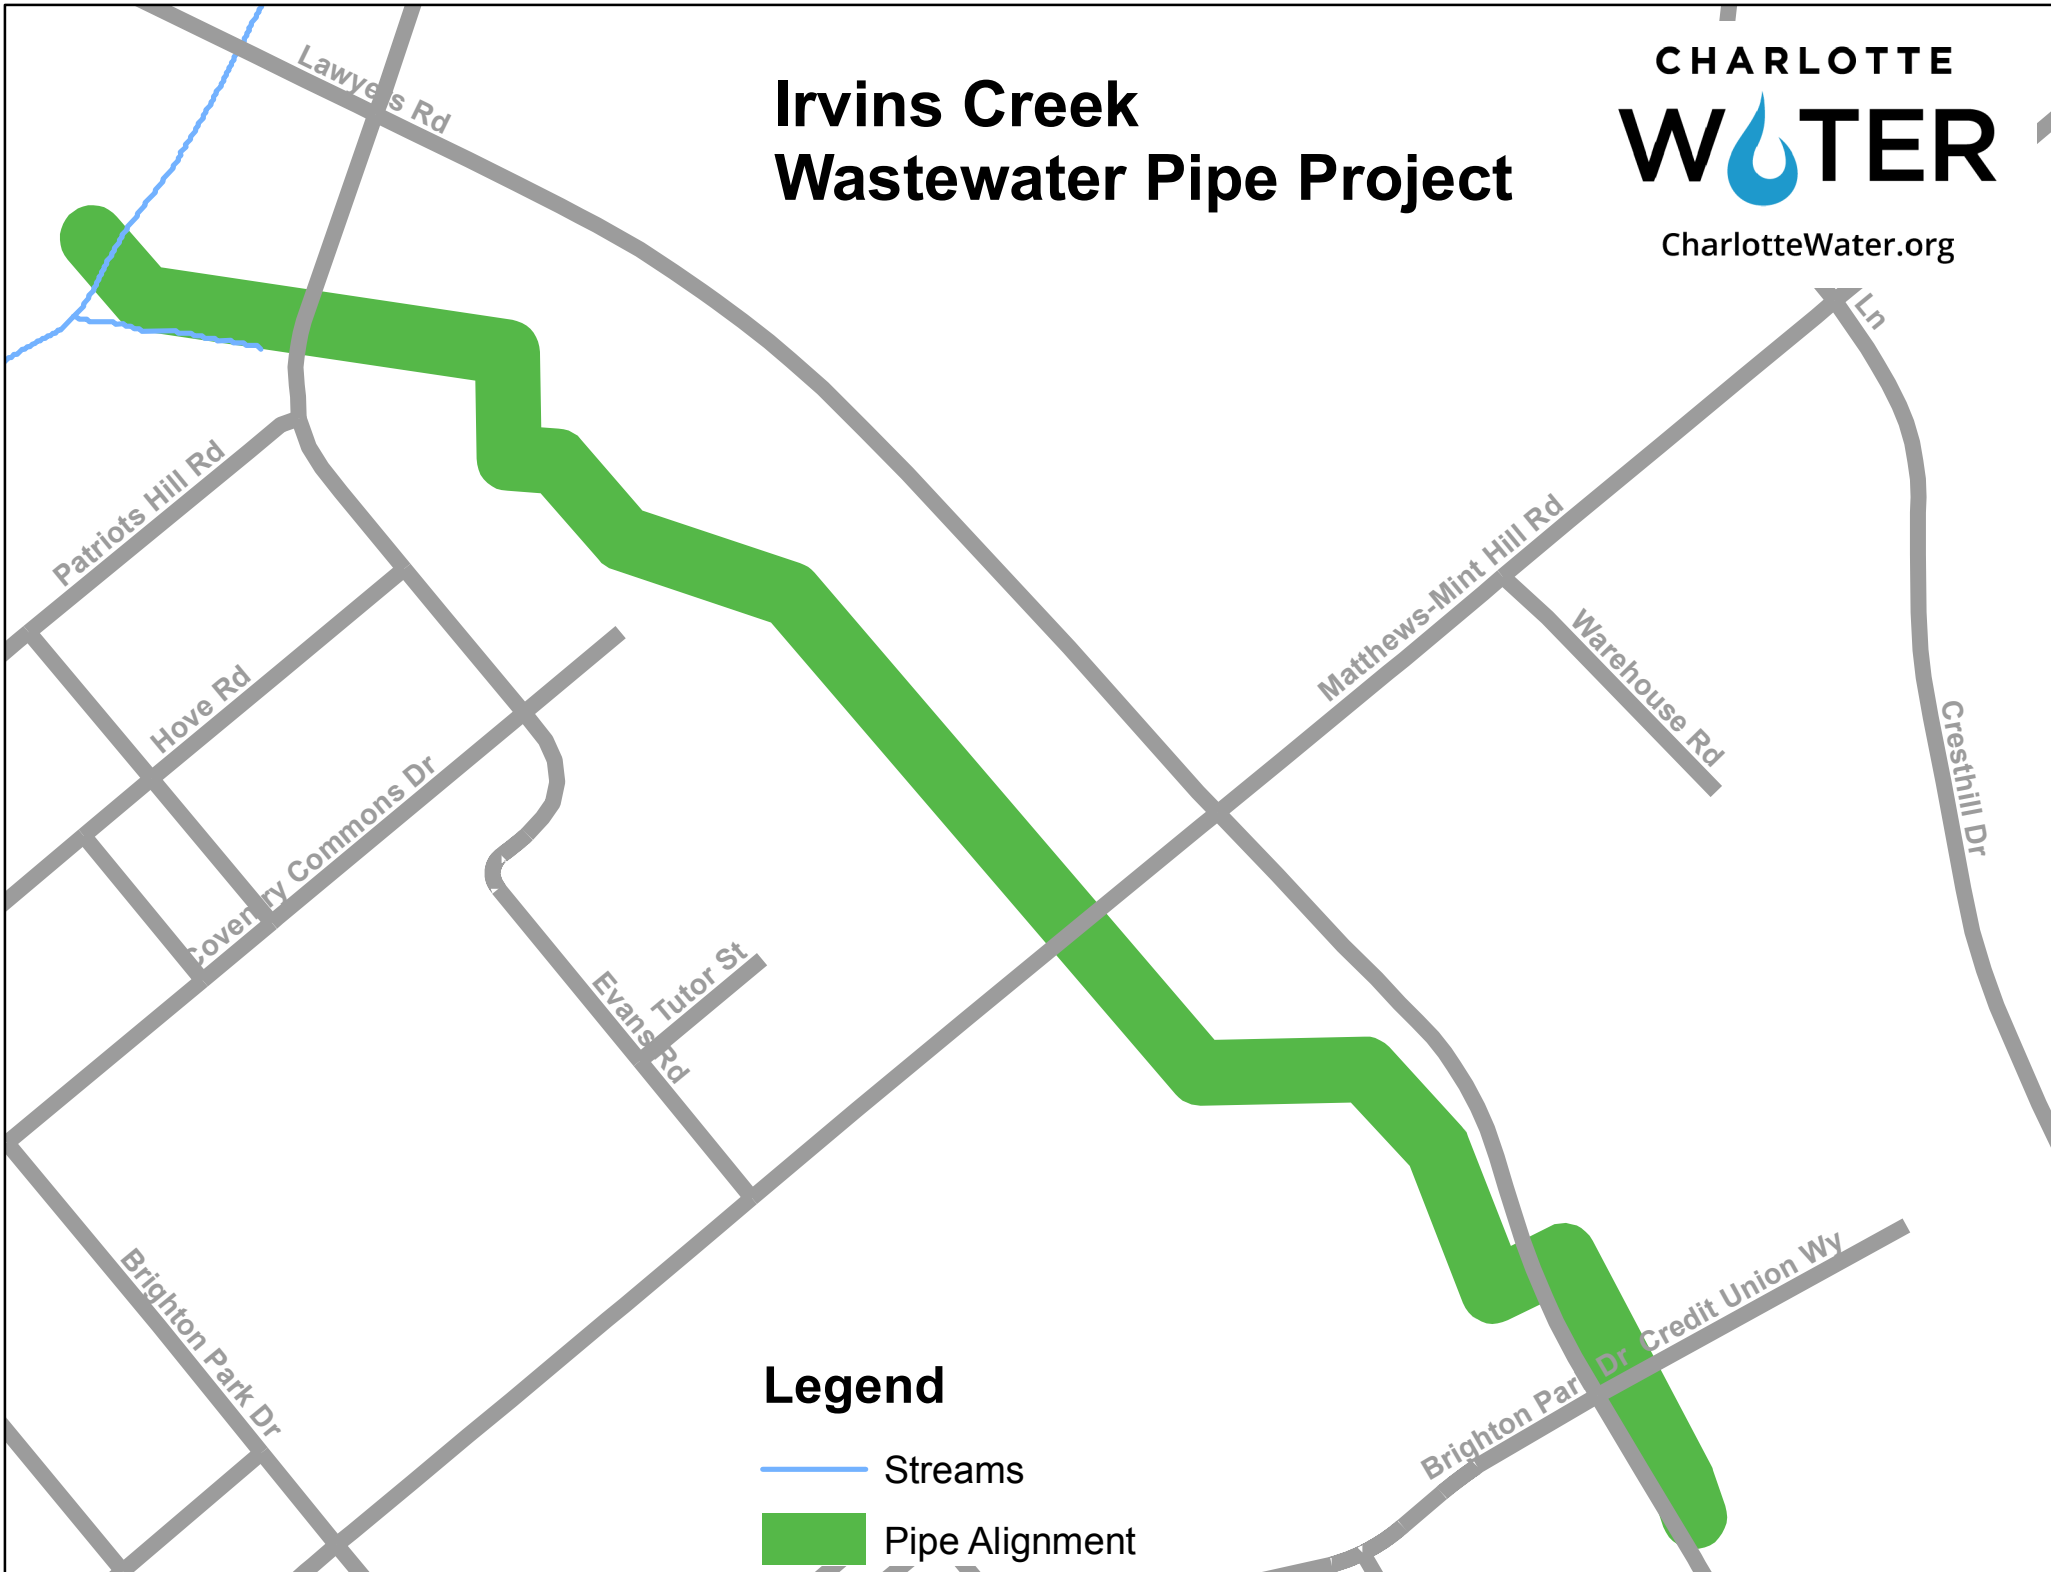

Irvin's Creek Wastewater Pipe Project

CharlotteWater.org

Legend

 Streams

 Pipe Alignment