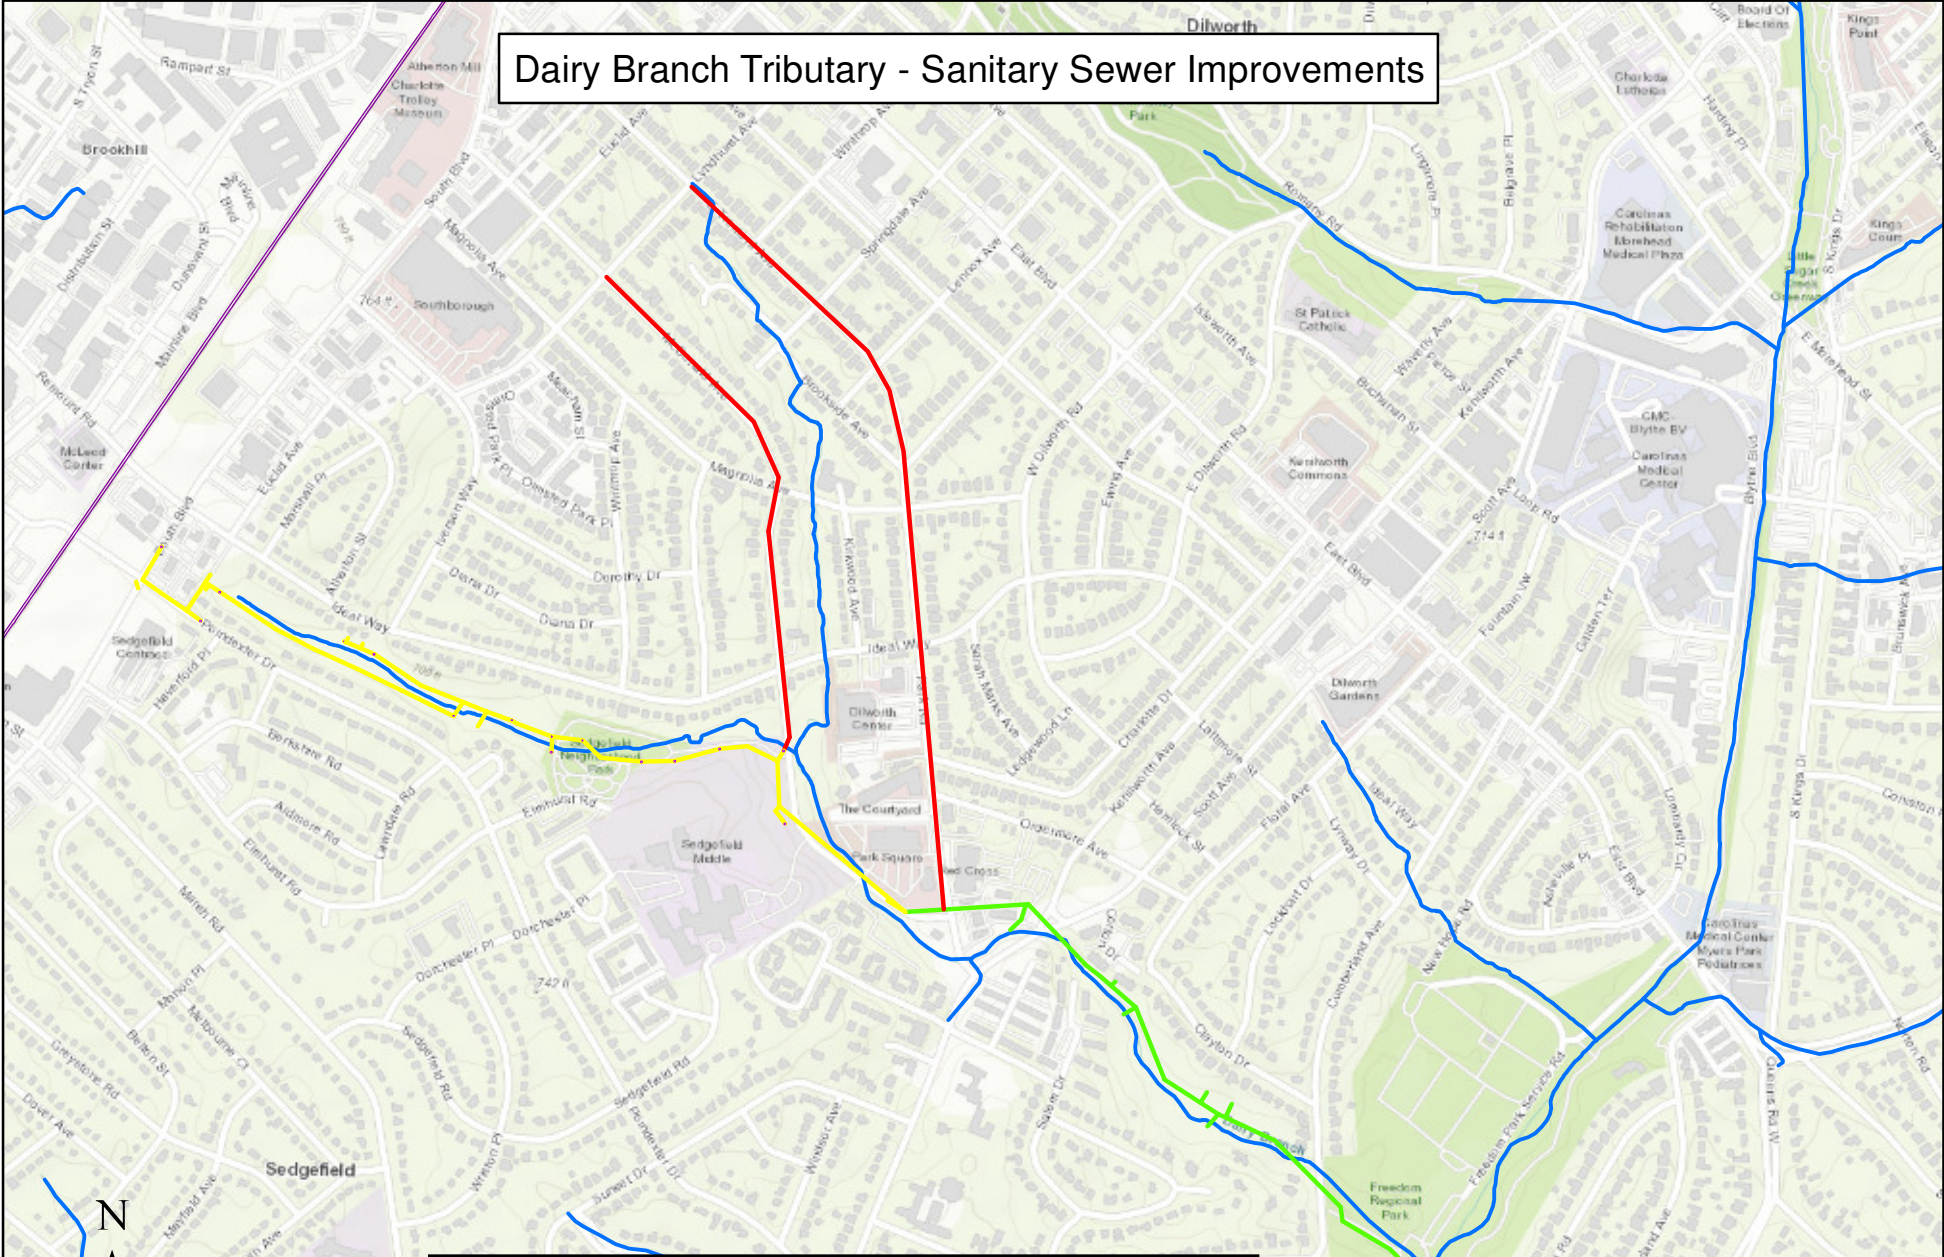

Dairy Branch Tributary - Sanitary Sewer Improvements

Legend

- Proposed Sewer (Freedom Park)
- Proposed Sewer (Phase 3)
- Proposed Sewer (Sedgefield Park)
- Stream
- LYNXBlueLine_Track