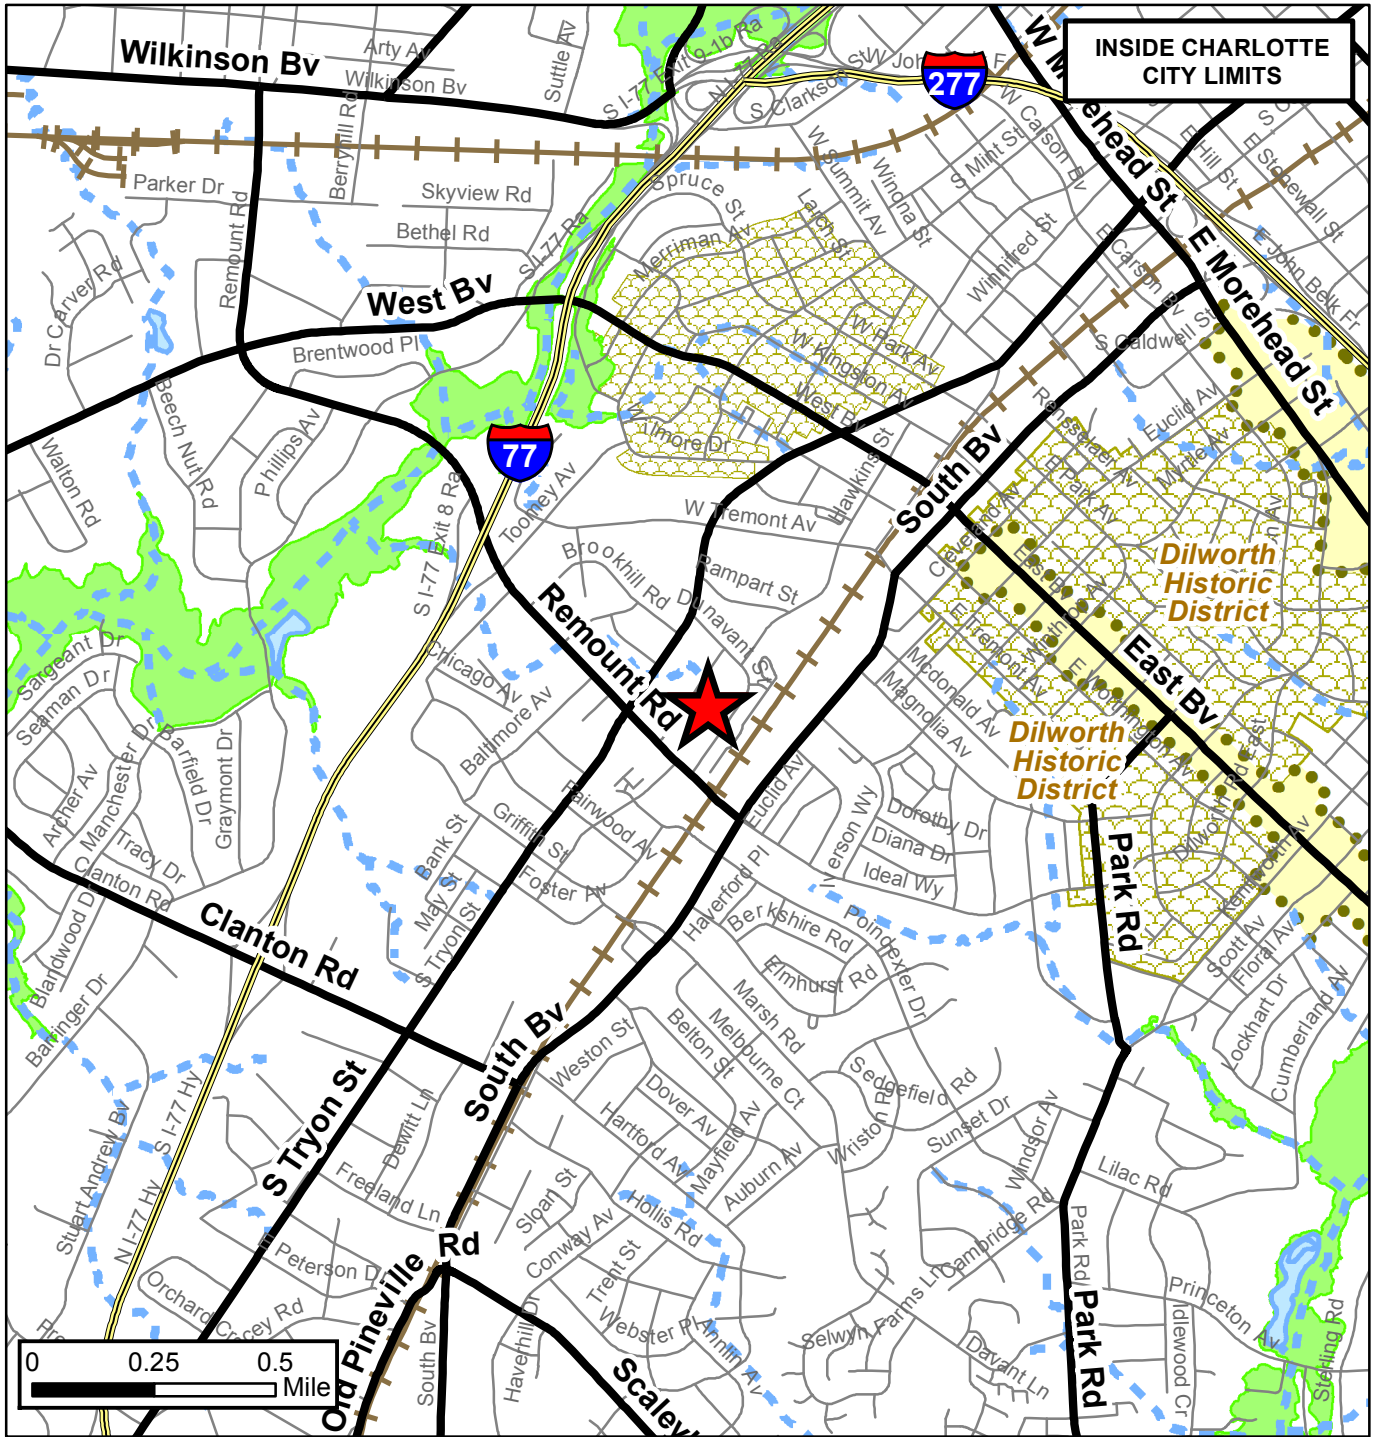

Acreage & Location : Approximately 1.33 acres located on the east side of Distribution Street between Remount Road and Dunavant Street.

	Rezoning Petition: 2017-056		FEMA flood plain
	Major Roads		Watershed
	Collector Roads		Lakes and Ponds
	Charlotte City Limits		Creeks and Streams
	Pedestrian Overlay		Historic District