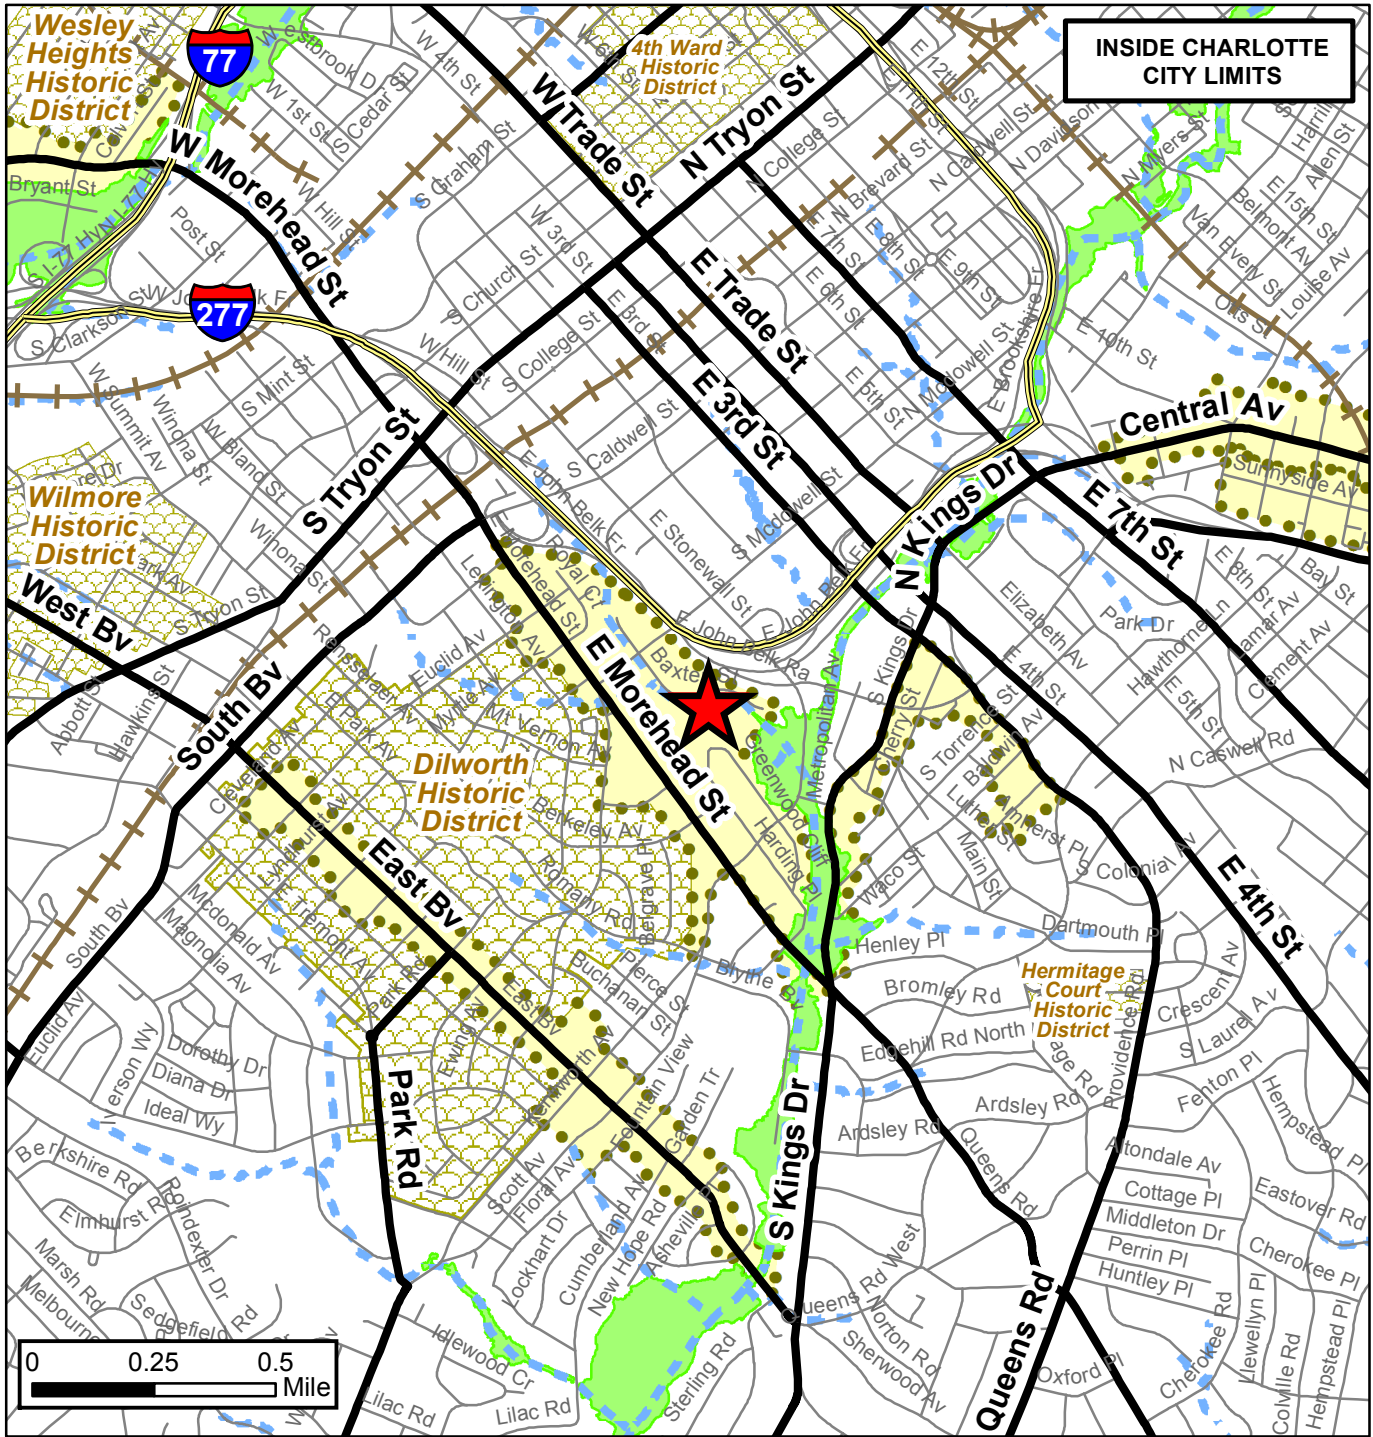

Acres & Location : Approximately 2.82 acres located on the south side of Baxter Street in between South McDowell Street and Kenilworth Avenue.

	Rezoning Petition: 2017-046
	Major Roads
	Collector Roads
	Charlotte City Limits
	Pedestrian Overlay
	FEMA flood plain
	Watershed
	Lakes and Ponds
	Creeks and Streams
	Historic District