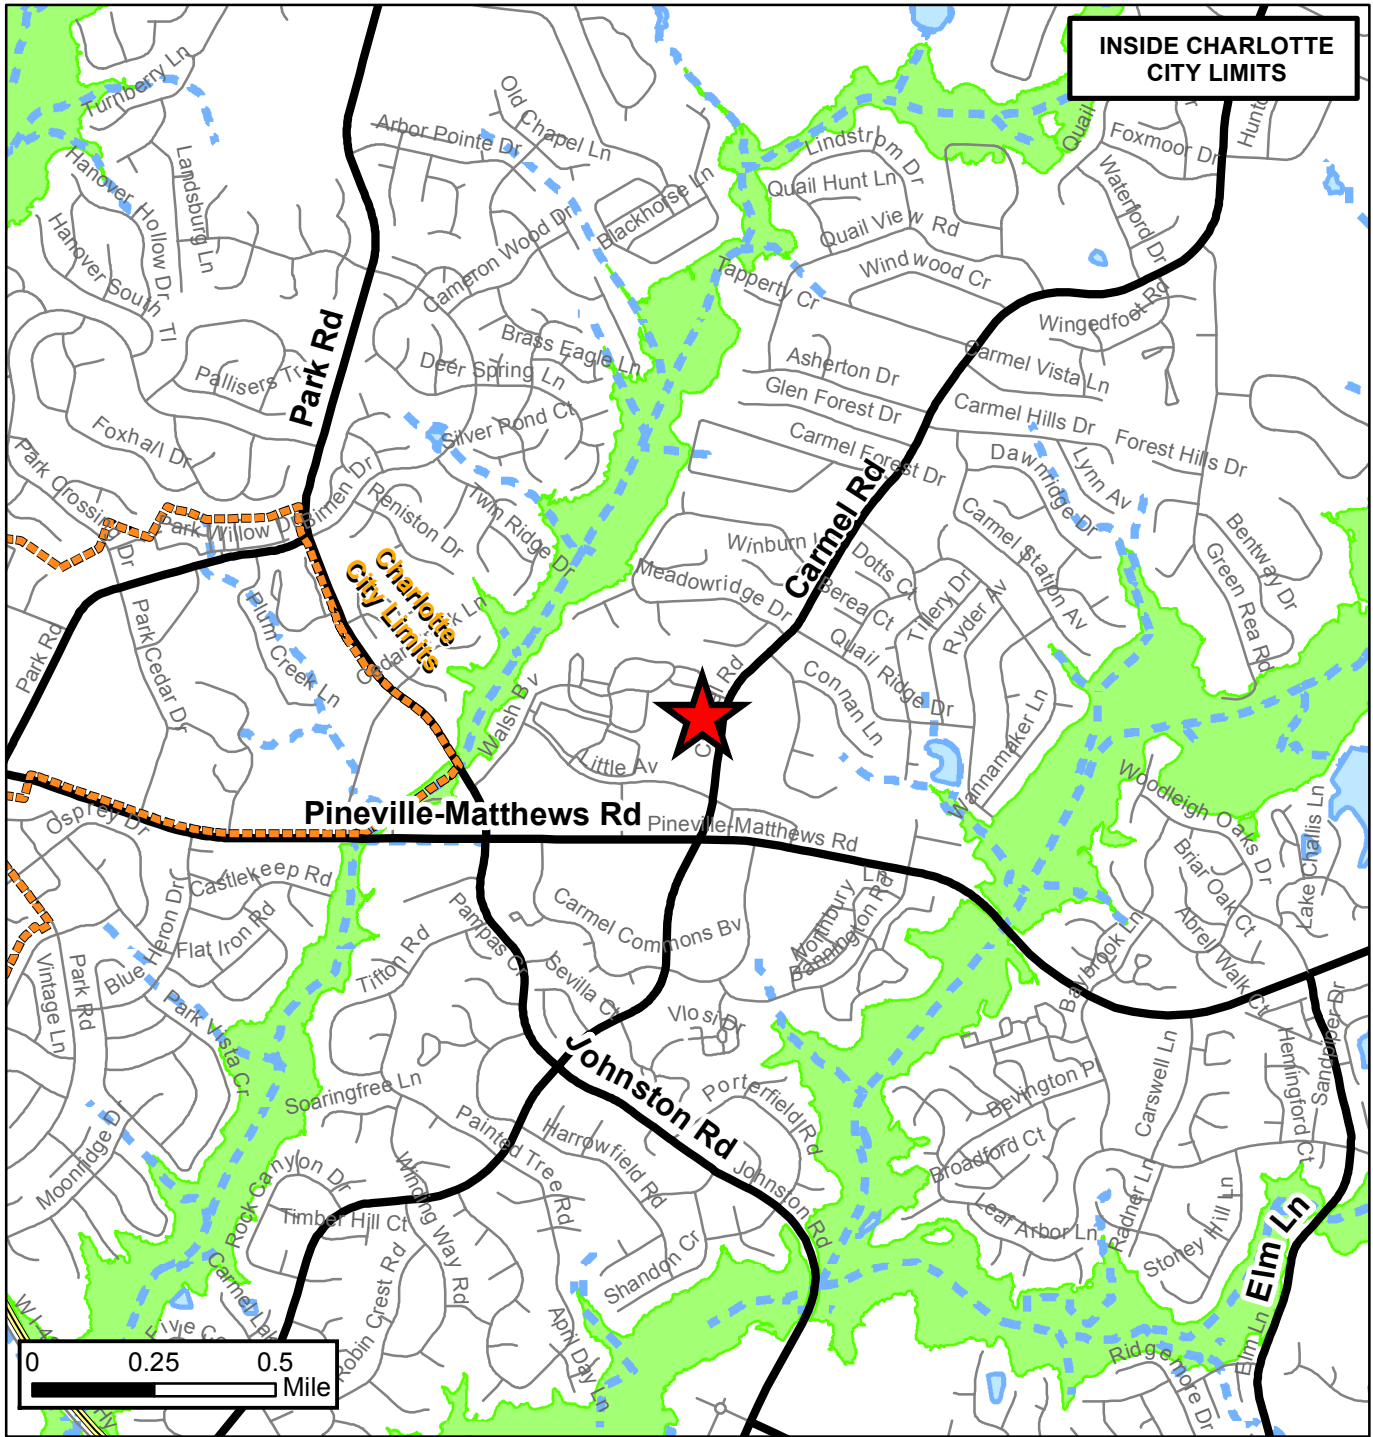

## Acreage & Location :

Approximately 7 acres north of Little Avenue on the west side of Carmel Road.

	<b>Rezoning Petition: 2017-021</b>		FEMA flood plain
	Major Roads		Watershed
	Collector Roads		Lakes and Ponds
	Charlotte City Limits		Creeks and Streams
	Pedestrian Overlay		Historic District