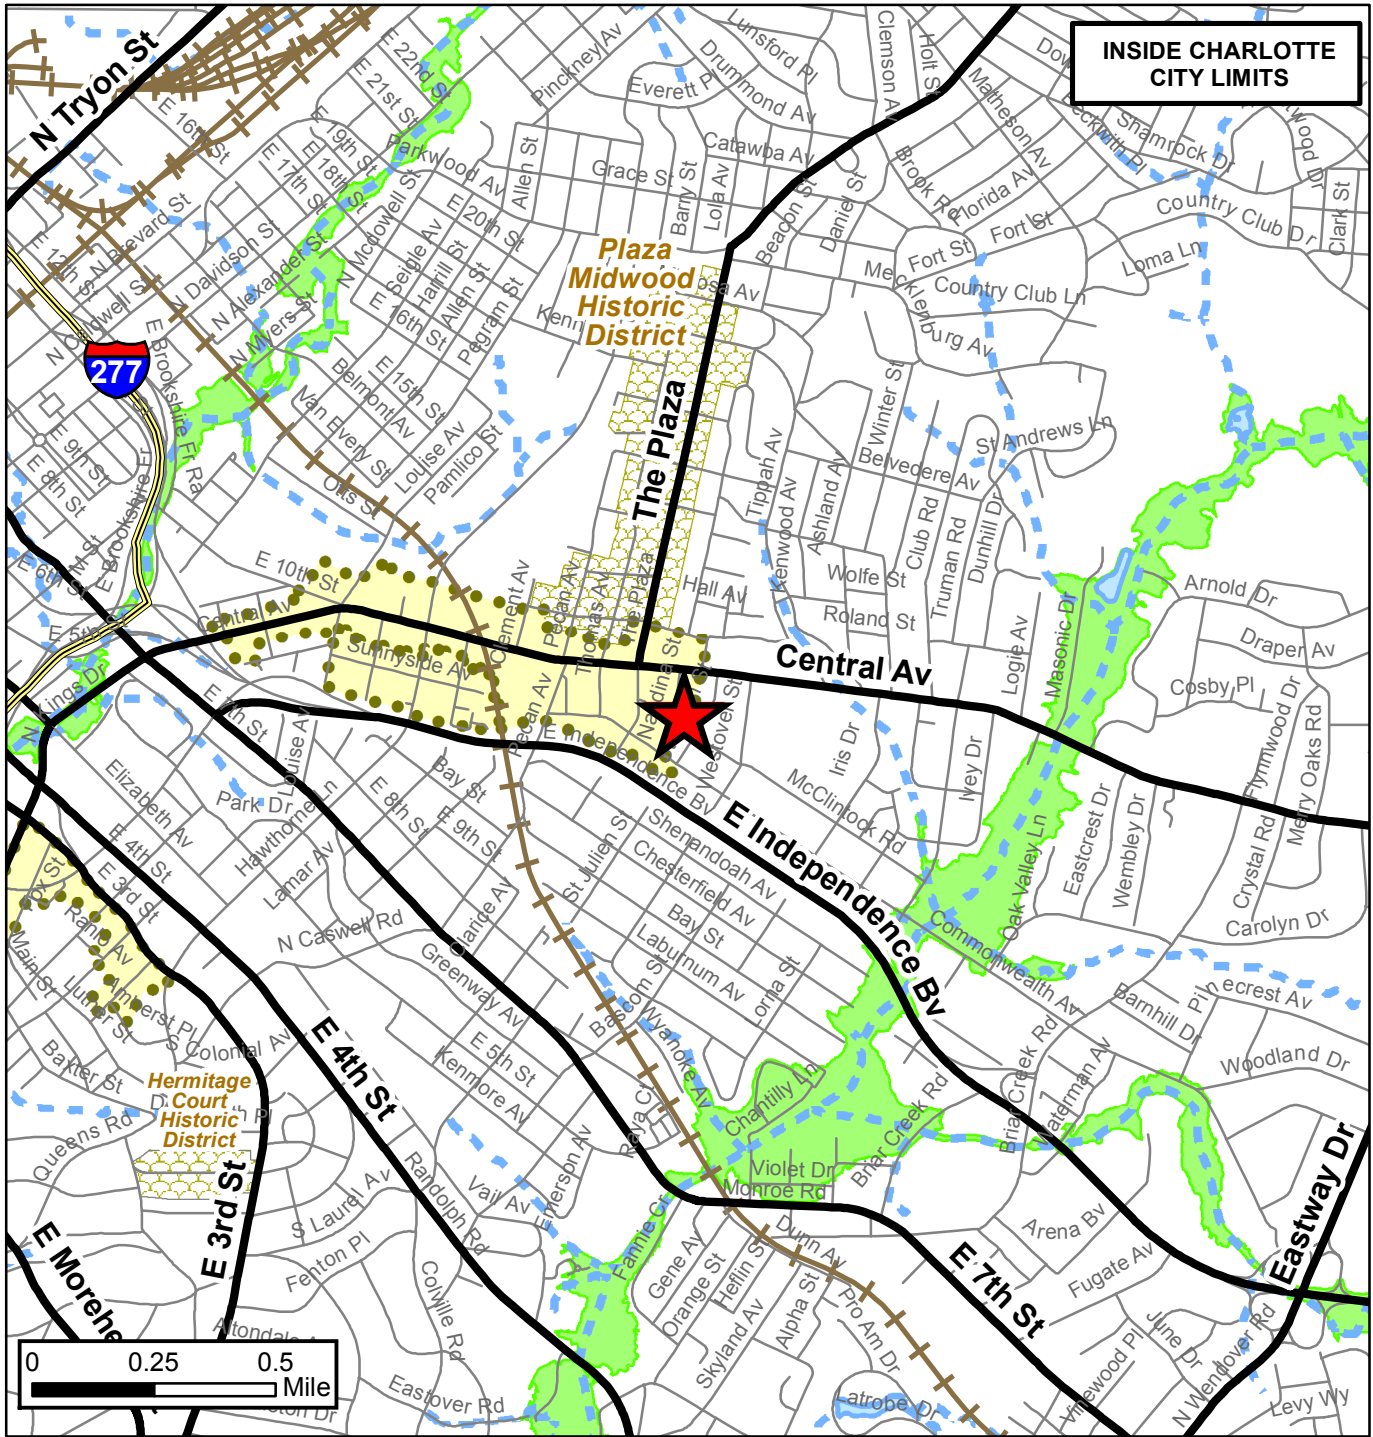

Acreage & Location : Approximately 0.48 acres located on the north side of McClintock Road between Nandina Street and St. Julien Street.

INSIDE CHARLOTTE CITY LIMITS

	Rezoning Petition: 2017-012		FEMA flood plain
	Major Roads		Watershed
	Collector Roads		Lakes and Ponds
	Charlotte City Limits		Creeks and Streams
	Pedestrian Overlay		Historic District