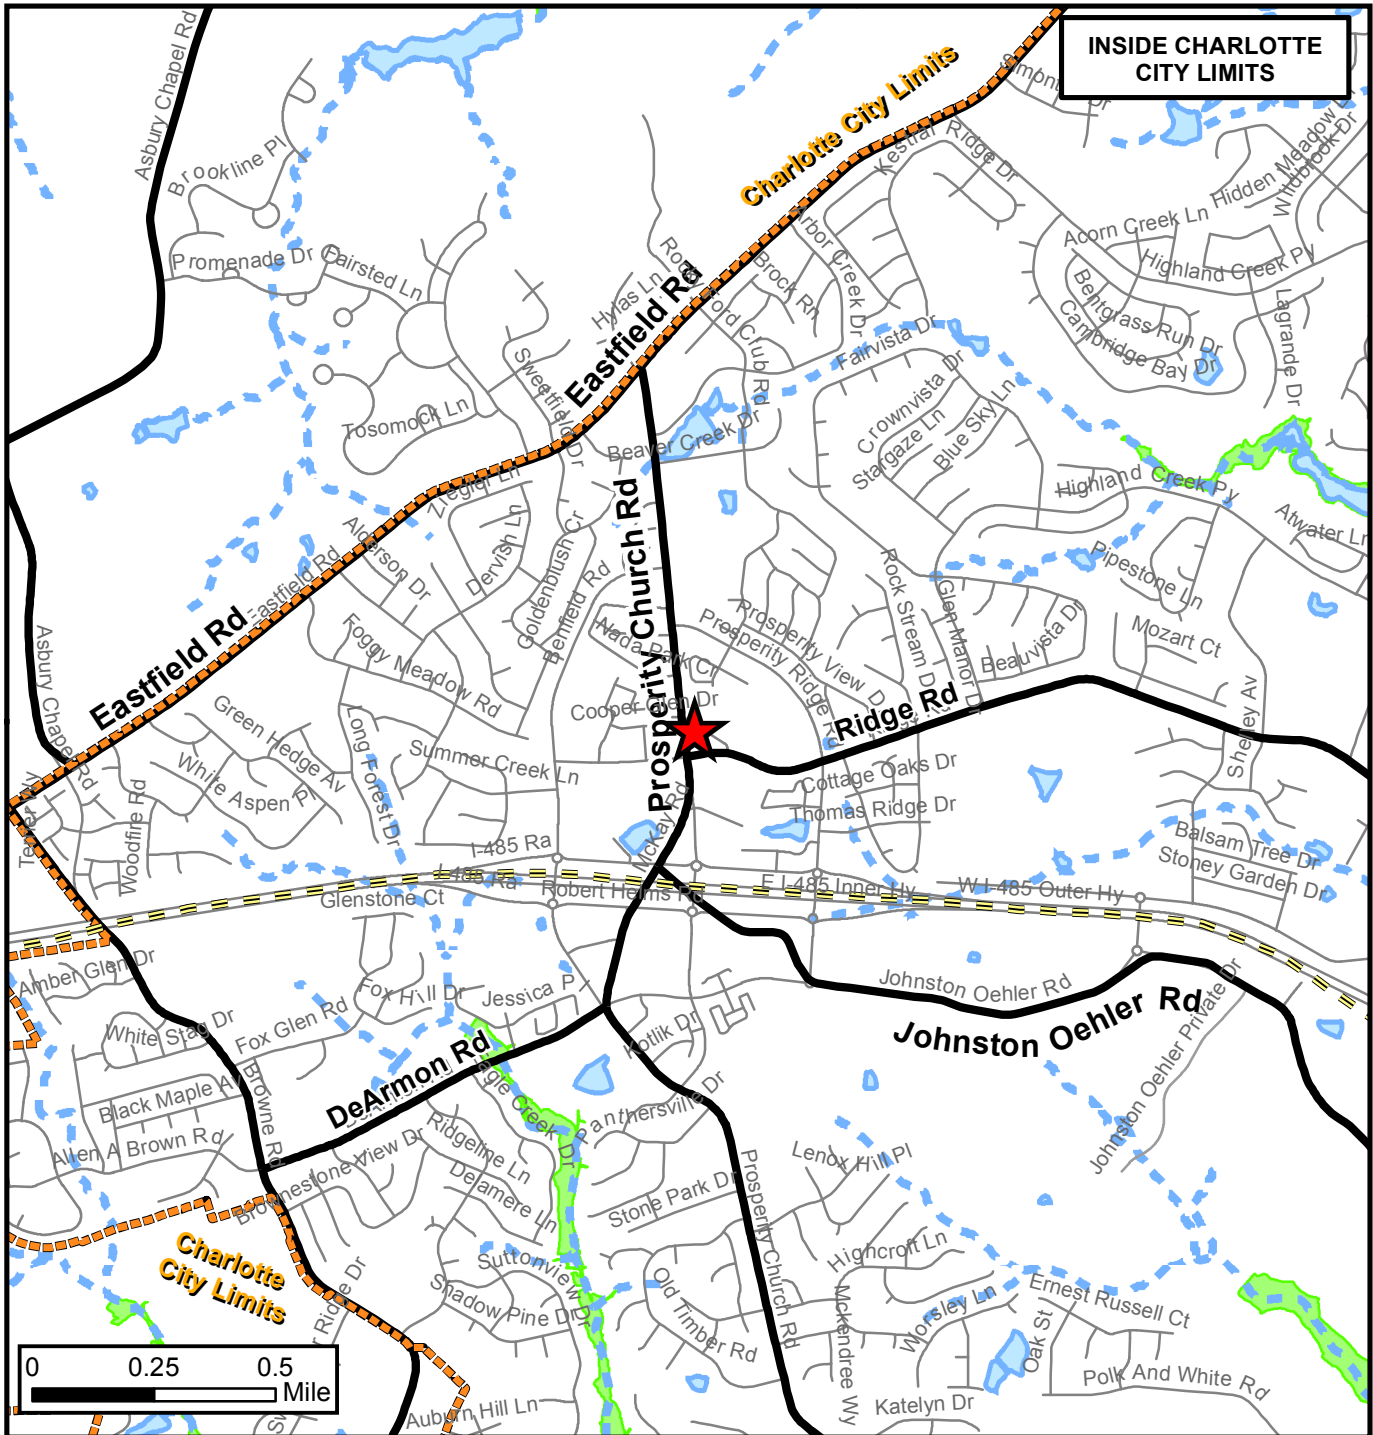

Acreage & Location : Approximately 1.63 acres located on northeast corner at the intersection of Ridge Road and Prosperity Church Road.

INSIDE CHARLOTTE CITY LIMITS

★ Rezoning Petition: 2016-131

Major Roads	FEMA flood plain
Collector Roads	Watershed
Charlotte City Limits	Lakes and Ponds
Pedestrian Overlay	Creeks and Streams
	Historic District