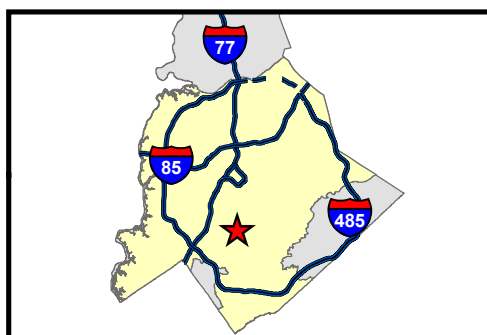

**Acresage & Location :** Approximately 5.25 acres located on the east side of Park South Drive between Fairview Road and Pine Valley Road.

**★ Rezoning Petition: 2016-095**

Major Roads	FEMA flood plain
Collector Roads	Watershed
Charlotte City Limits	Lakes and Ponds
	Creeks and Streams