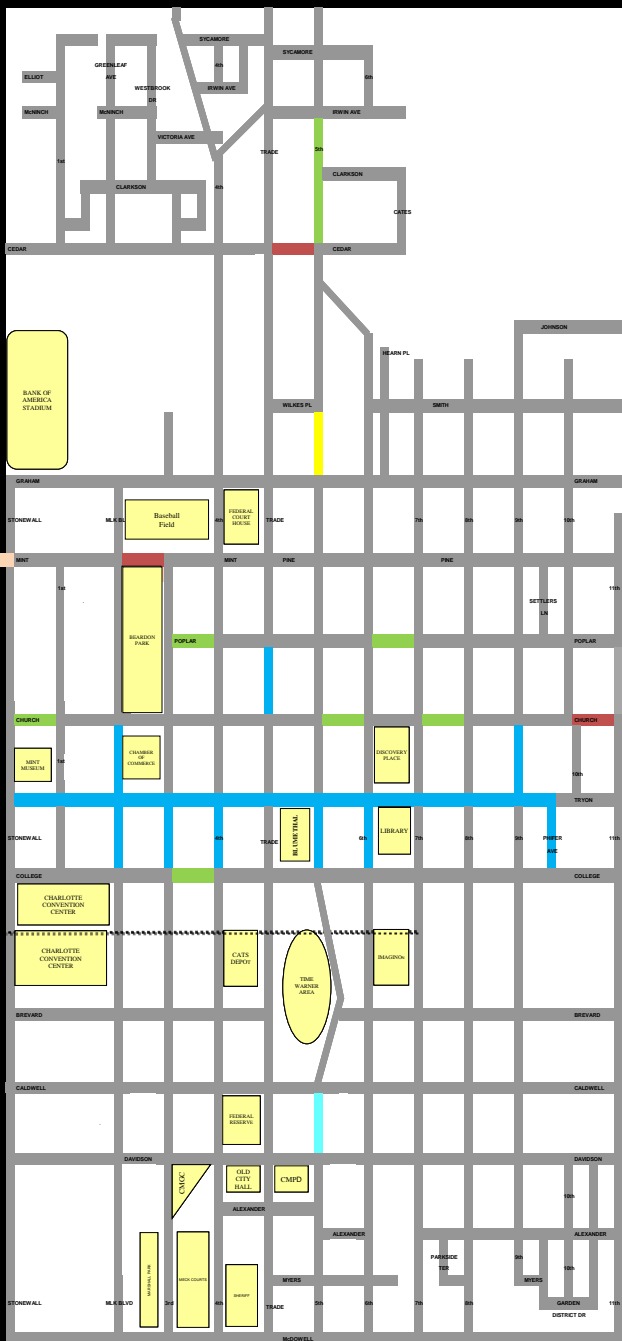

**ON STREET PARKING FOR 11/17/2017 TO 11/23/2017**

**CONSTRUCTION**

**C-DOT**  
 RESTRICTIONS START 04/21/2015  
 RESTRICTION ENDS; TBA  
 500 S. CHURCH  
 NO PARKING ANYTIME

**C-DOT**  
 RESTRICTIONS START 09/29/2017  
 RESTRICTION ENDS 01/02/2018  
 200 S. POPLAR  
 NO PARKING ANYTIME

**C-DOT**  
 RESTRICTIONS START 11/16/2017  
 RESTRICTION ENDS; TBA  
 300 N. POPLAR  
 NO PARKING ANYTIME

**C-DOT**  
 RESTRICTIONS START 11/01/2017  
 RESTRICTION ENDS 11/22/2017  
 400 N. CHURCH  
 NO PARKING ANYTIME

**C-DOT**  
 RESTRICTIONS START 11/16/2017  
 RESTRICTION ENDS 11/20/2017  
 200 S. COLLEGE  
 NO PARKING ANYTIME

**C-DOT**  
 RESTRICTIONS START 11/21/2017  
 RESTRICTION ENDS 11/22/2017  
 200 N. CHURCH  
 NO PARKING ANYTIME